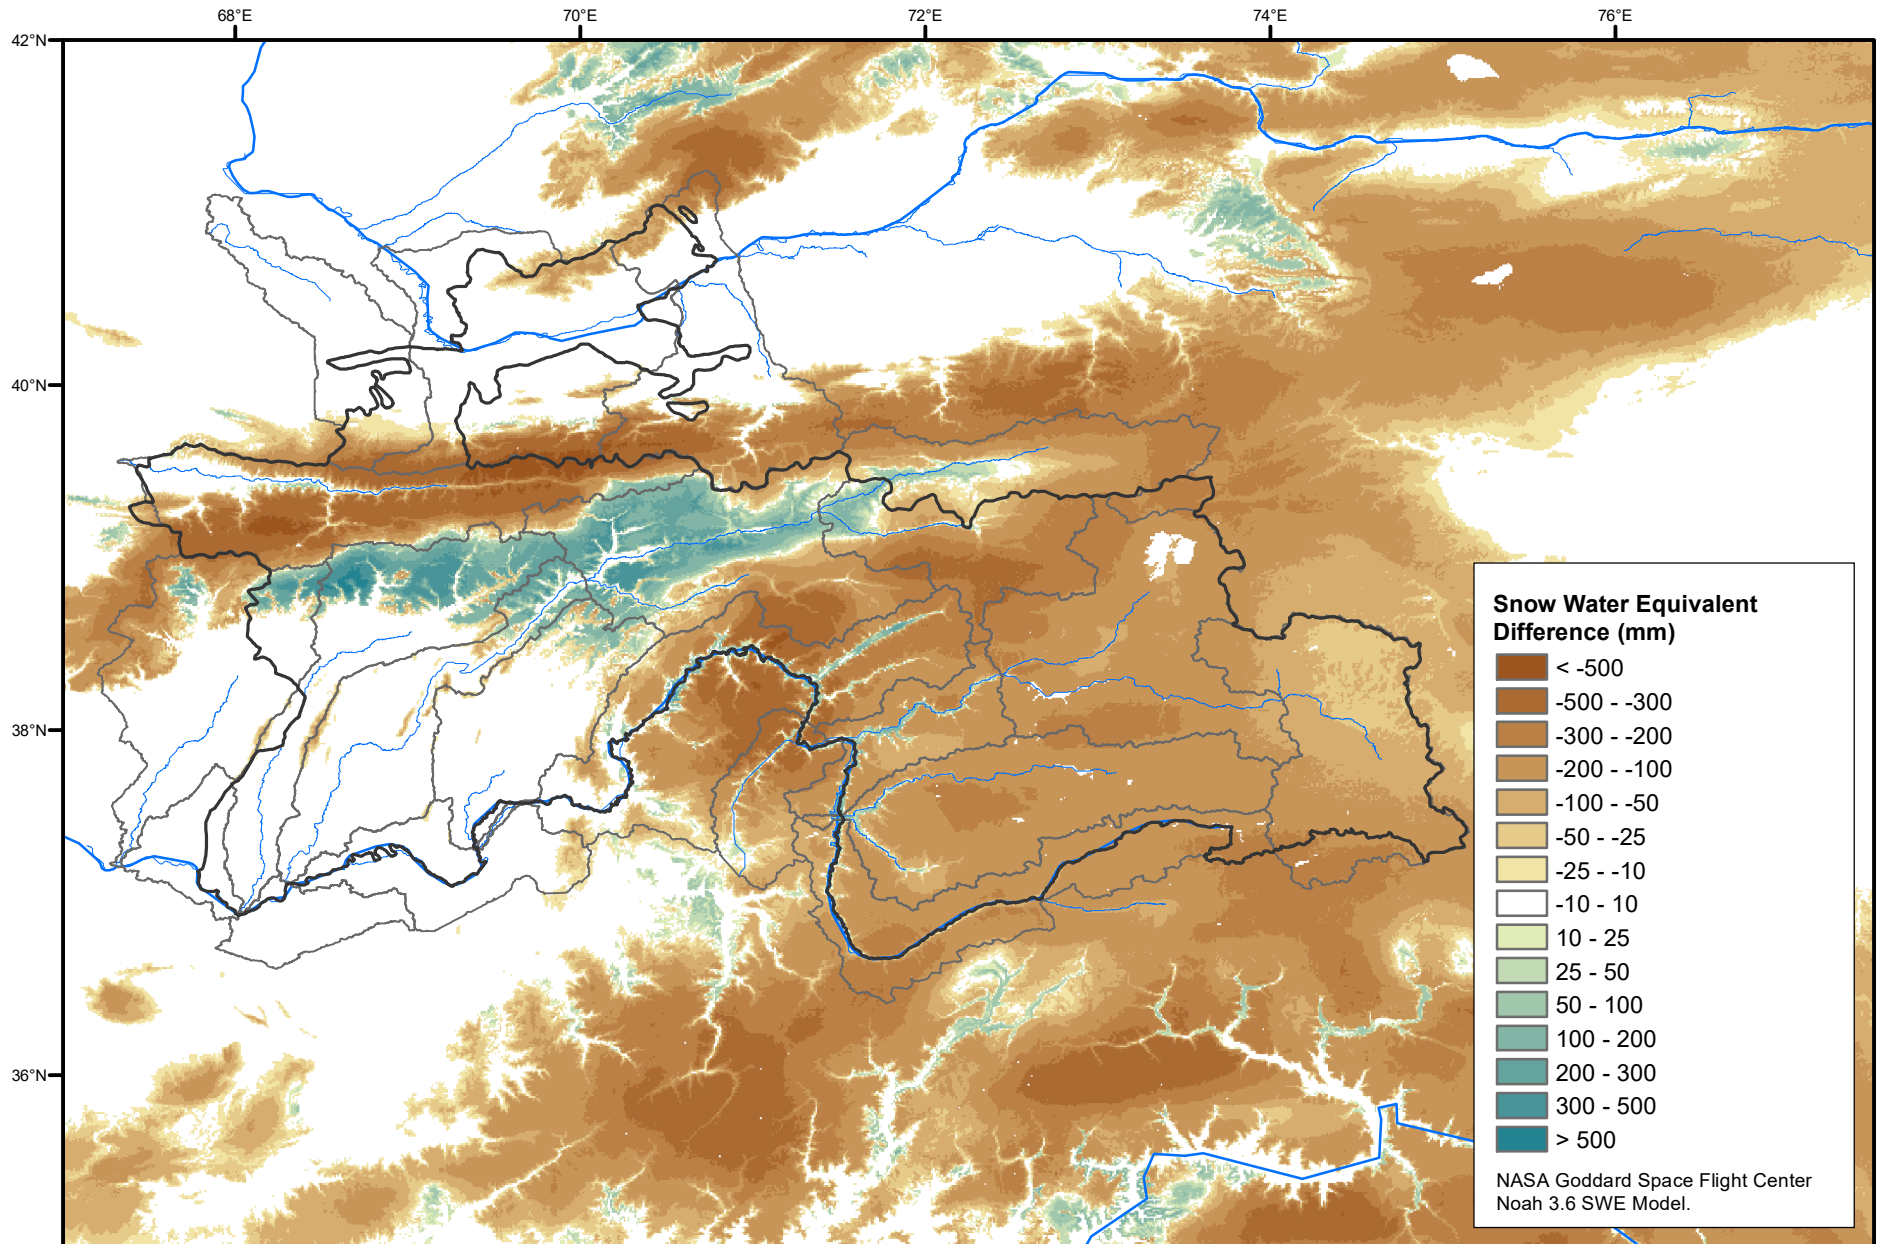

# Daily Snow Water Equivalent Difference Anomaly

March 09, 2022 minus Average (2002-2016)

Map created by USGS/EROS