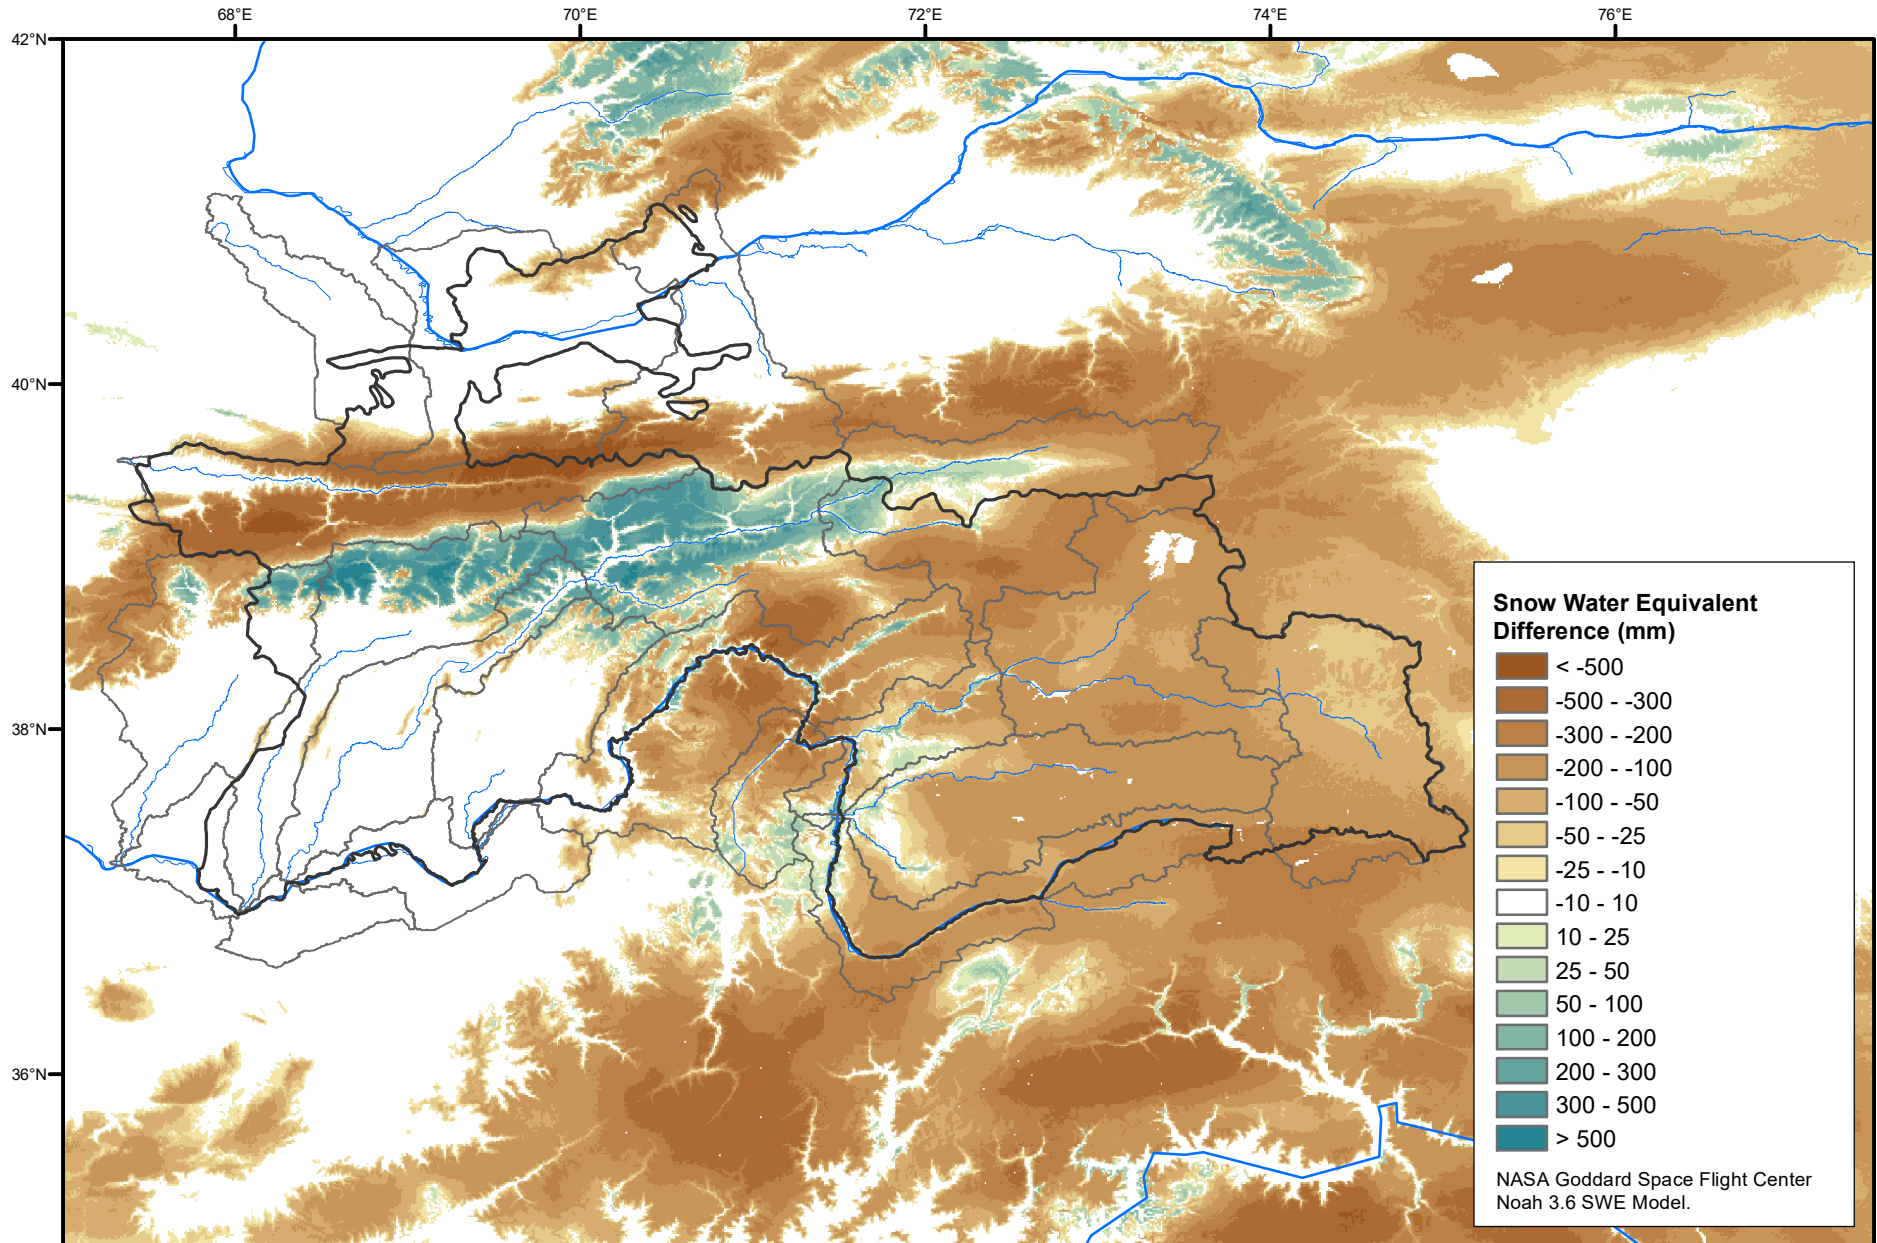

Daily Snow Water Equivalent Difference Anomaly

March 16, 2022 minus Average (2002-2016)

Map created by USGS/EROS