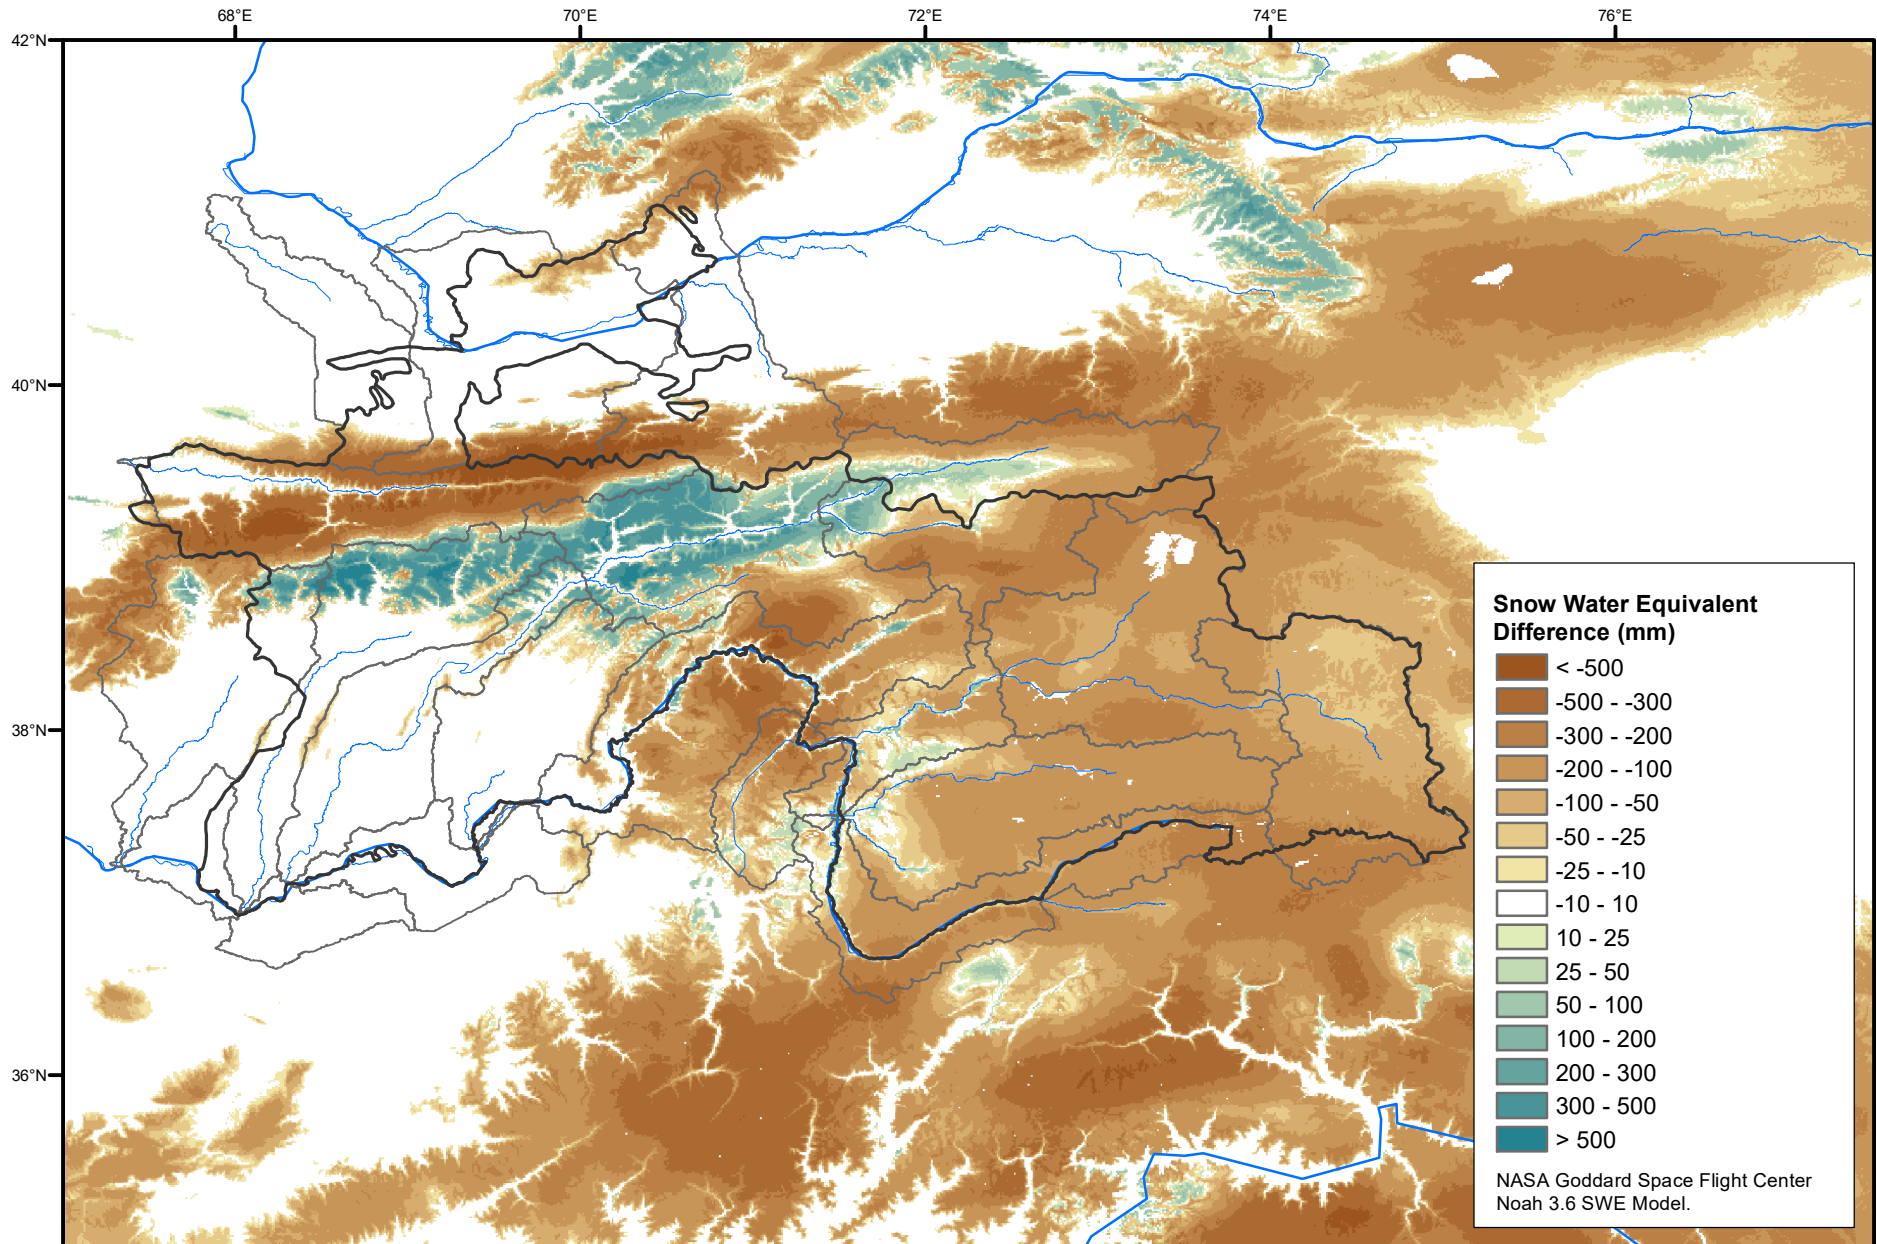

# Daily Snow Water Equivalent Difference Anomaly

March 21, 2022 minus Average (2002-2016)

Map created by USGS/EROS