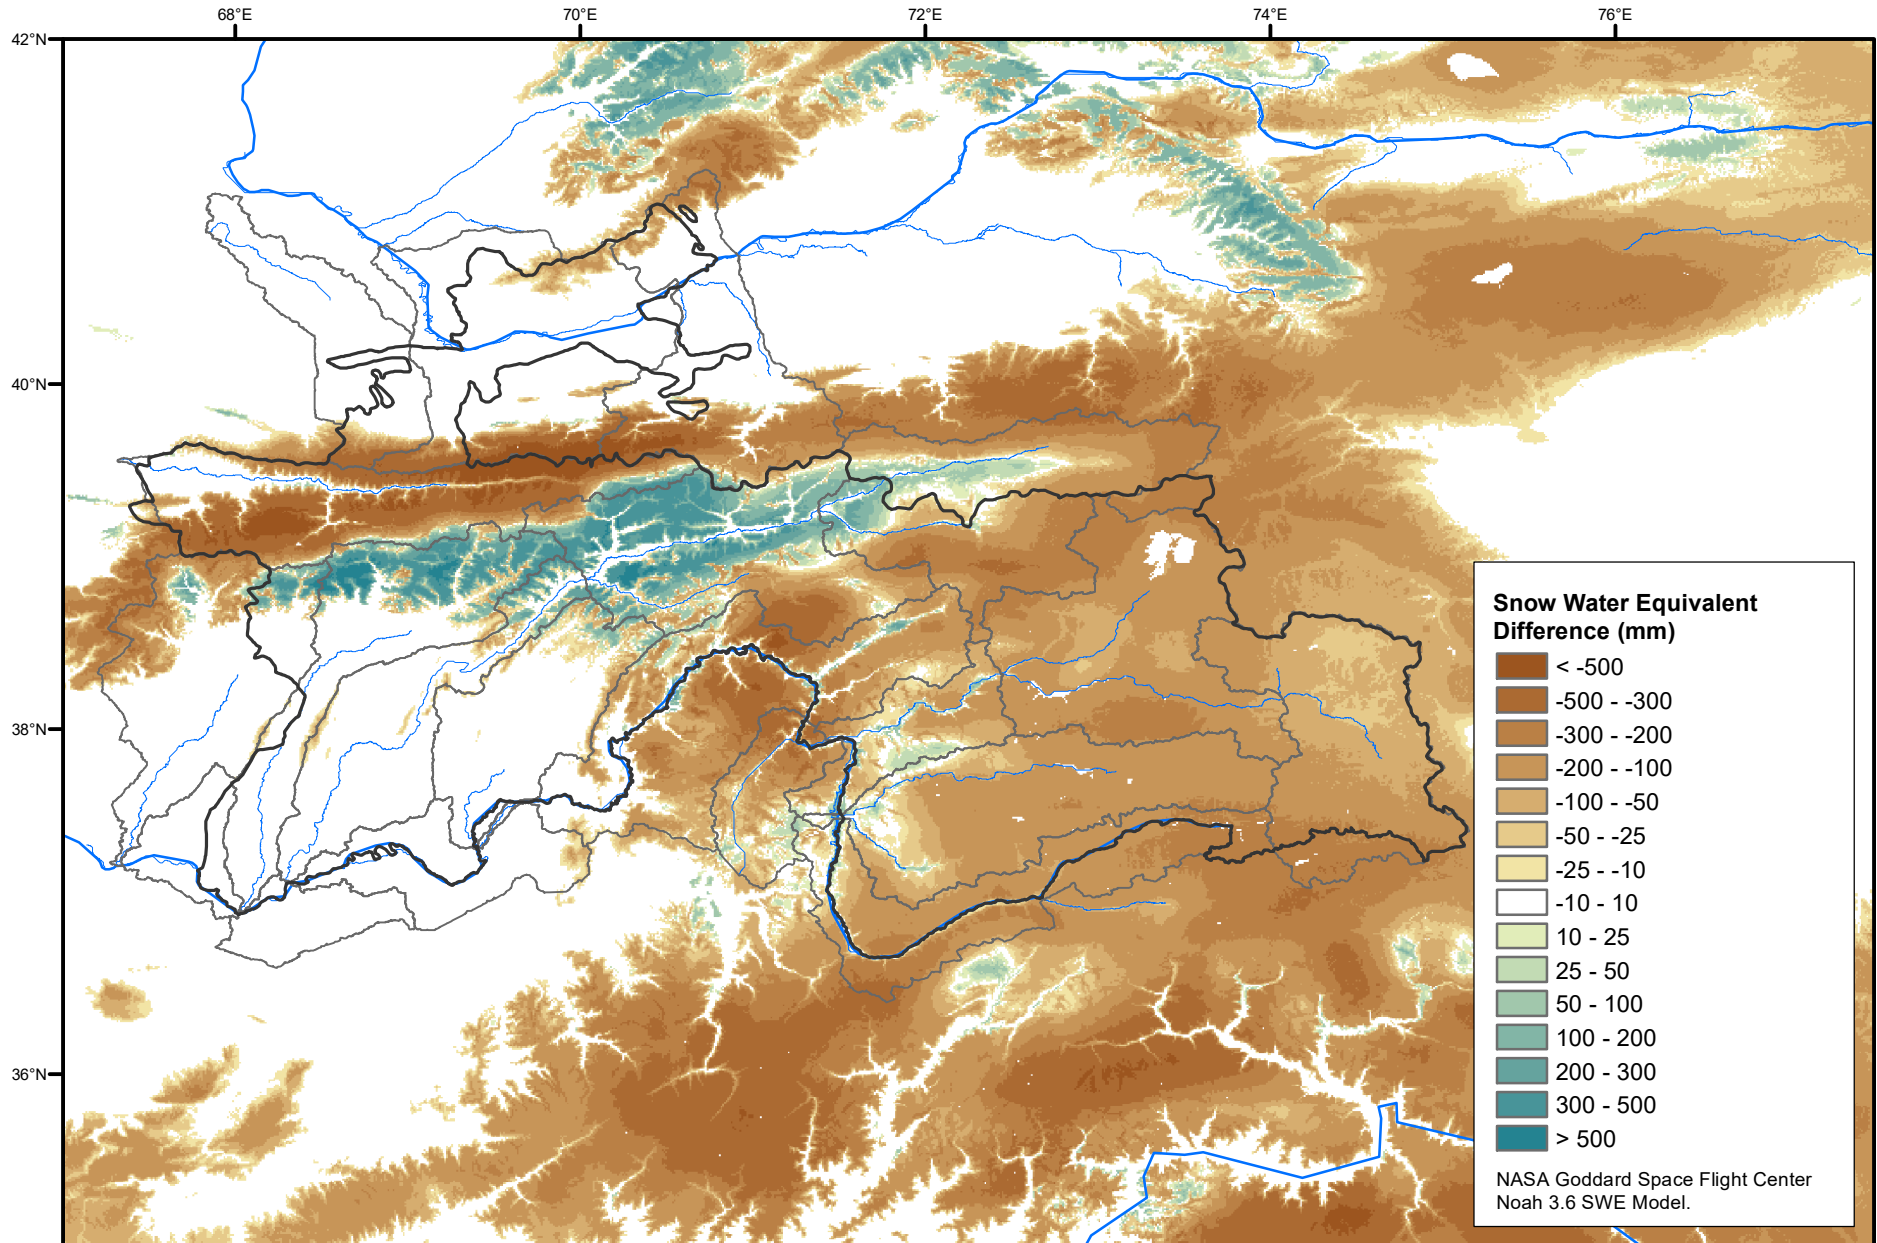

# Daily Snow Water Equivalent Difference Anomaly

March 22, 2022 minus Average (2002-2016)

Map created by USGS/EROS