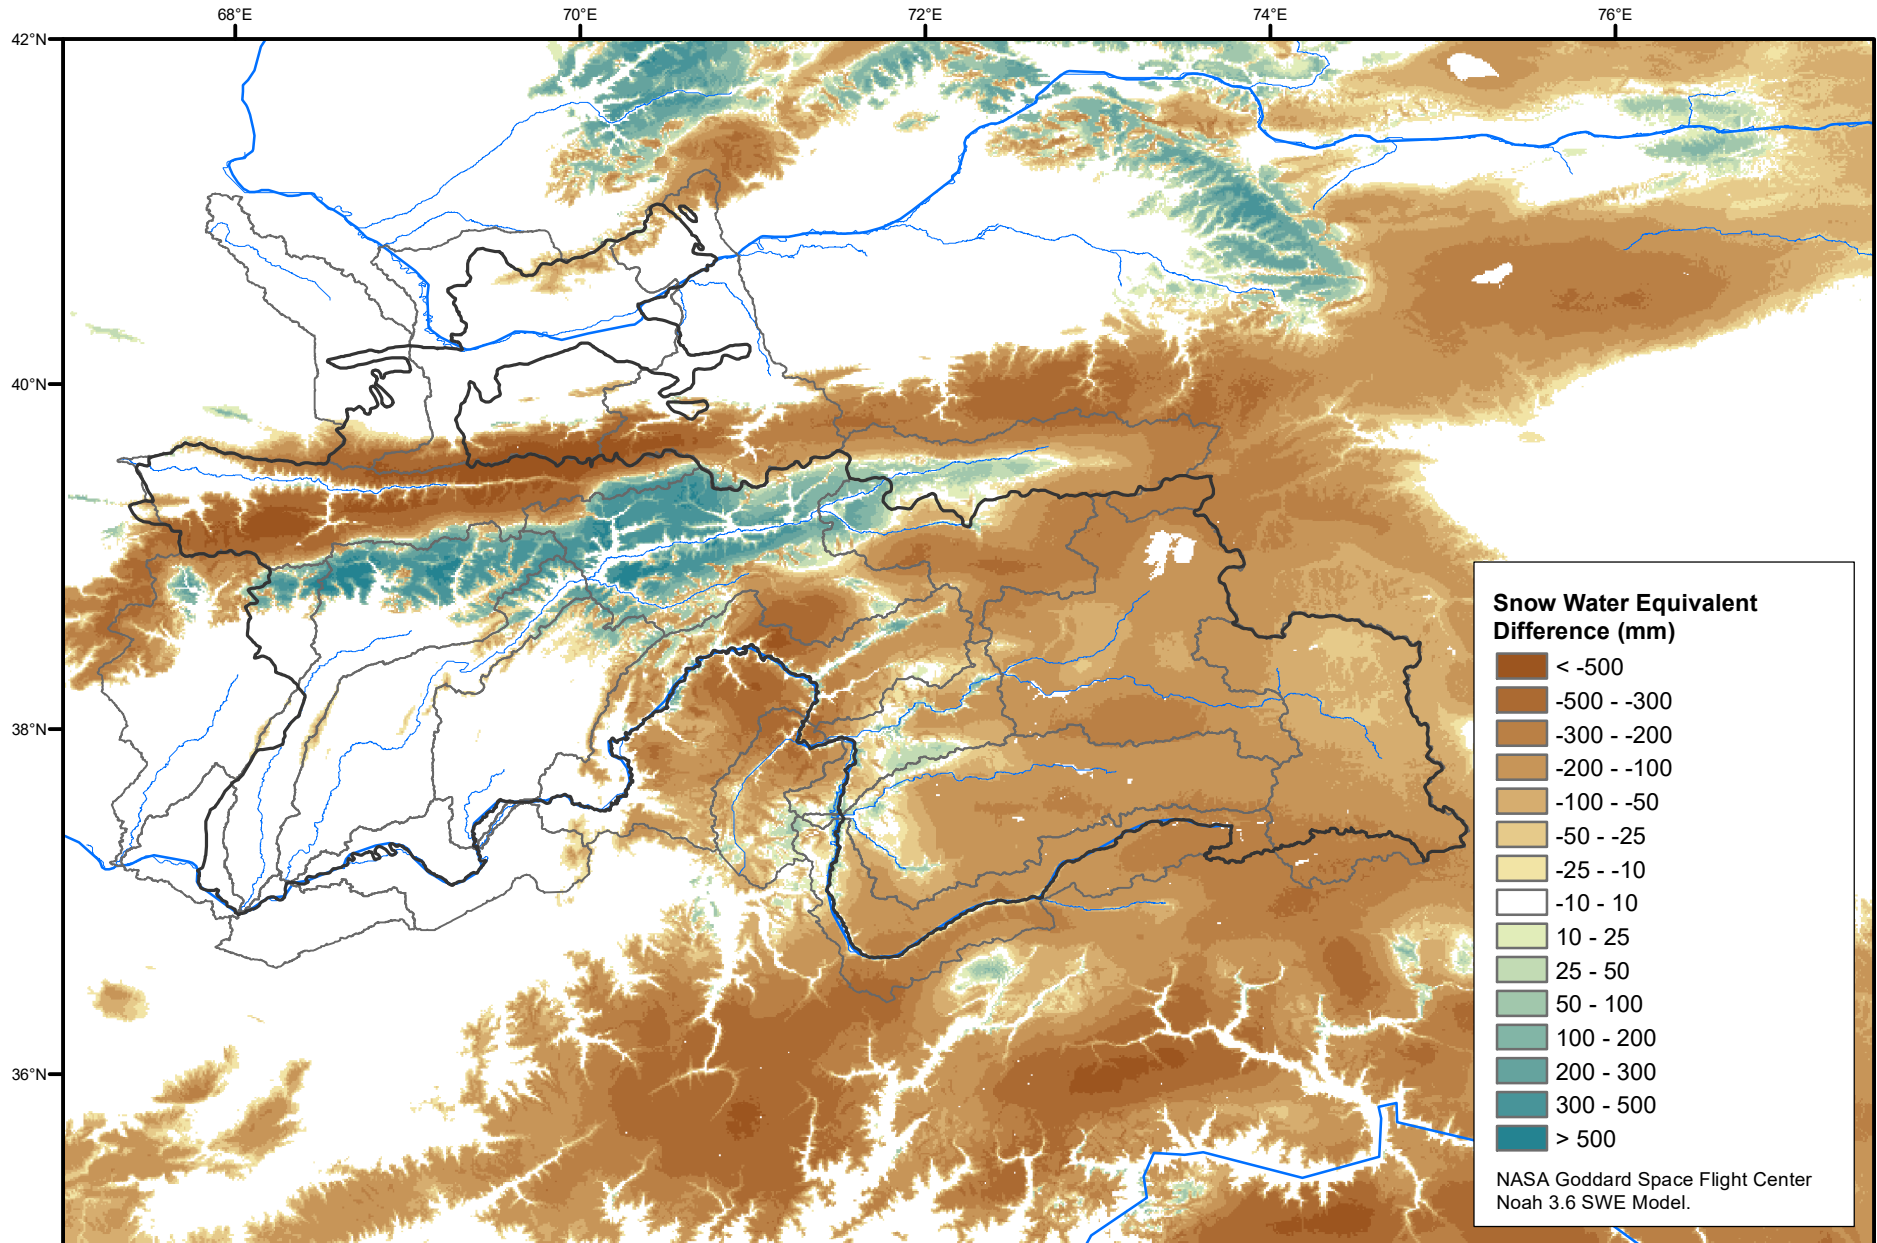

Daily Snow Water Equivalent Difference Anomaly

March 26, 2022 minus Average (2002-2016)

Map created by USGS/EROS