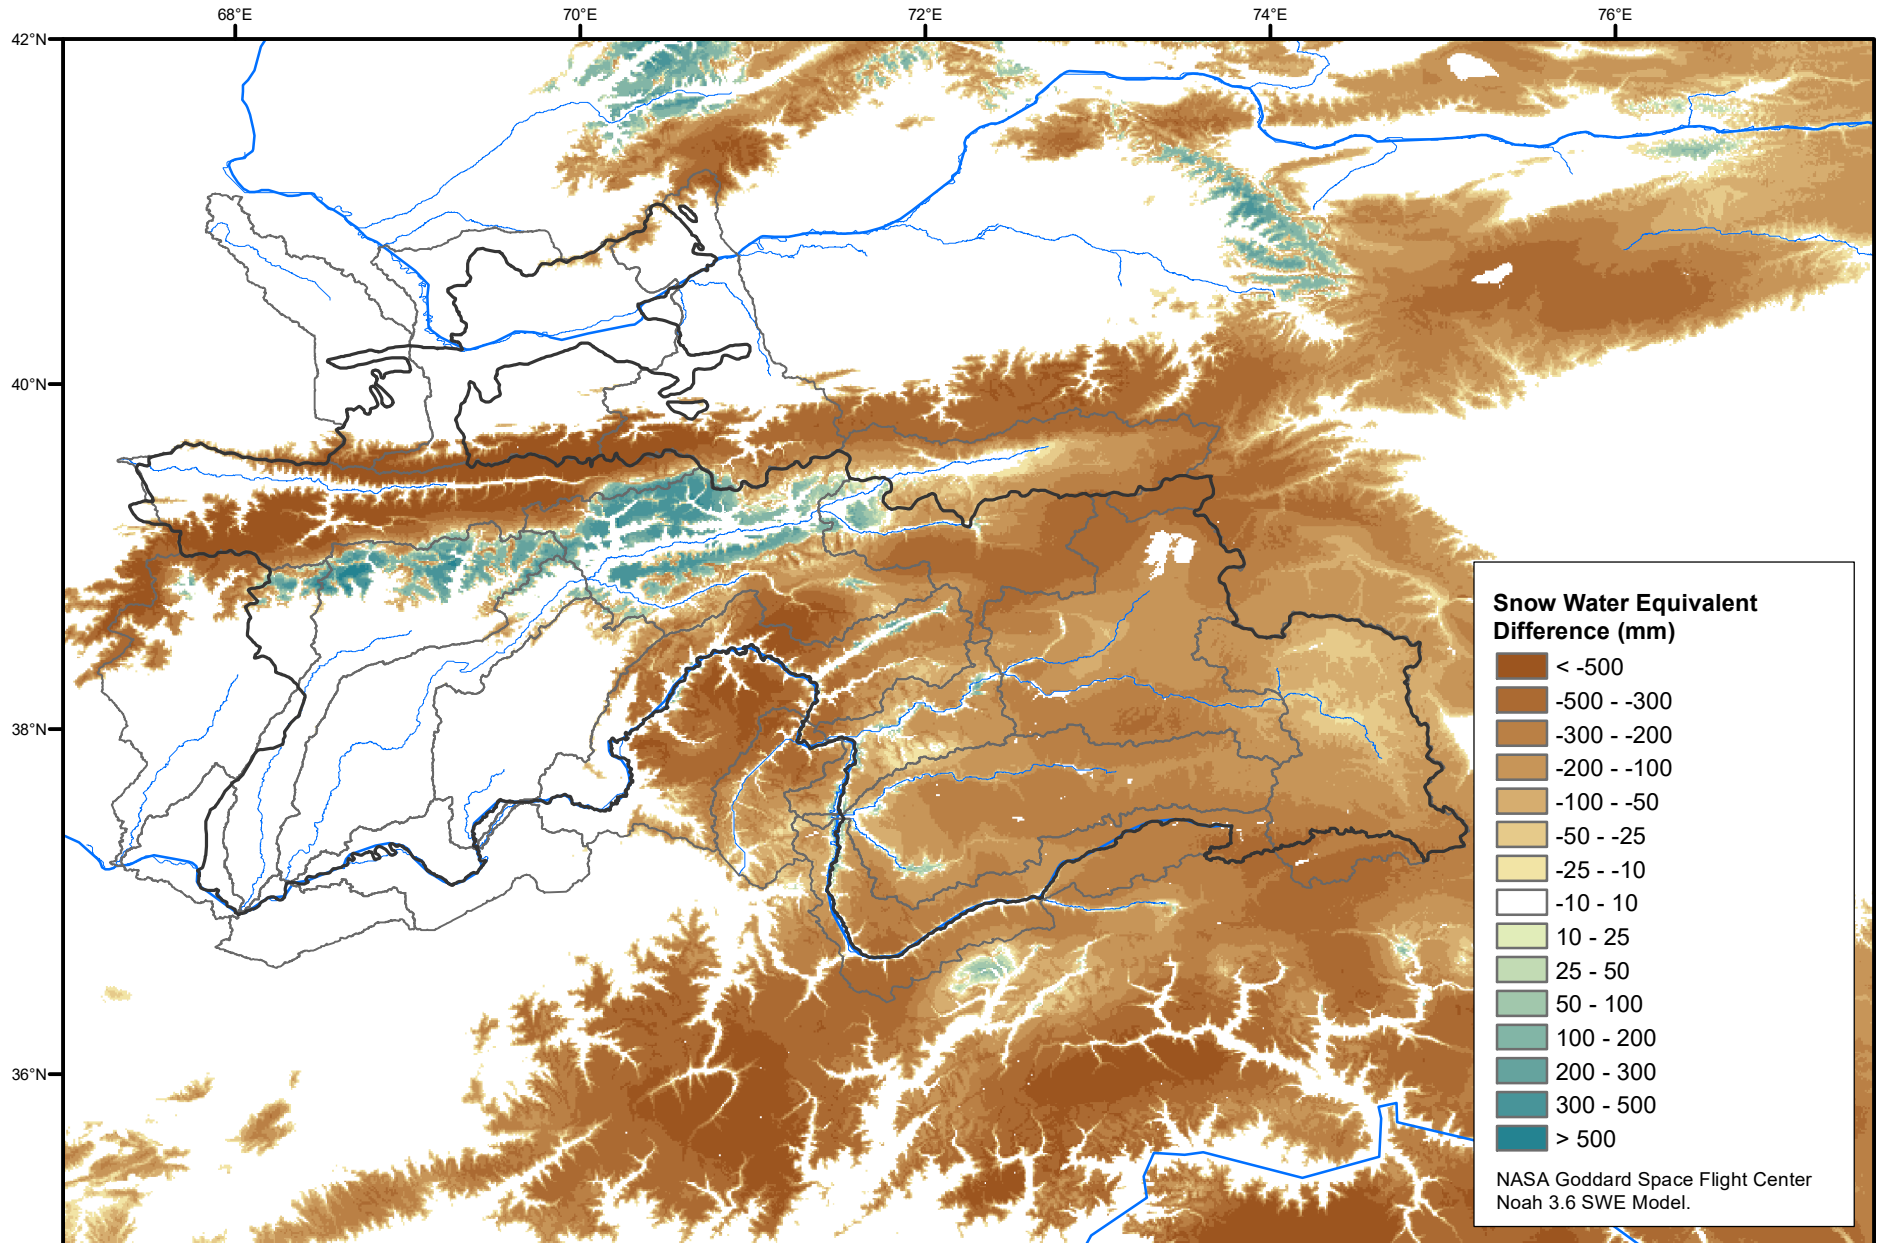

# Daily Snow Water Equivalent Difference Anomaly

April 23, 2022 minus Average (2002-2016)

Map created by USGS/EROS