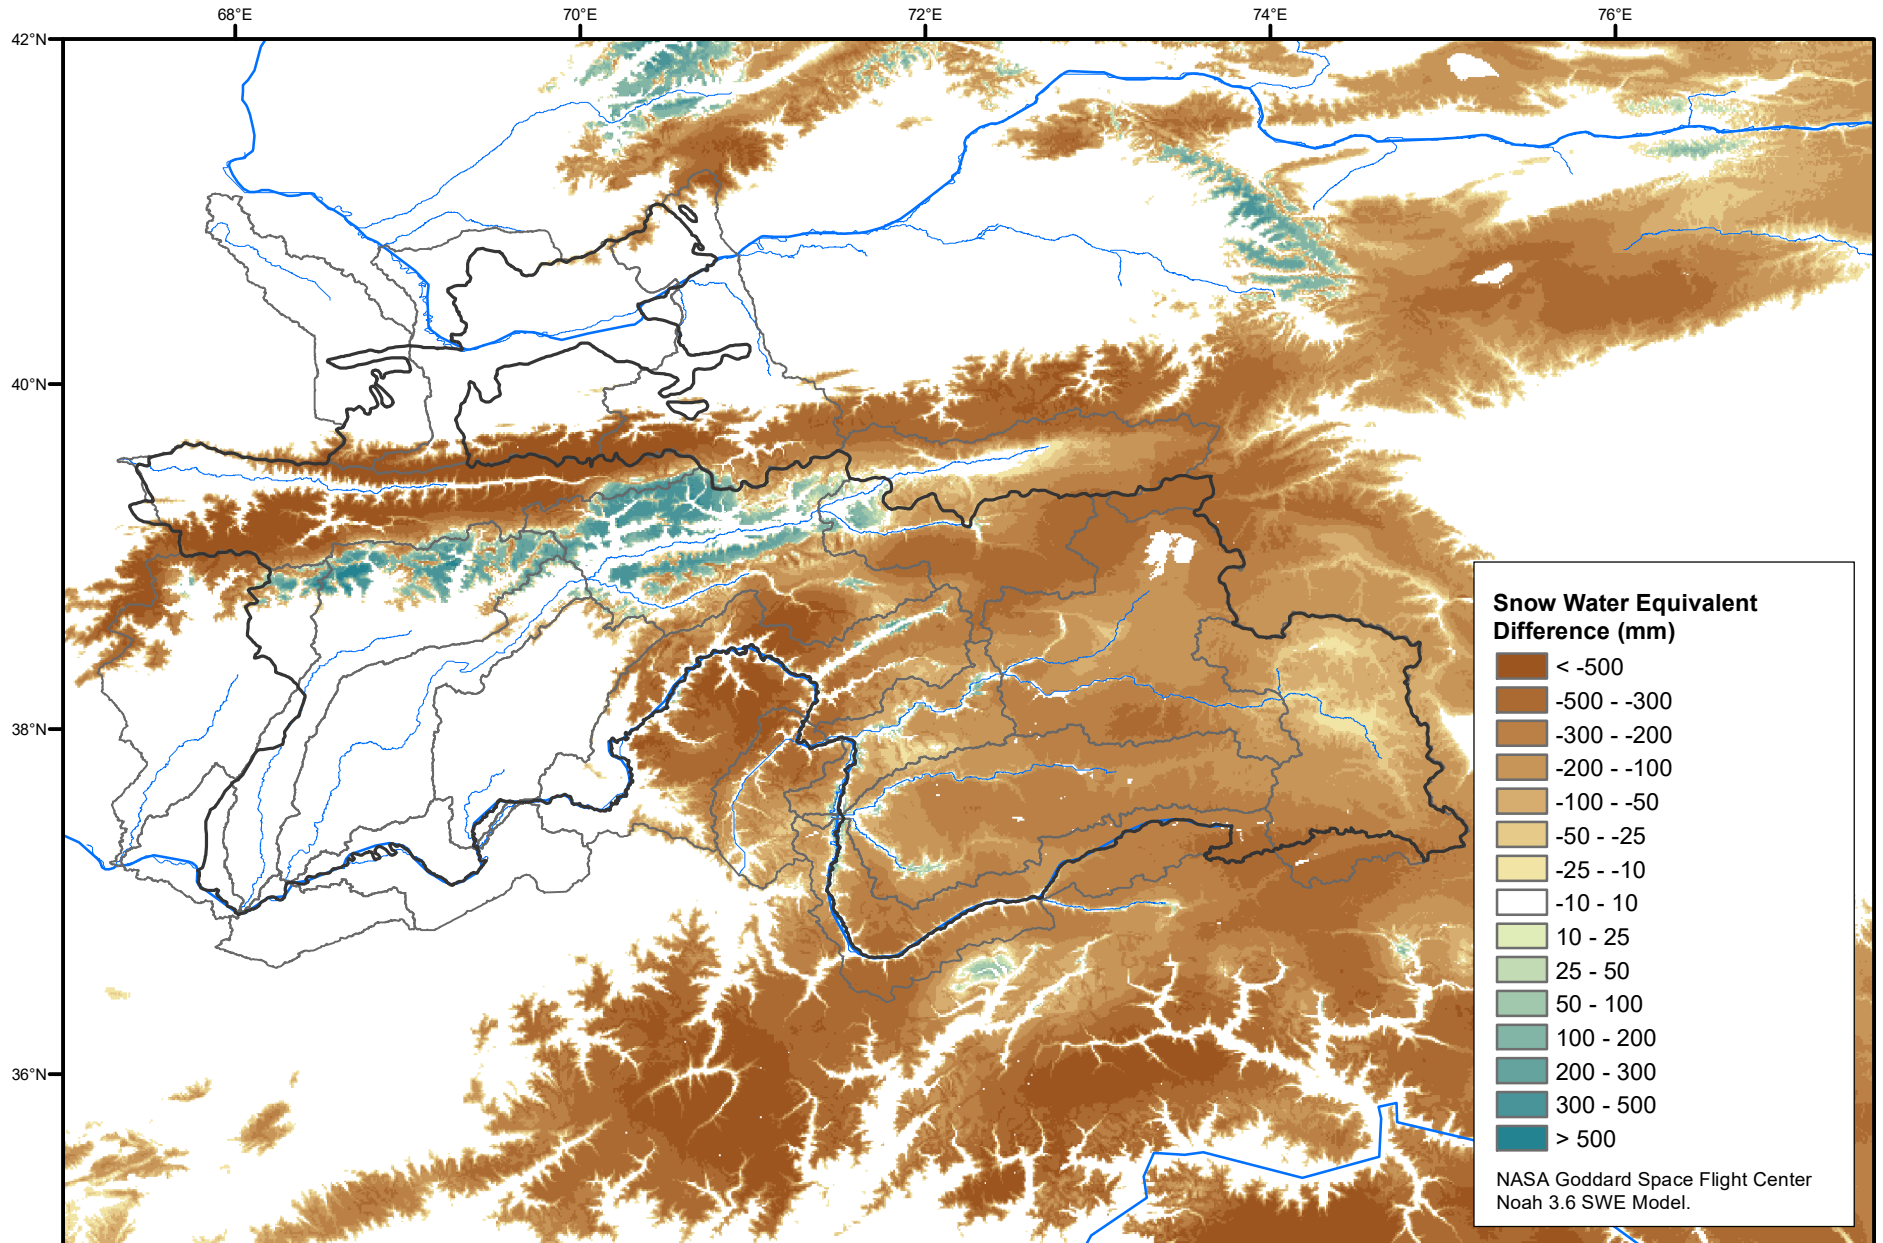

Daily Snow Water Equivalent Difference Anomaly

April 27, 2022 minus Average (2002-2016)

Map created by USGS/EROS