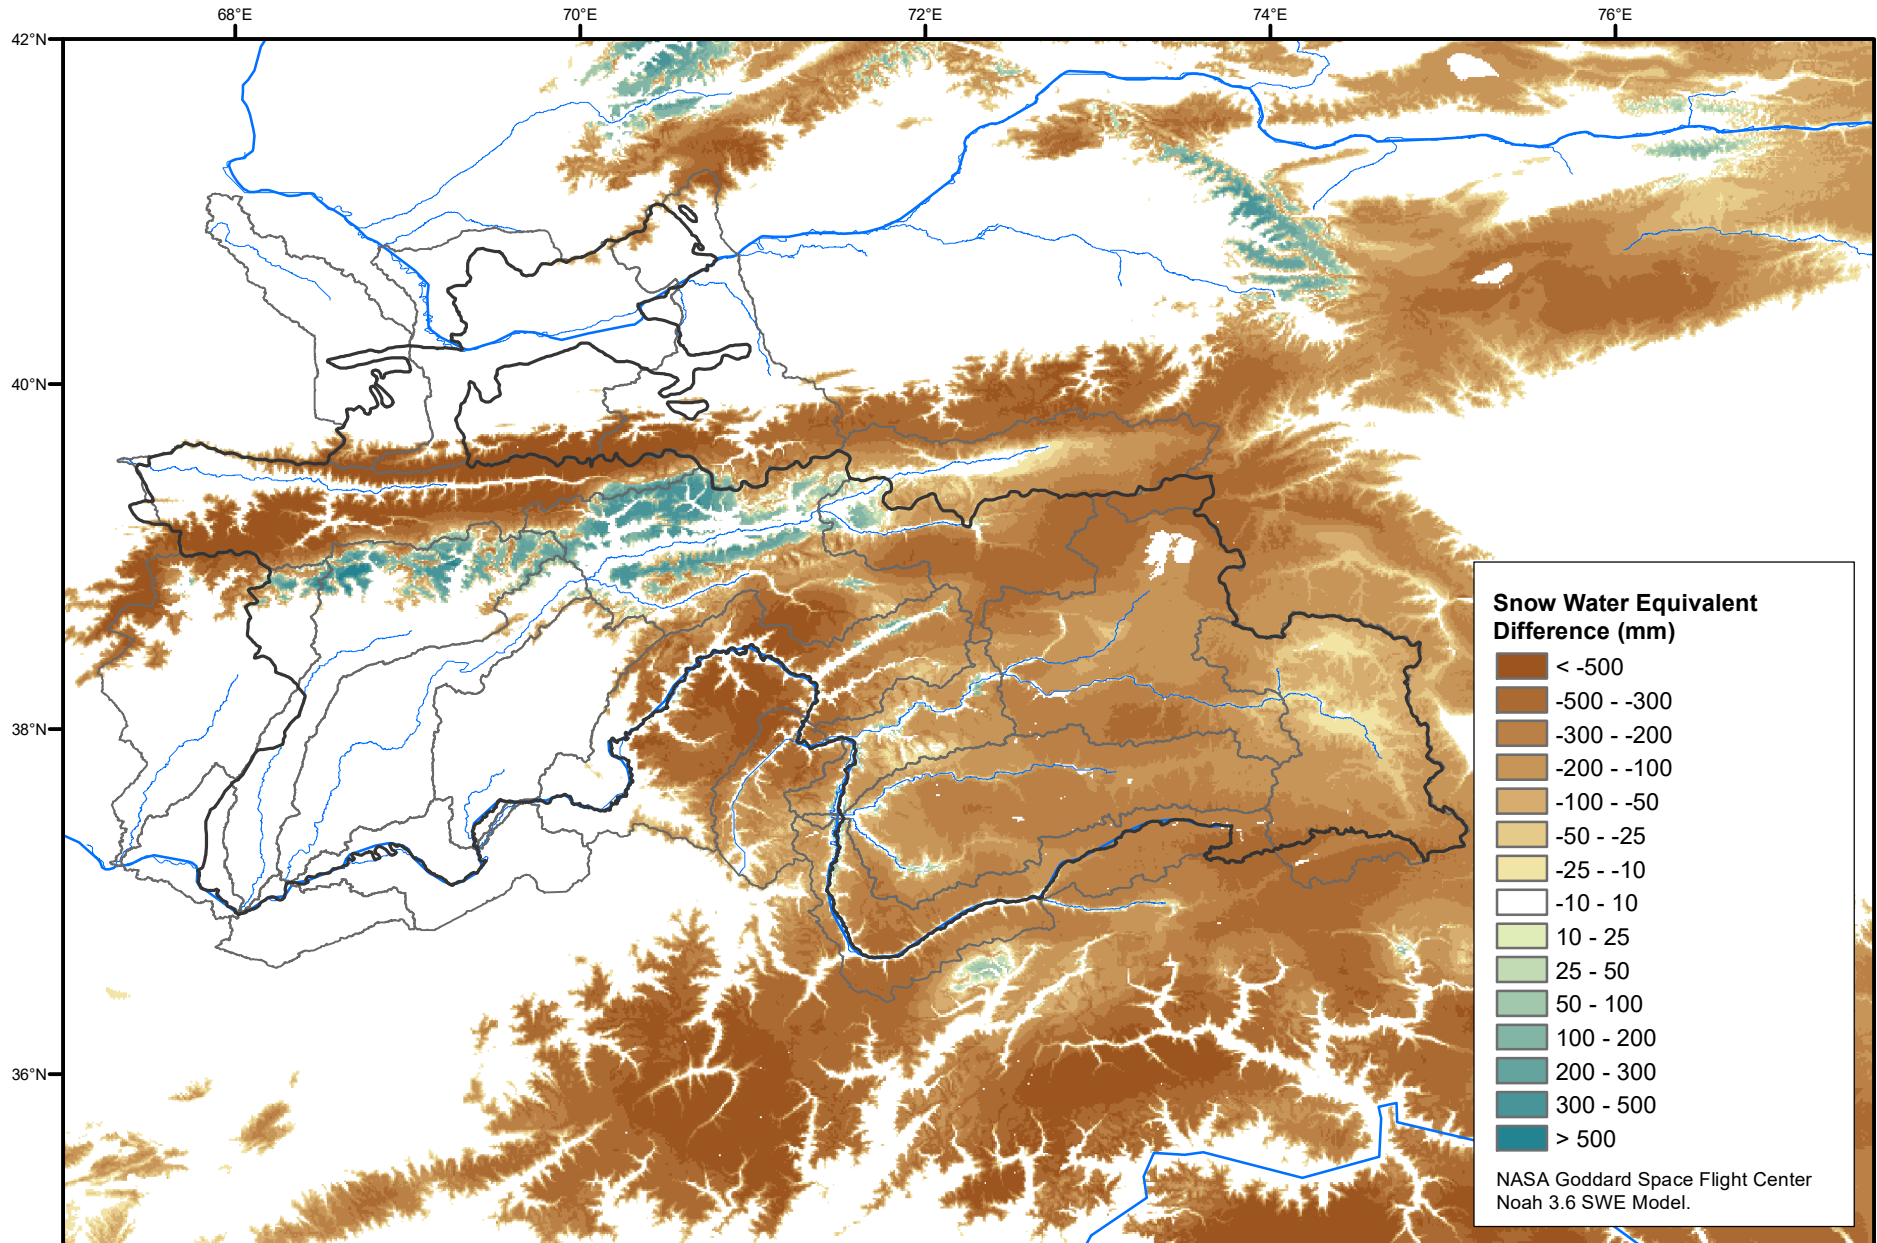

# Daily Snow Water Equivalent Difference Anomaly

April 30, 2022 minus Average (2002-2016)

Map created by USGS/EROS