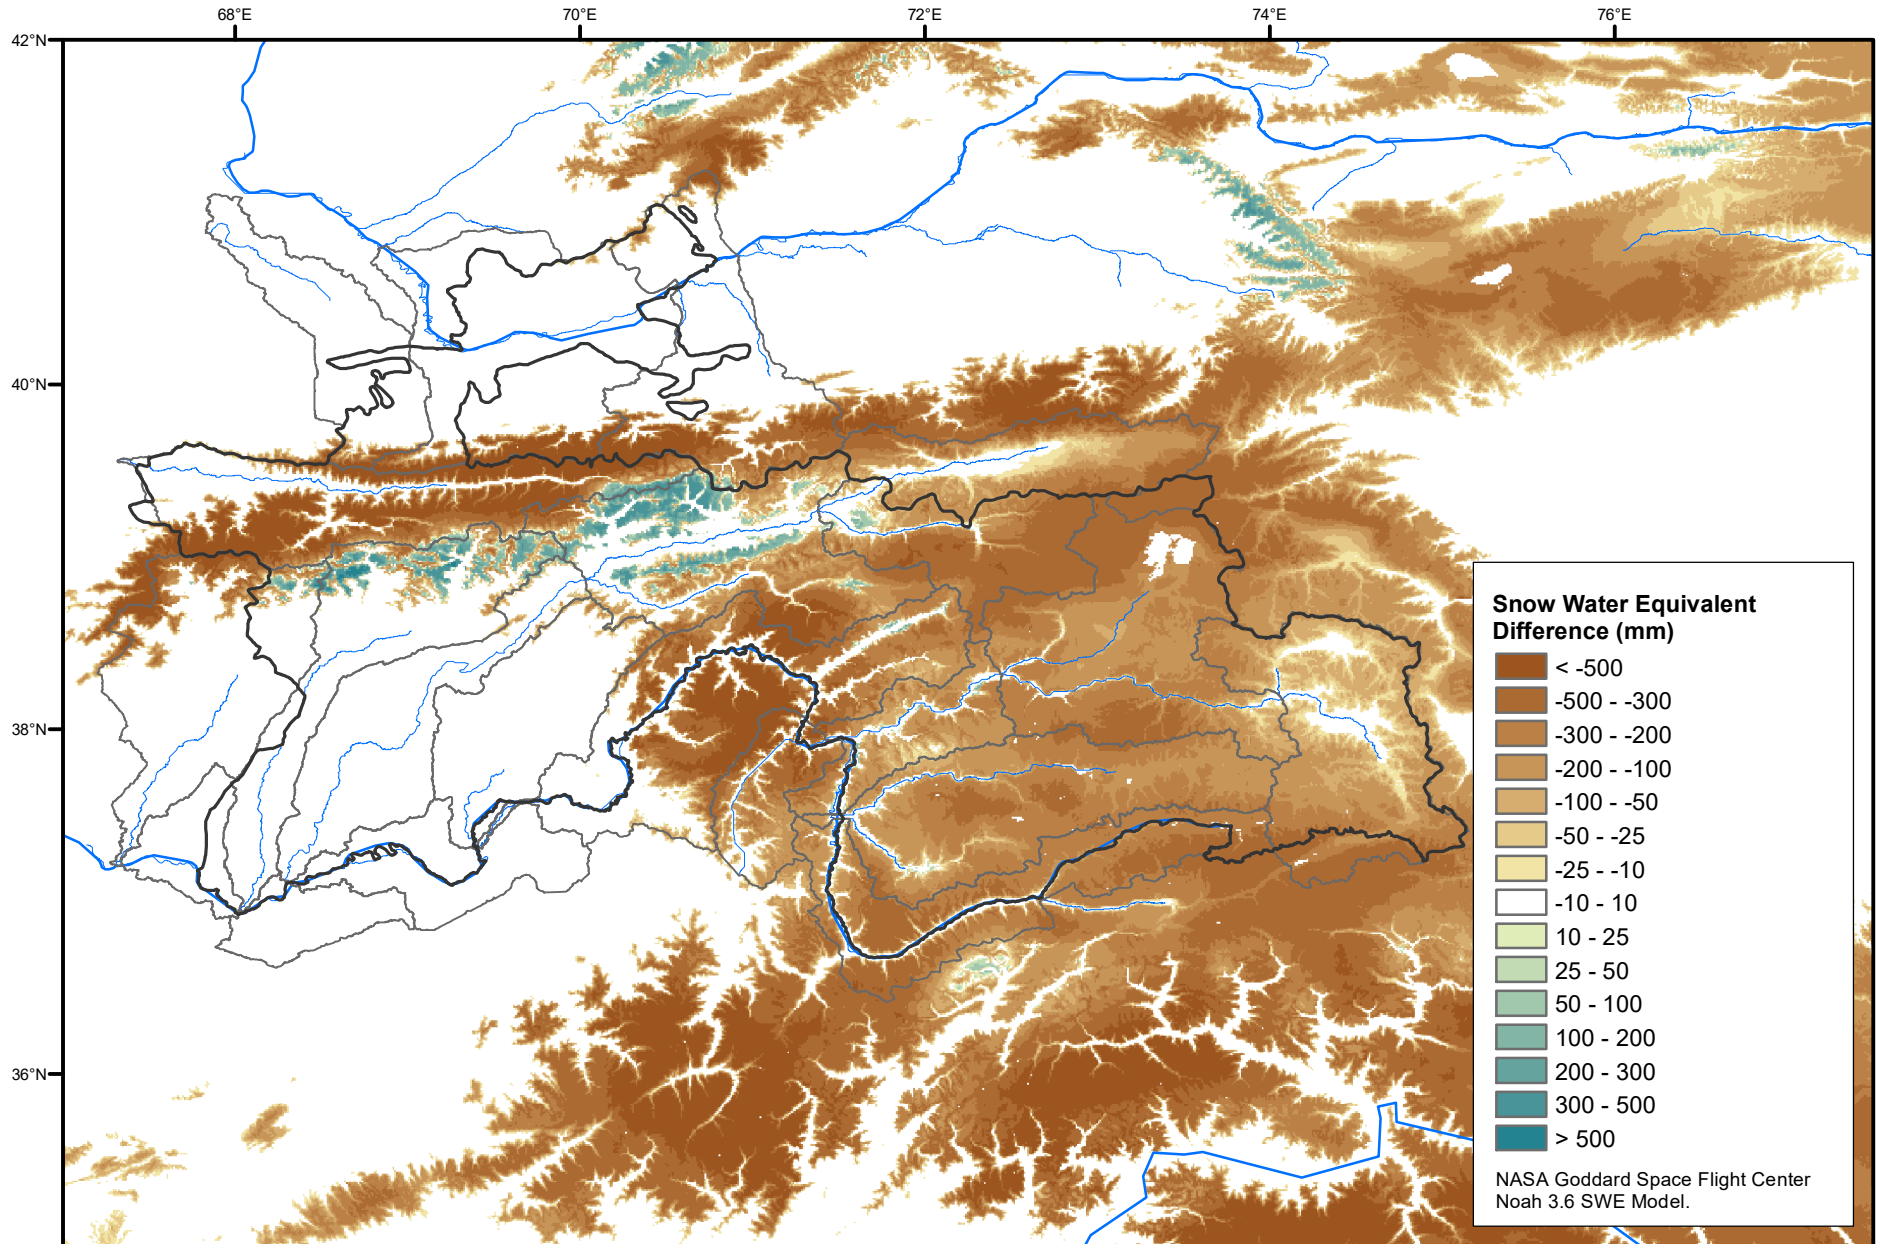

# Daily Snow Water Equivalent Difference Anomaly

May 09, 2022 minus Average (2002-2016)

Map created by USGS/EROS