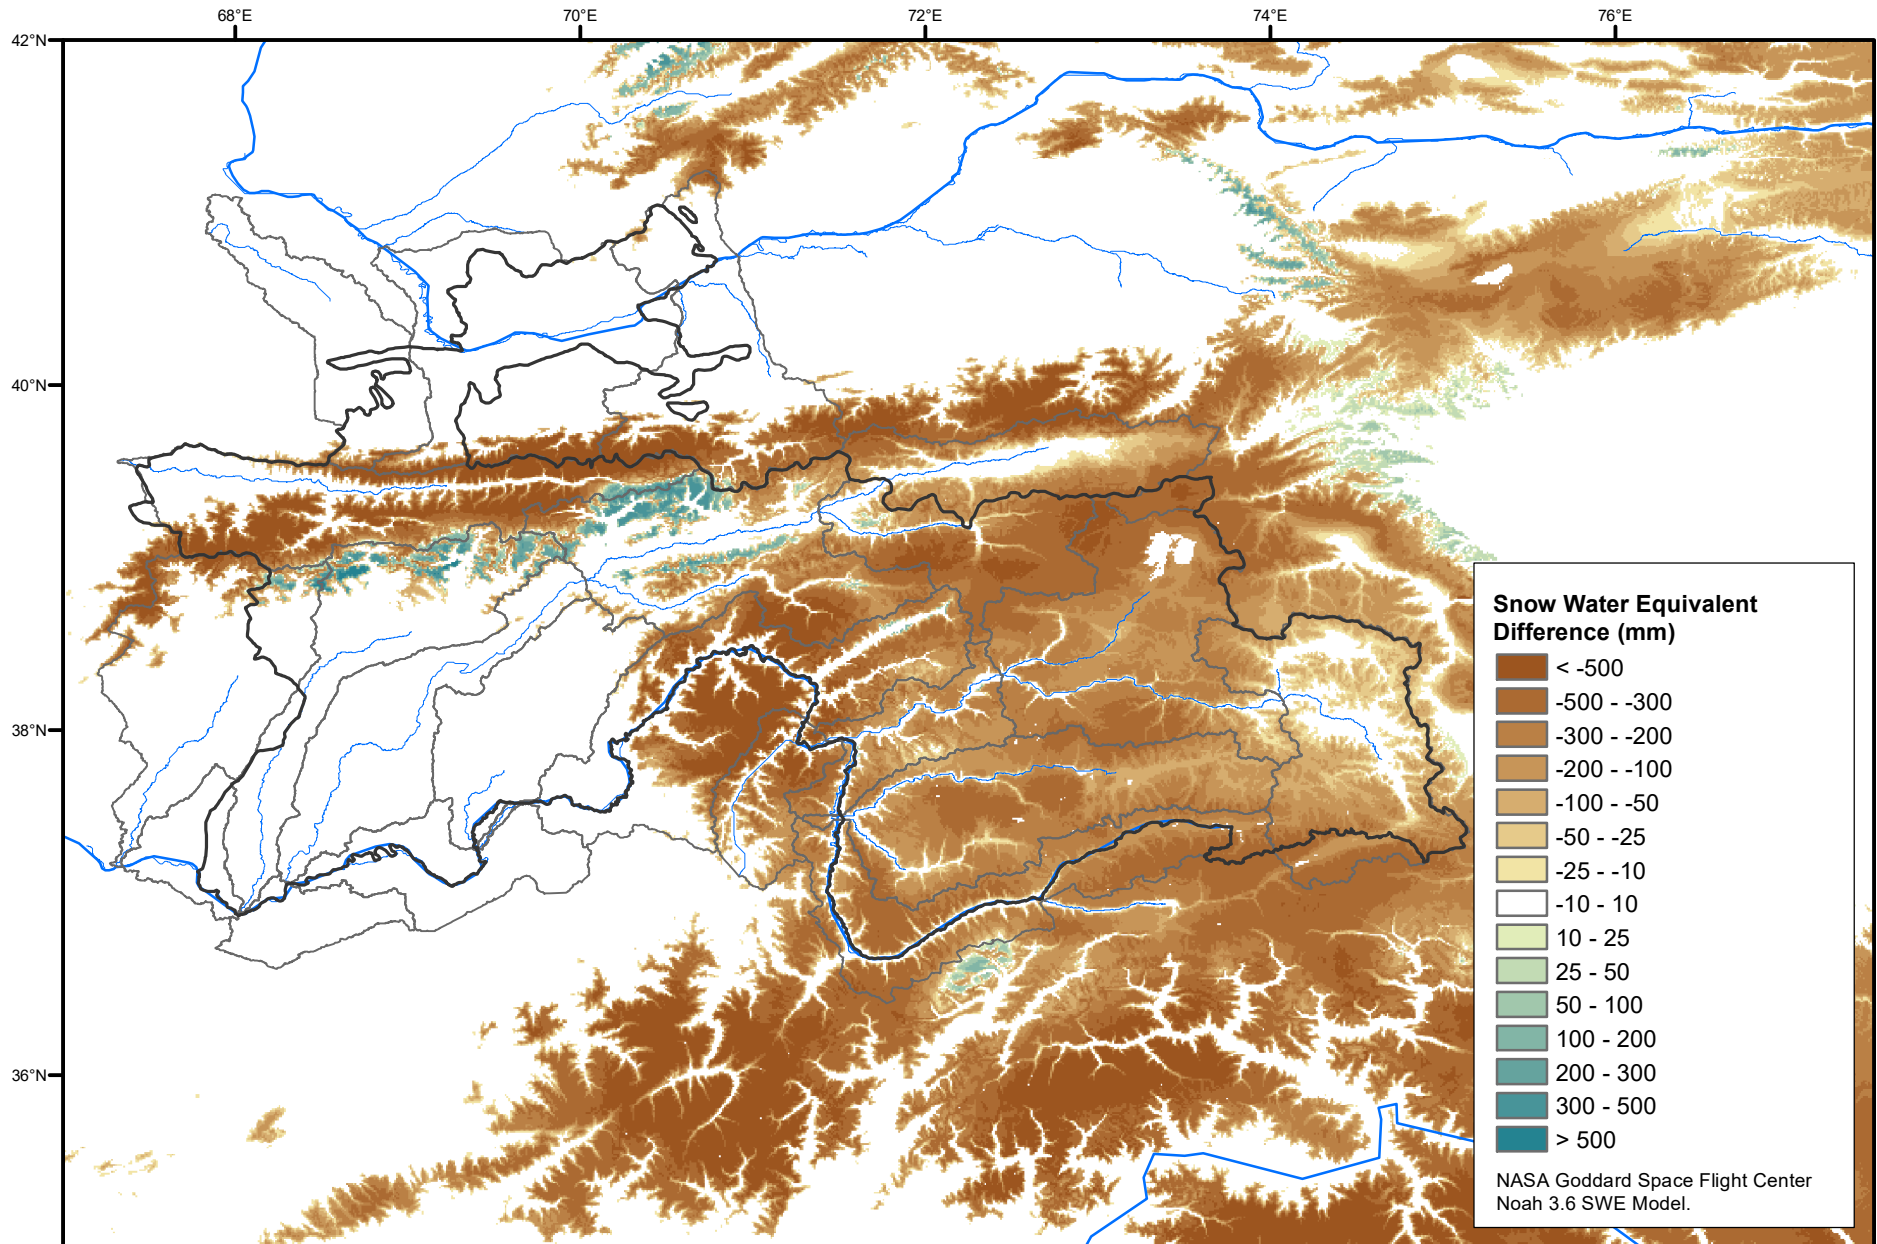

Daily Snow Water Equivalent Difference Anomaly

May 24, 2022 minus Average (2002-2016)

Map created by USGS/EROS