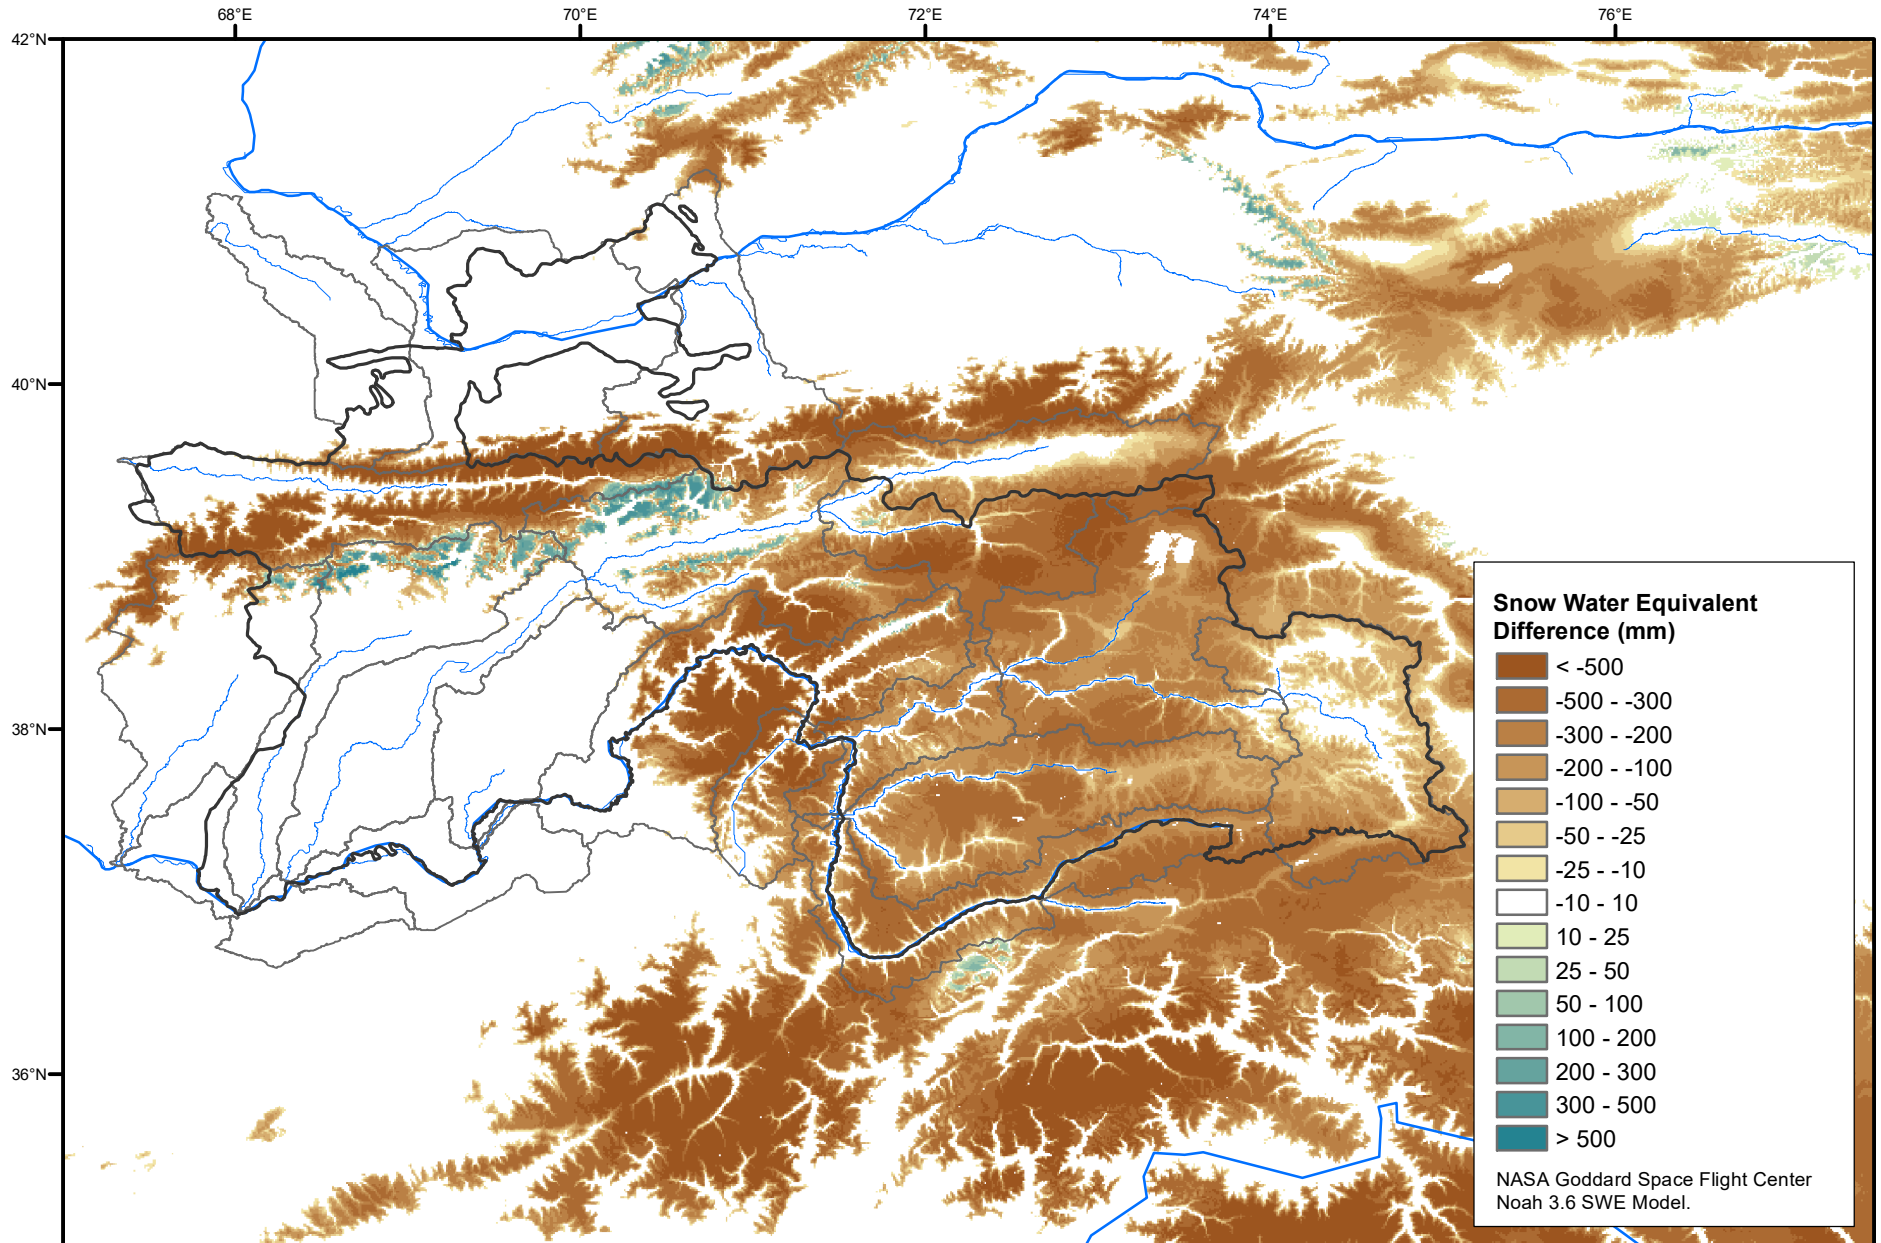

Daily Snow Water Equivalent Difference Anomaly

May 30, 2022 minus Average (2002-2016)

Map created by USGS/EROS