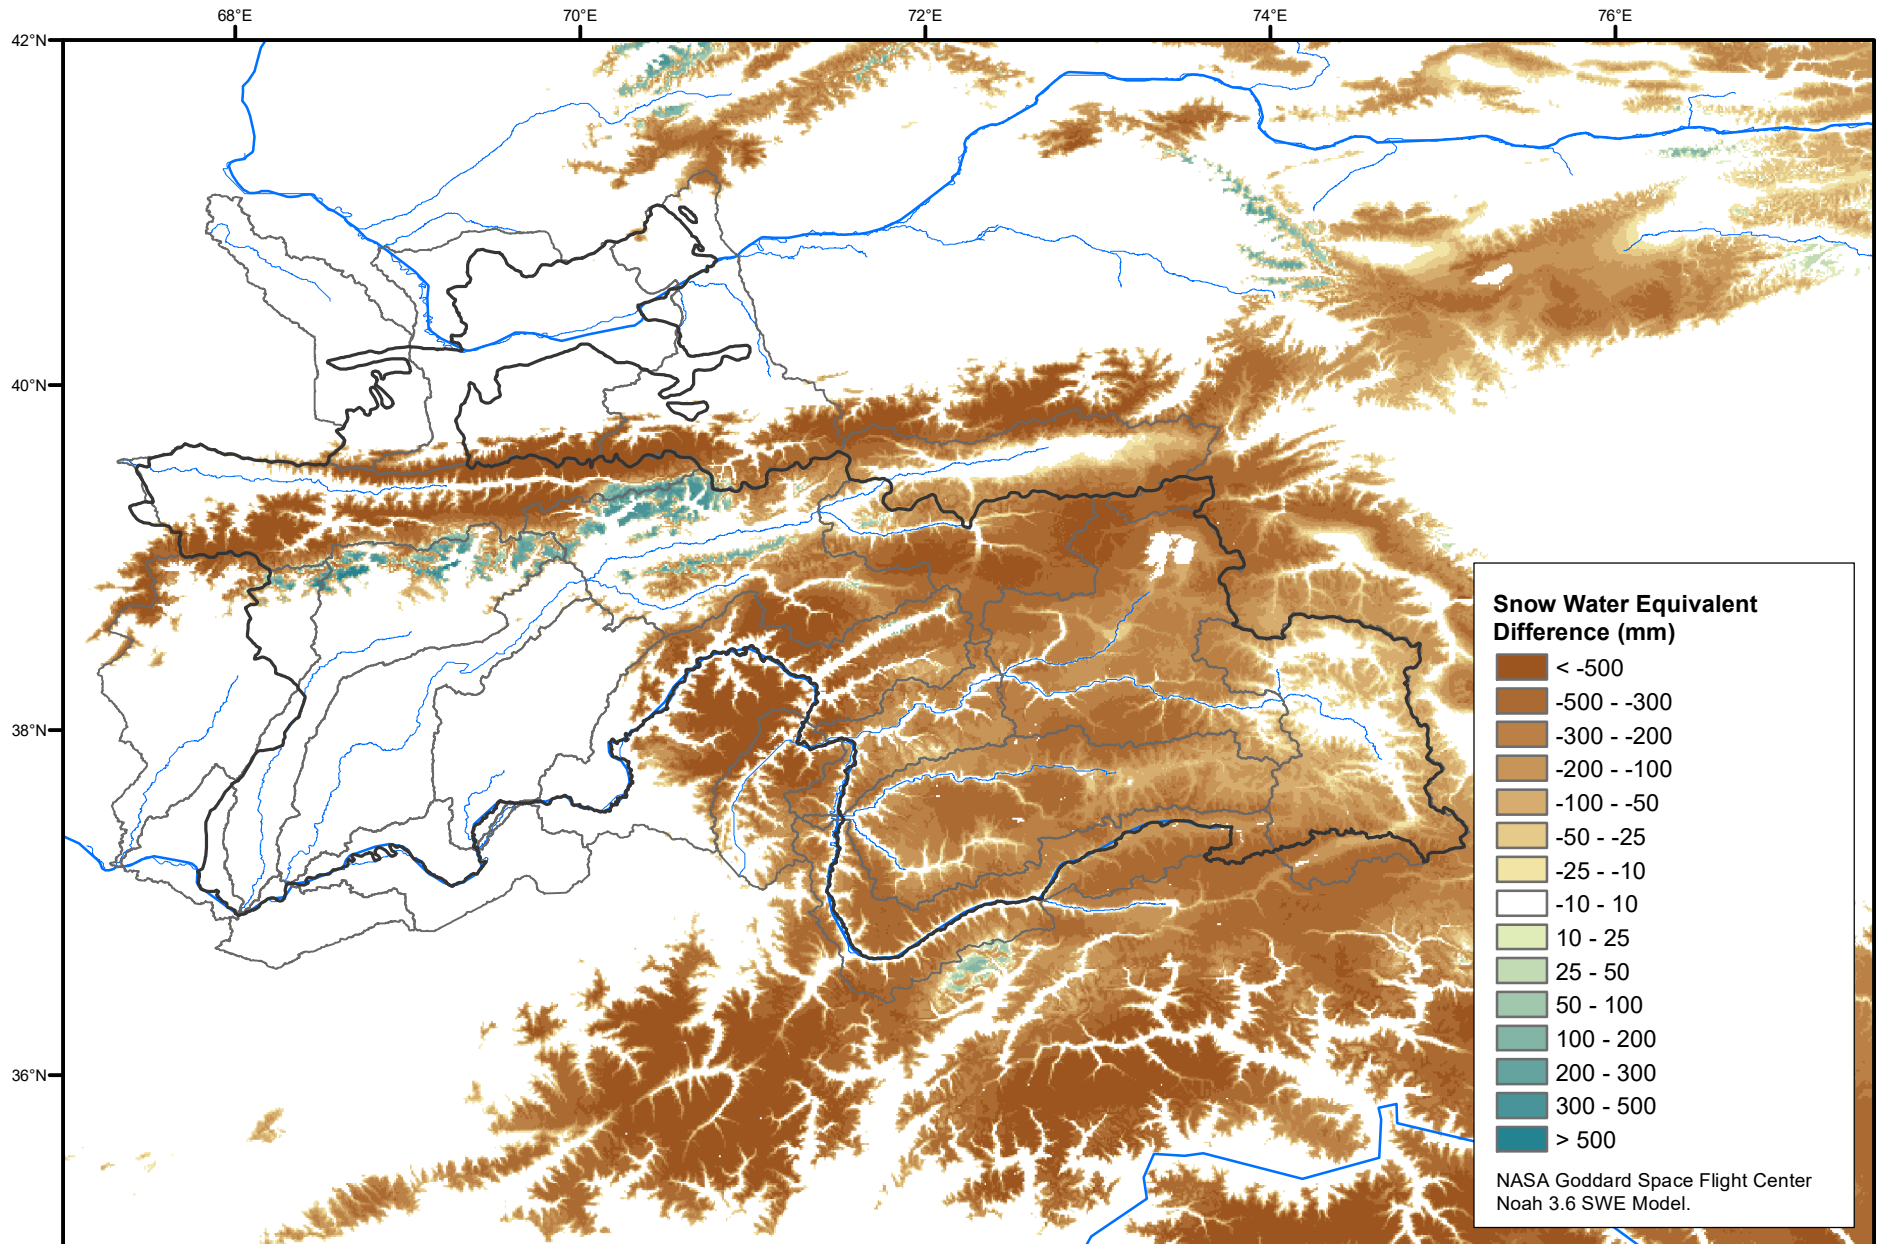

Daily Snow Water Equivalent Difference Anomaly

May 31, 2022 minus Average (2002-2016)

Map created by USGS/EROS