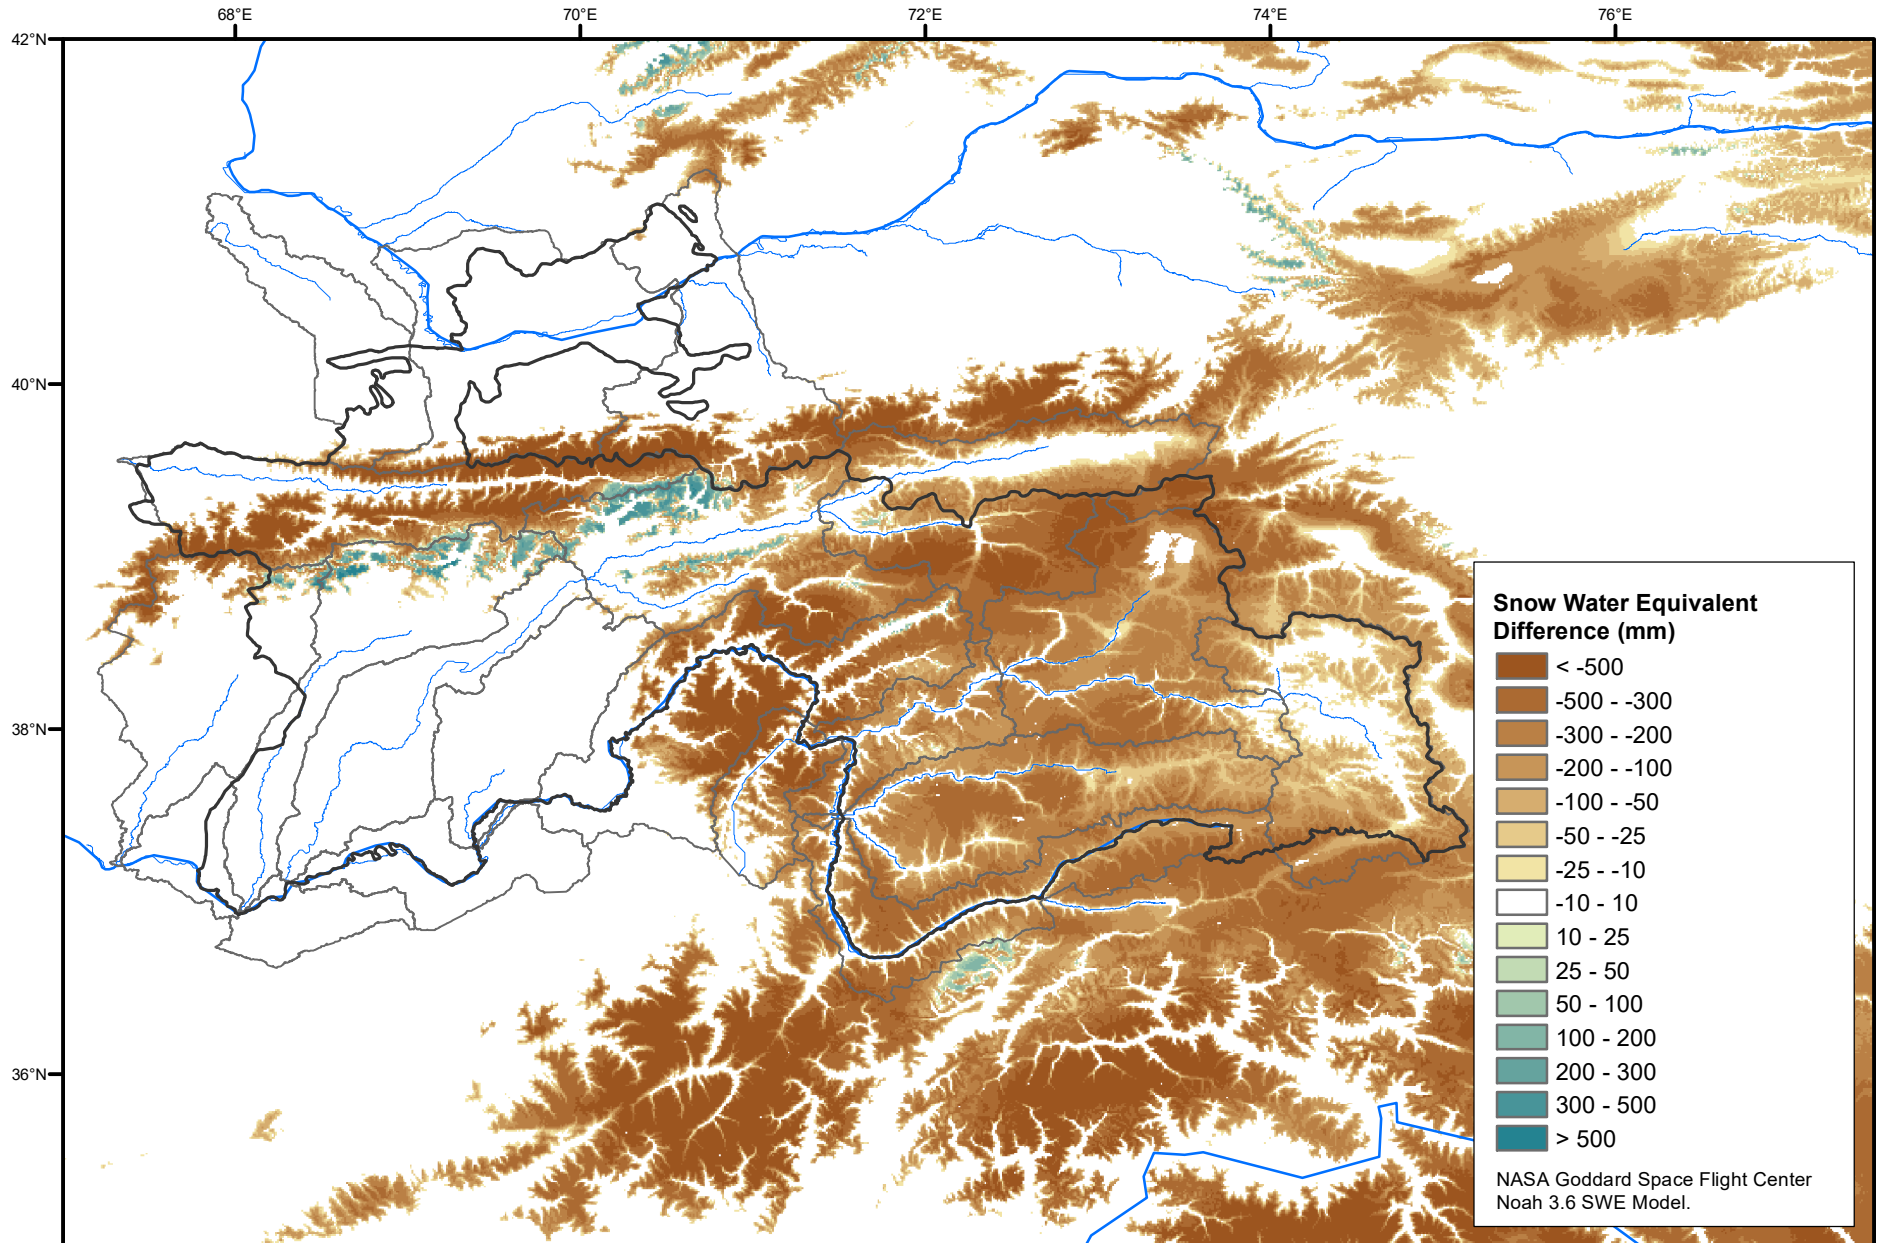

# Daily Snow Water Equivalent Difference Anomaly

June 07, 2022 minus Average (2002-2016)

Map created by USGS/EROS