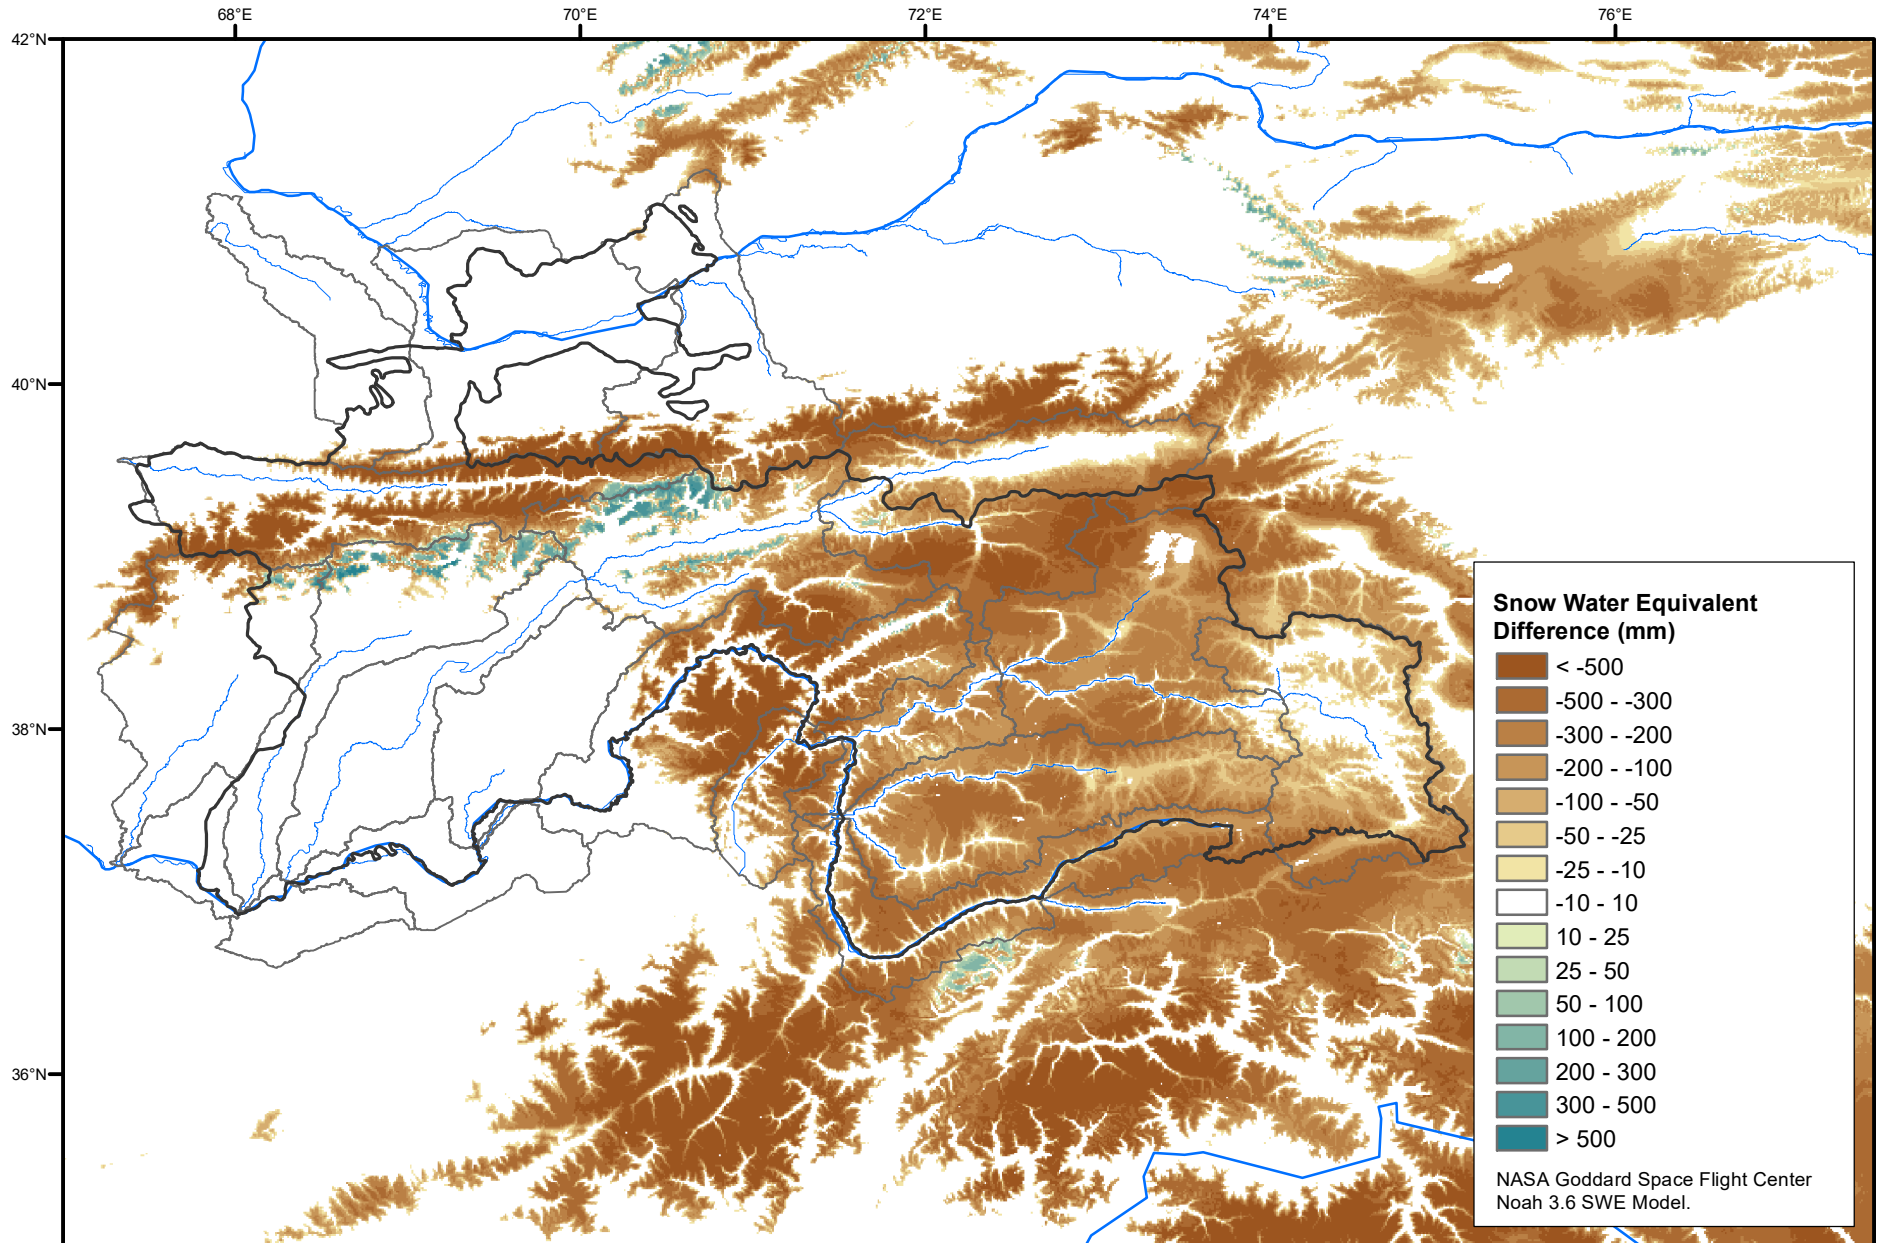

# Daily Snow Water Equivalent Difference Anomaly

June 08, 2022 minus Average (2002-2016)

Map created by USGS/EROS