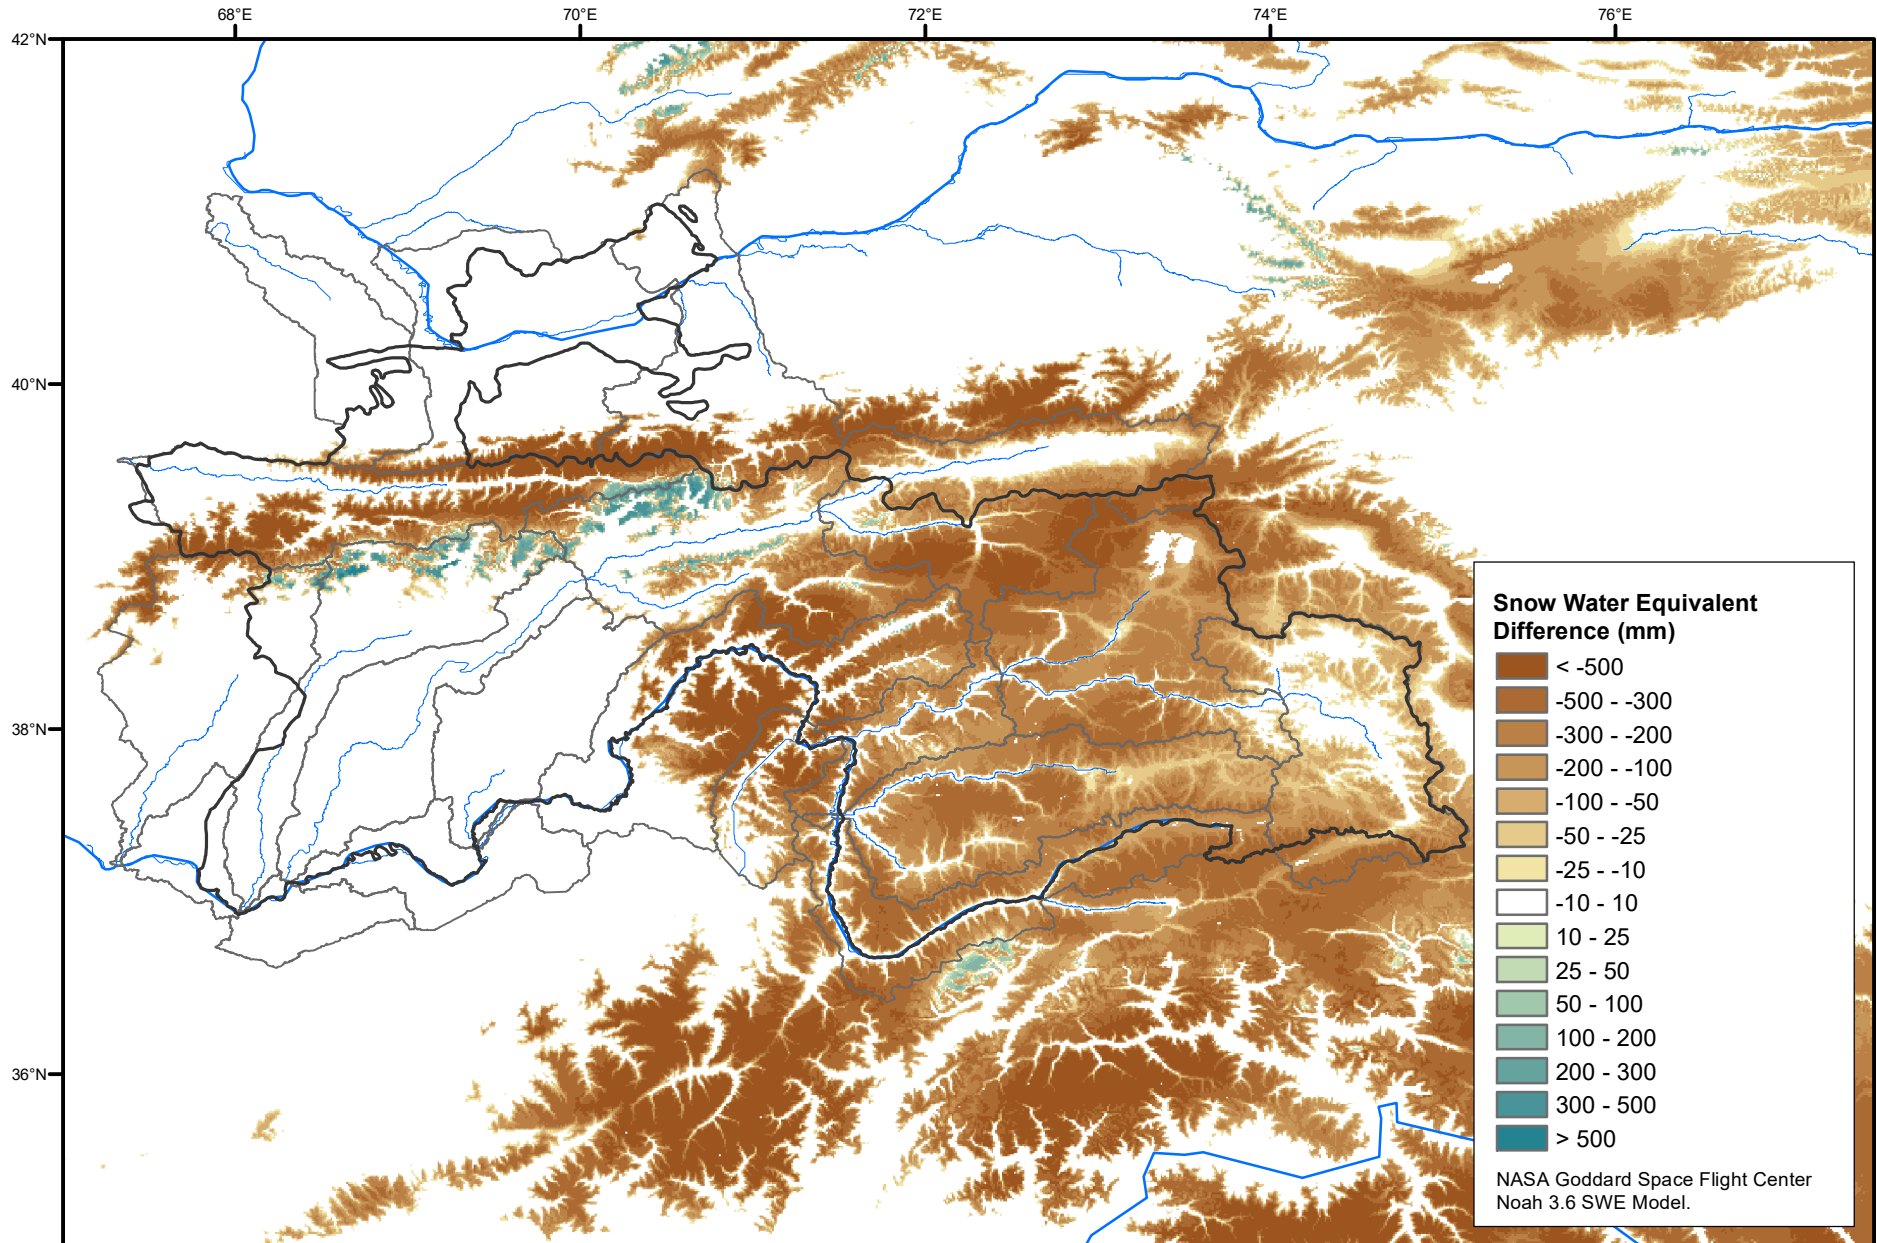

Daily Snow Water Equivalent Difference Anomaly

June 09, 2022 minus Average (2002-2016)

Map created by USGS/EROS