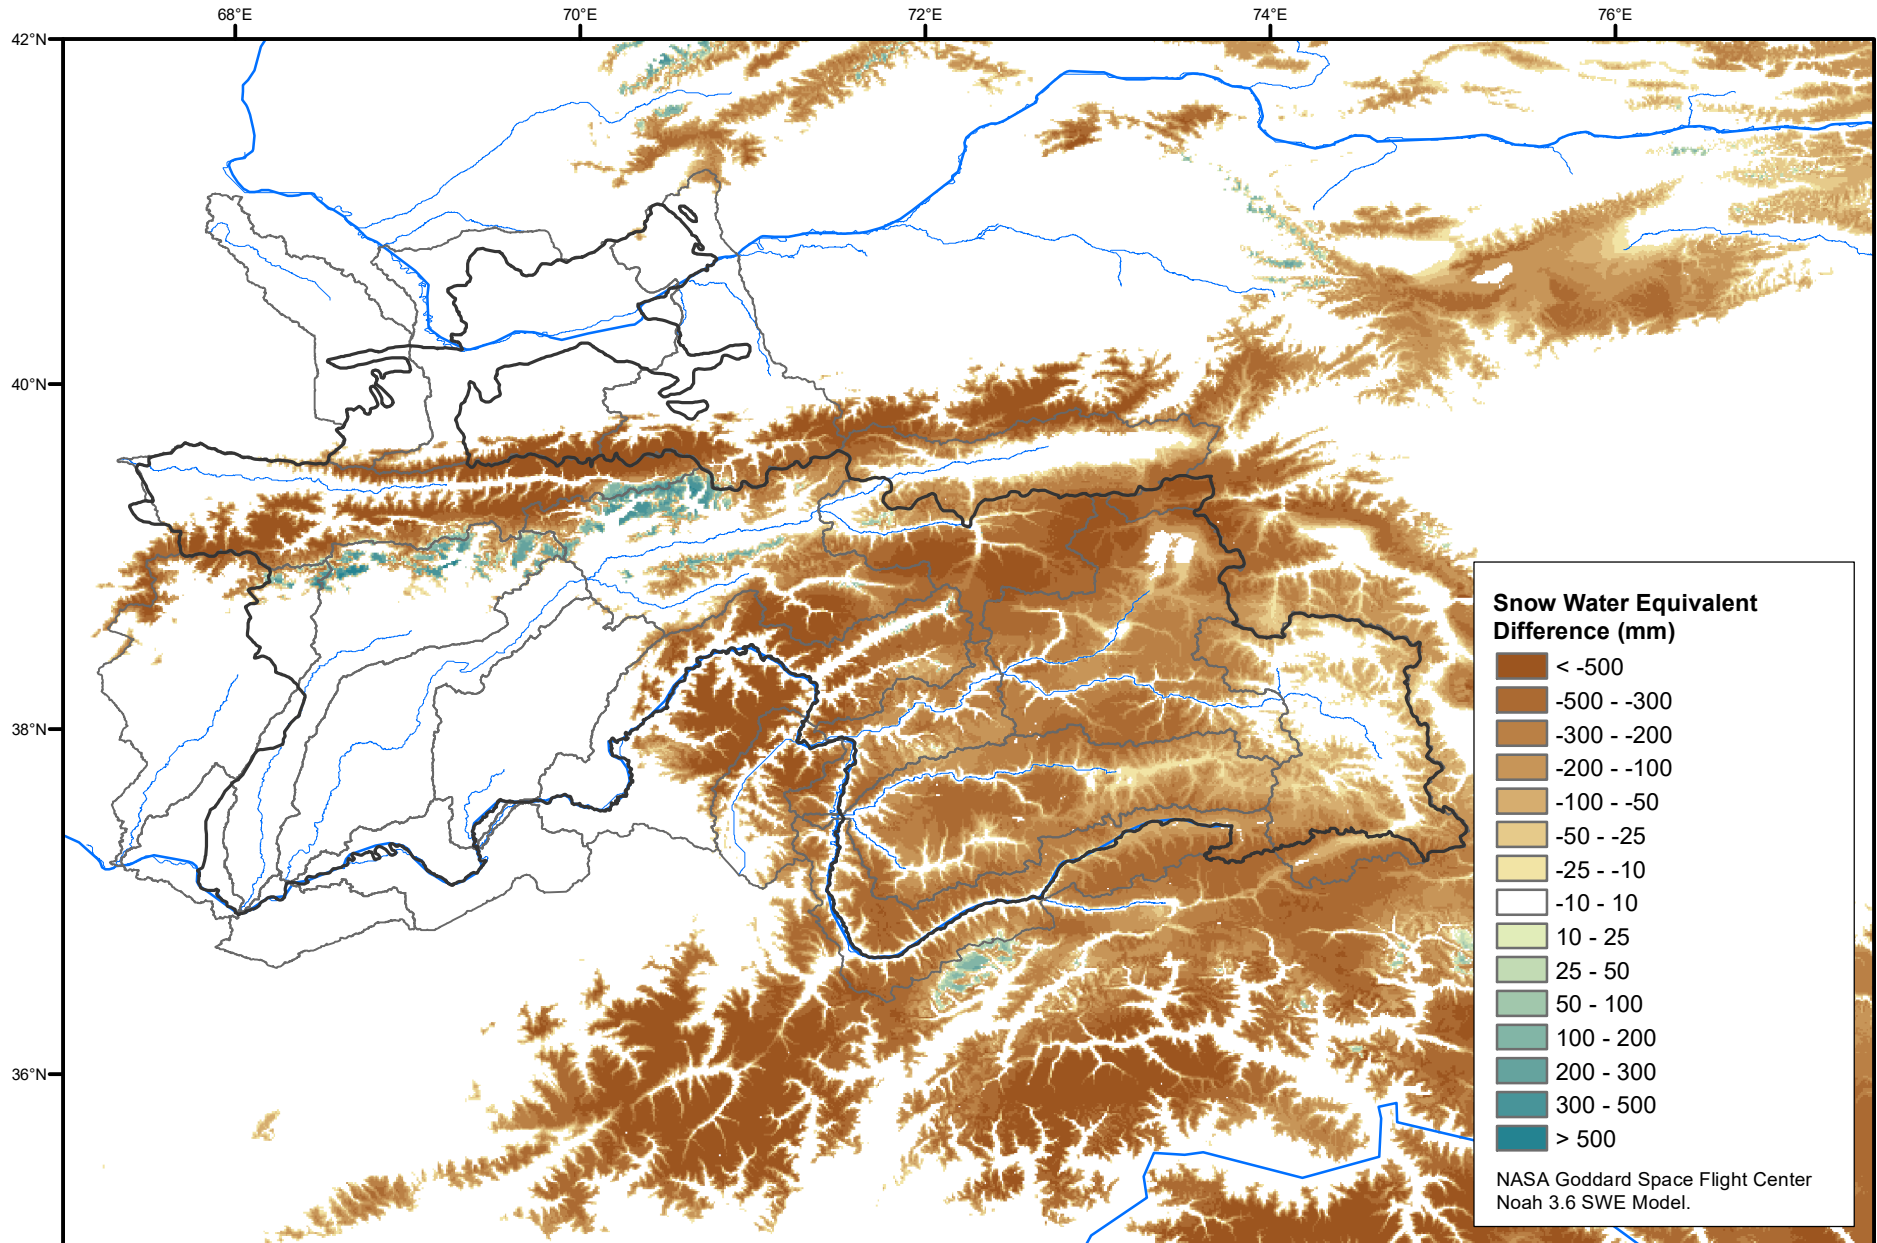

# Daily Snow Water Equivalent Difference Anomaly

June 13, 2022 minus Average (2002-2016)

Map created by USGS/EROS