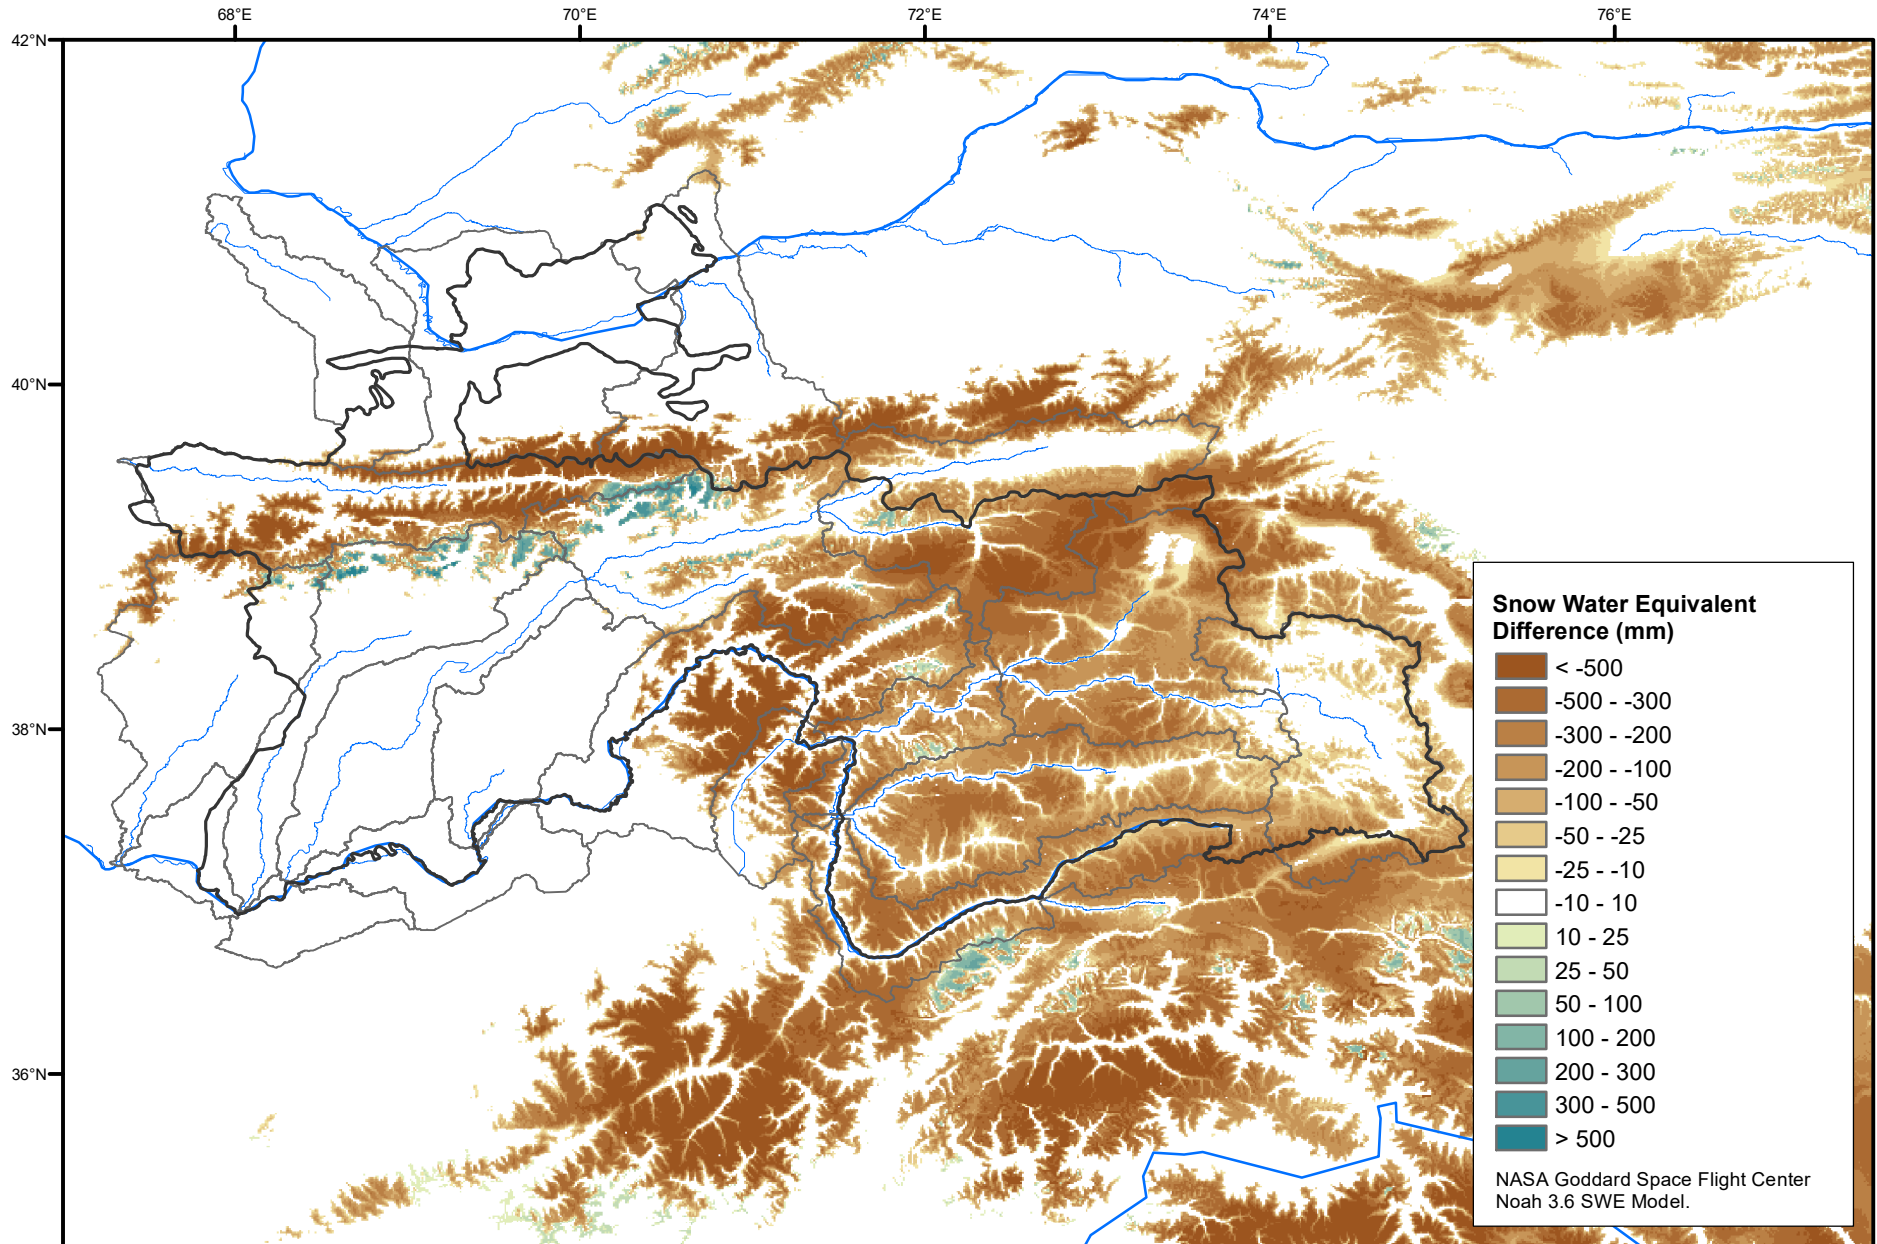

Daily Snow Water Equivalent Difference Anomaly

June 23, 2022 minus Average (2002-2016)

Map created by USGS/EROS