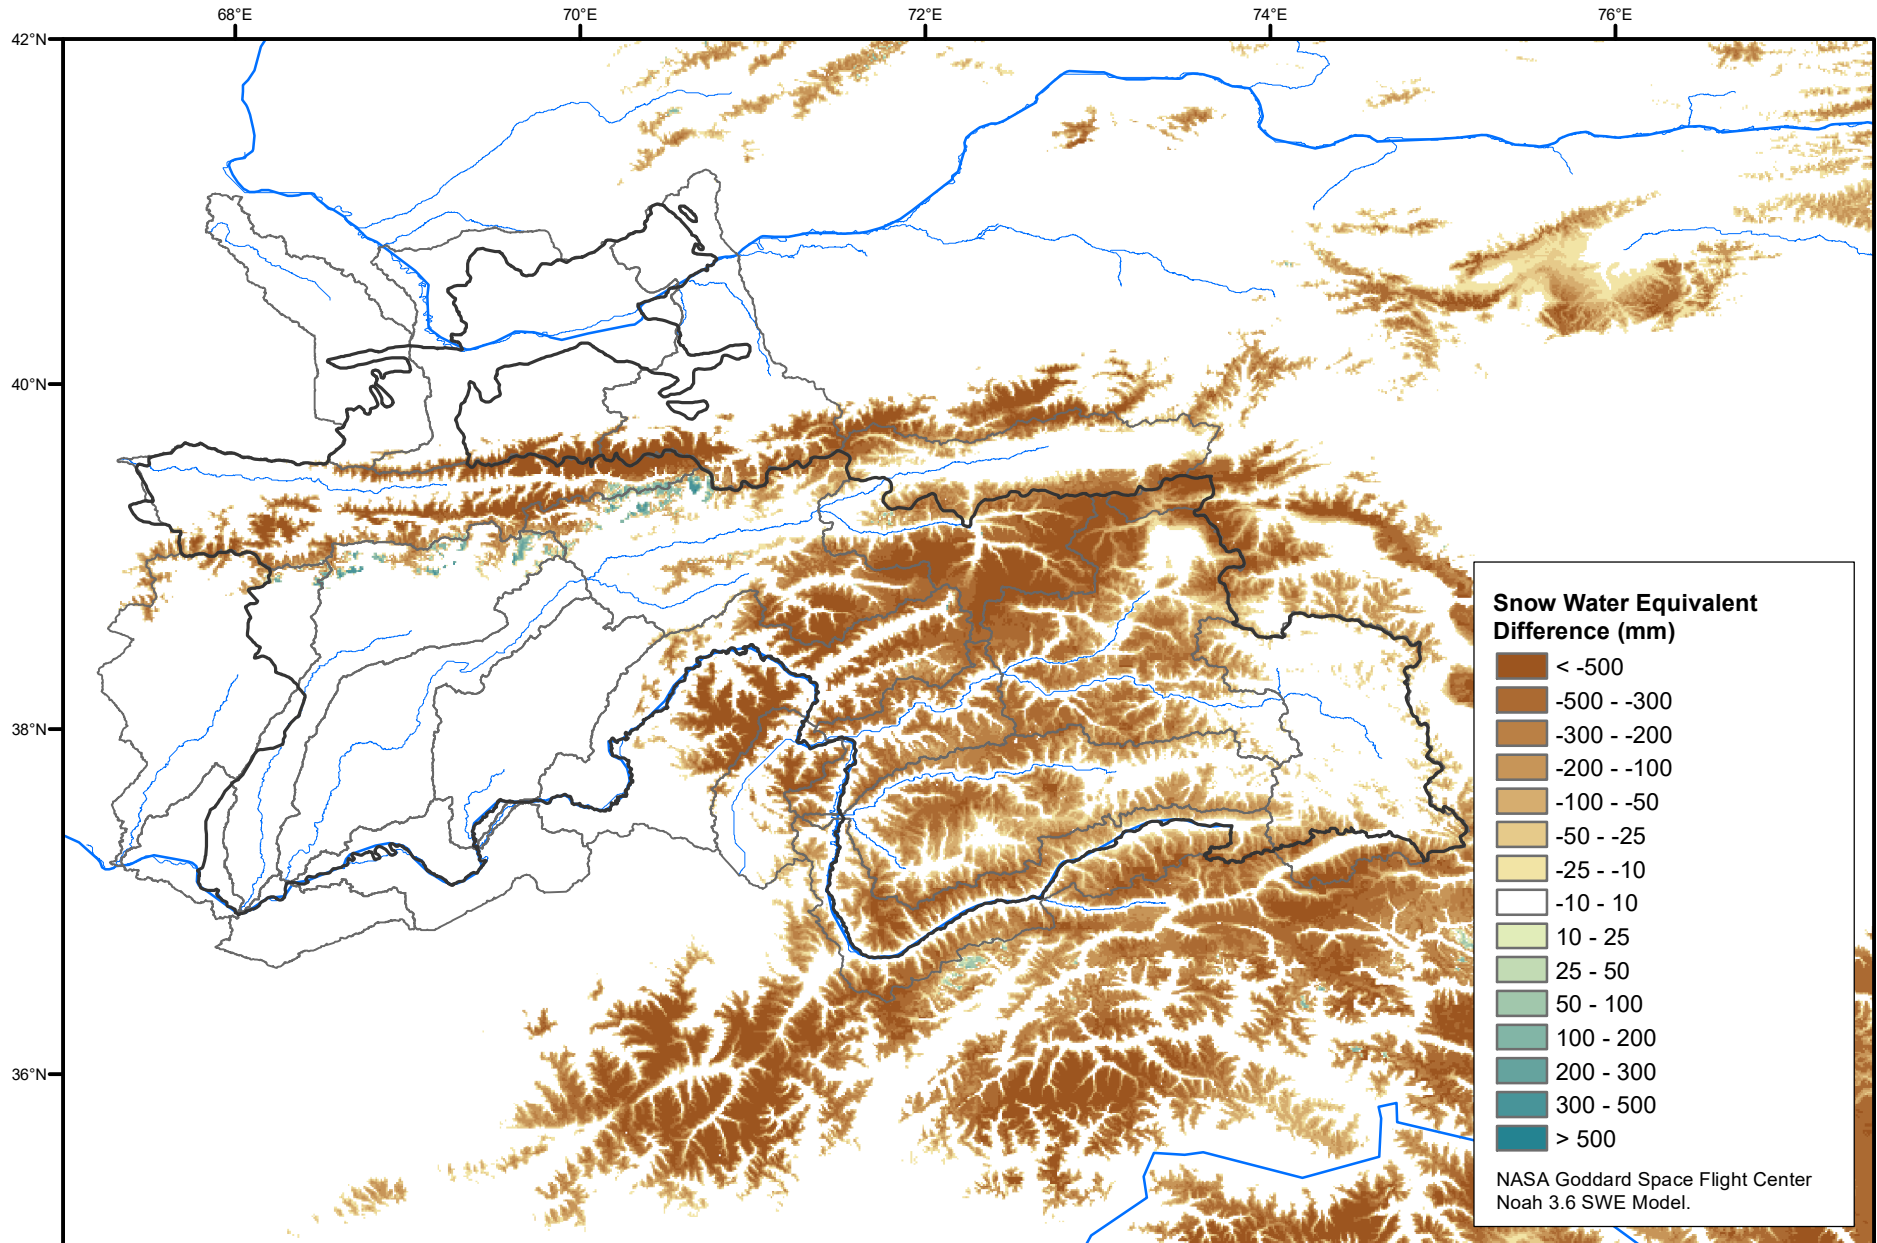

Daily Snow Water Equivalent Difference Anomaly

July 17, 2022 minus Average (2002-2016)

Map created by USGS/EROS