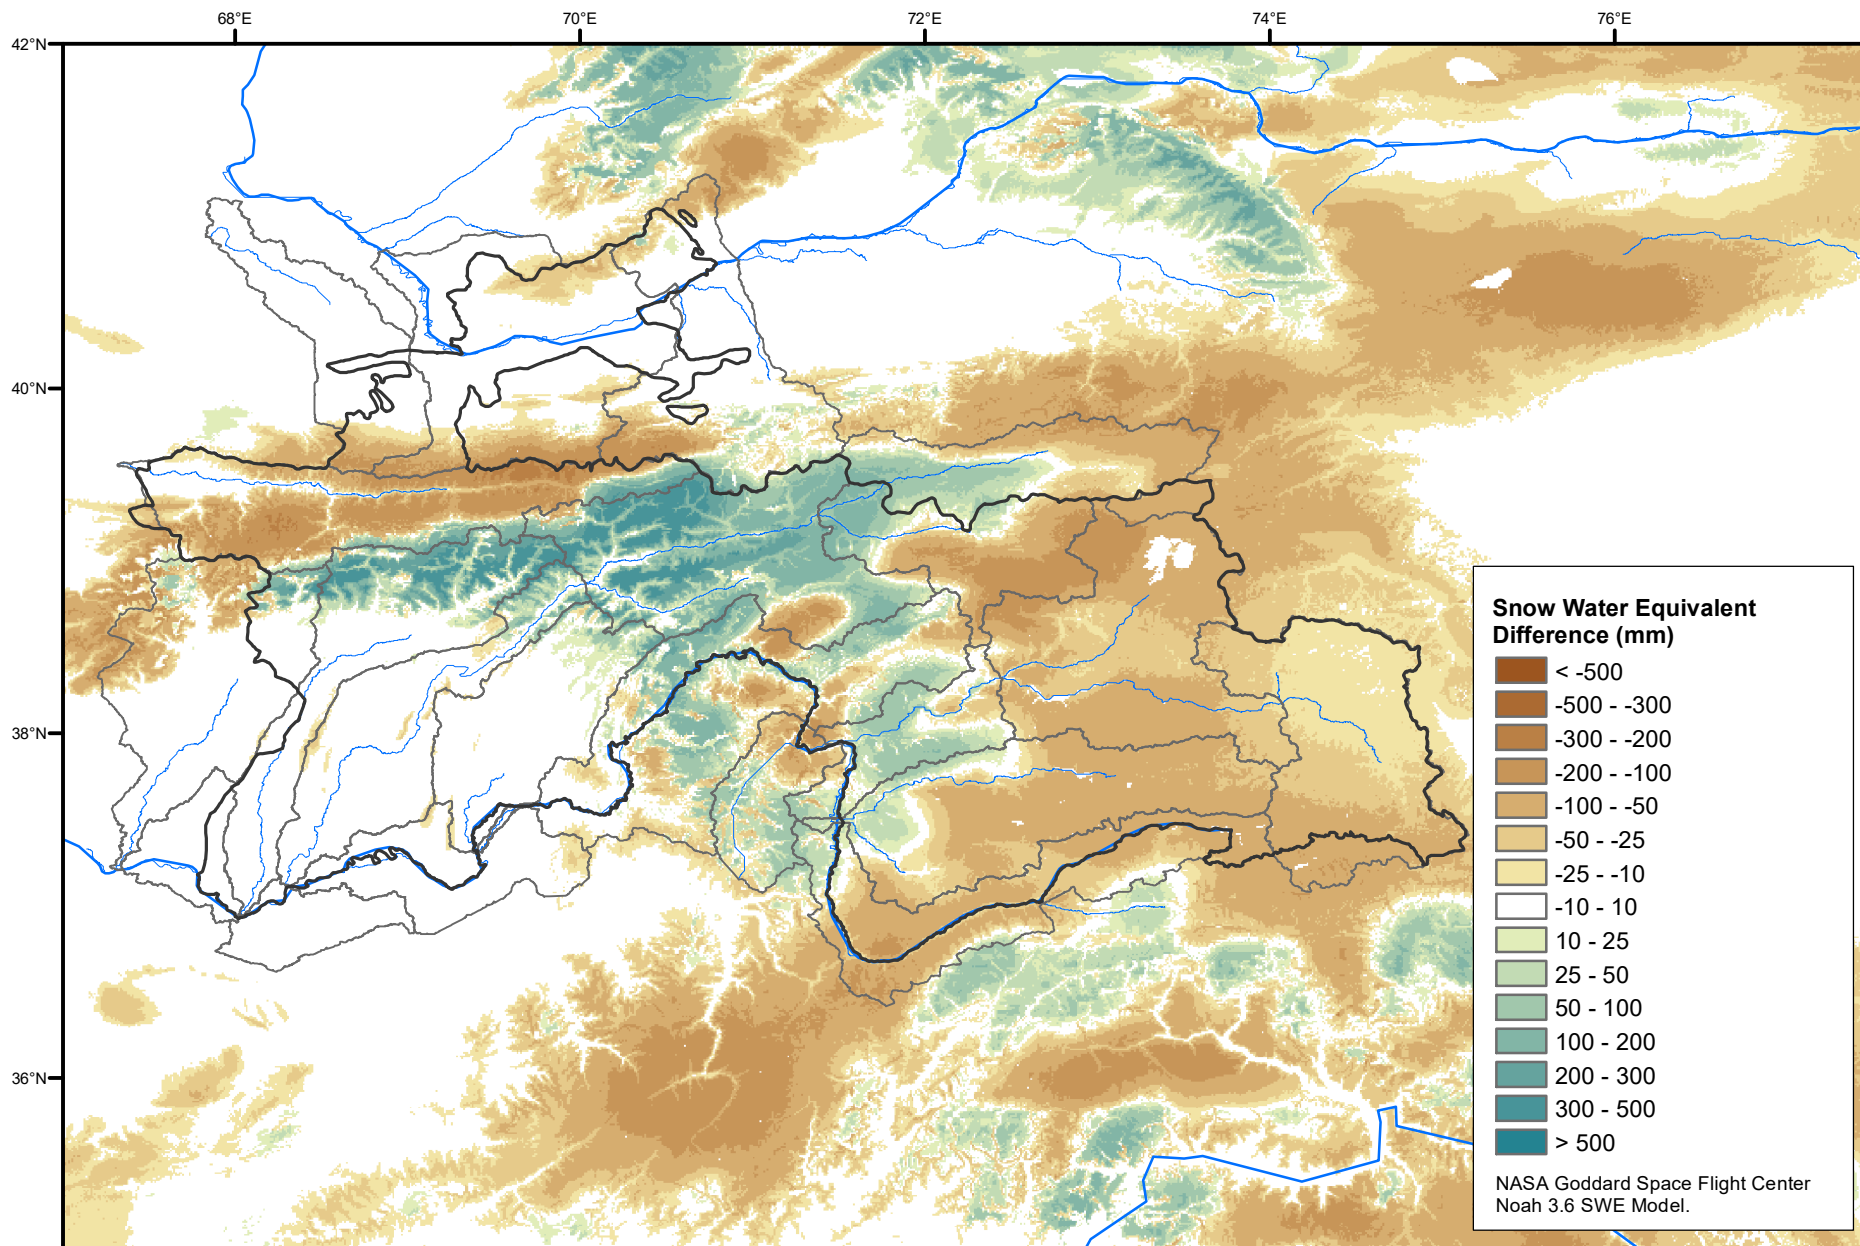

Daily Snow Water Equivalent Difference Anomaly

December 30, 2022 minus Average (2002-2016)

Map created by USGS/EROS