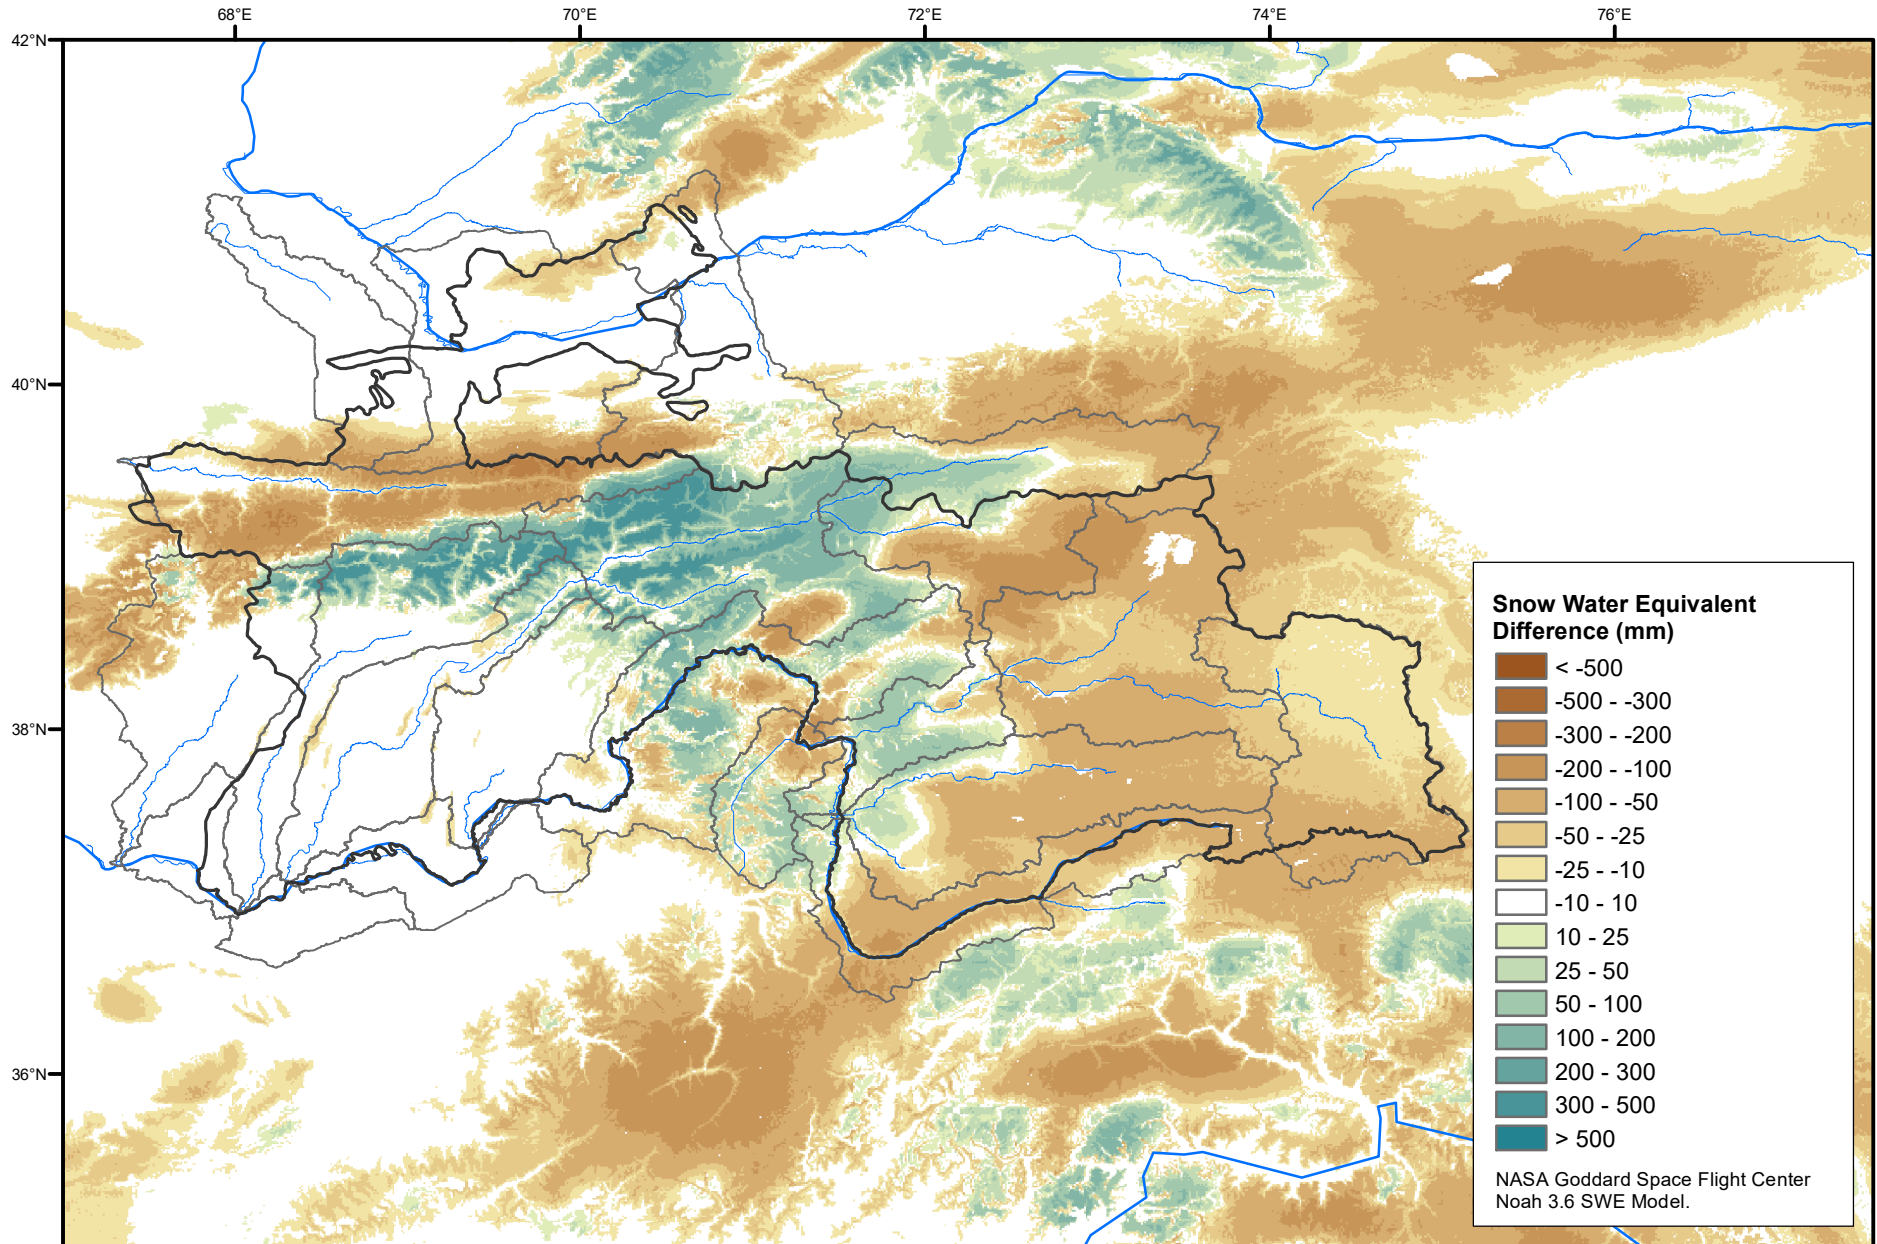

Daily Snow Water Equivalent Difference Anomaly

December 31, 2022 minus Average (2002-2016)

Map created by USGS/EROS