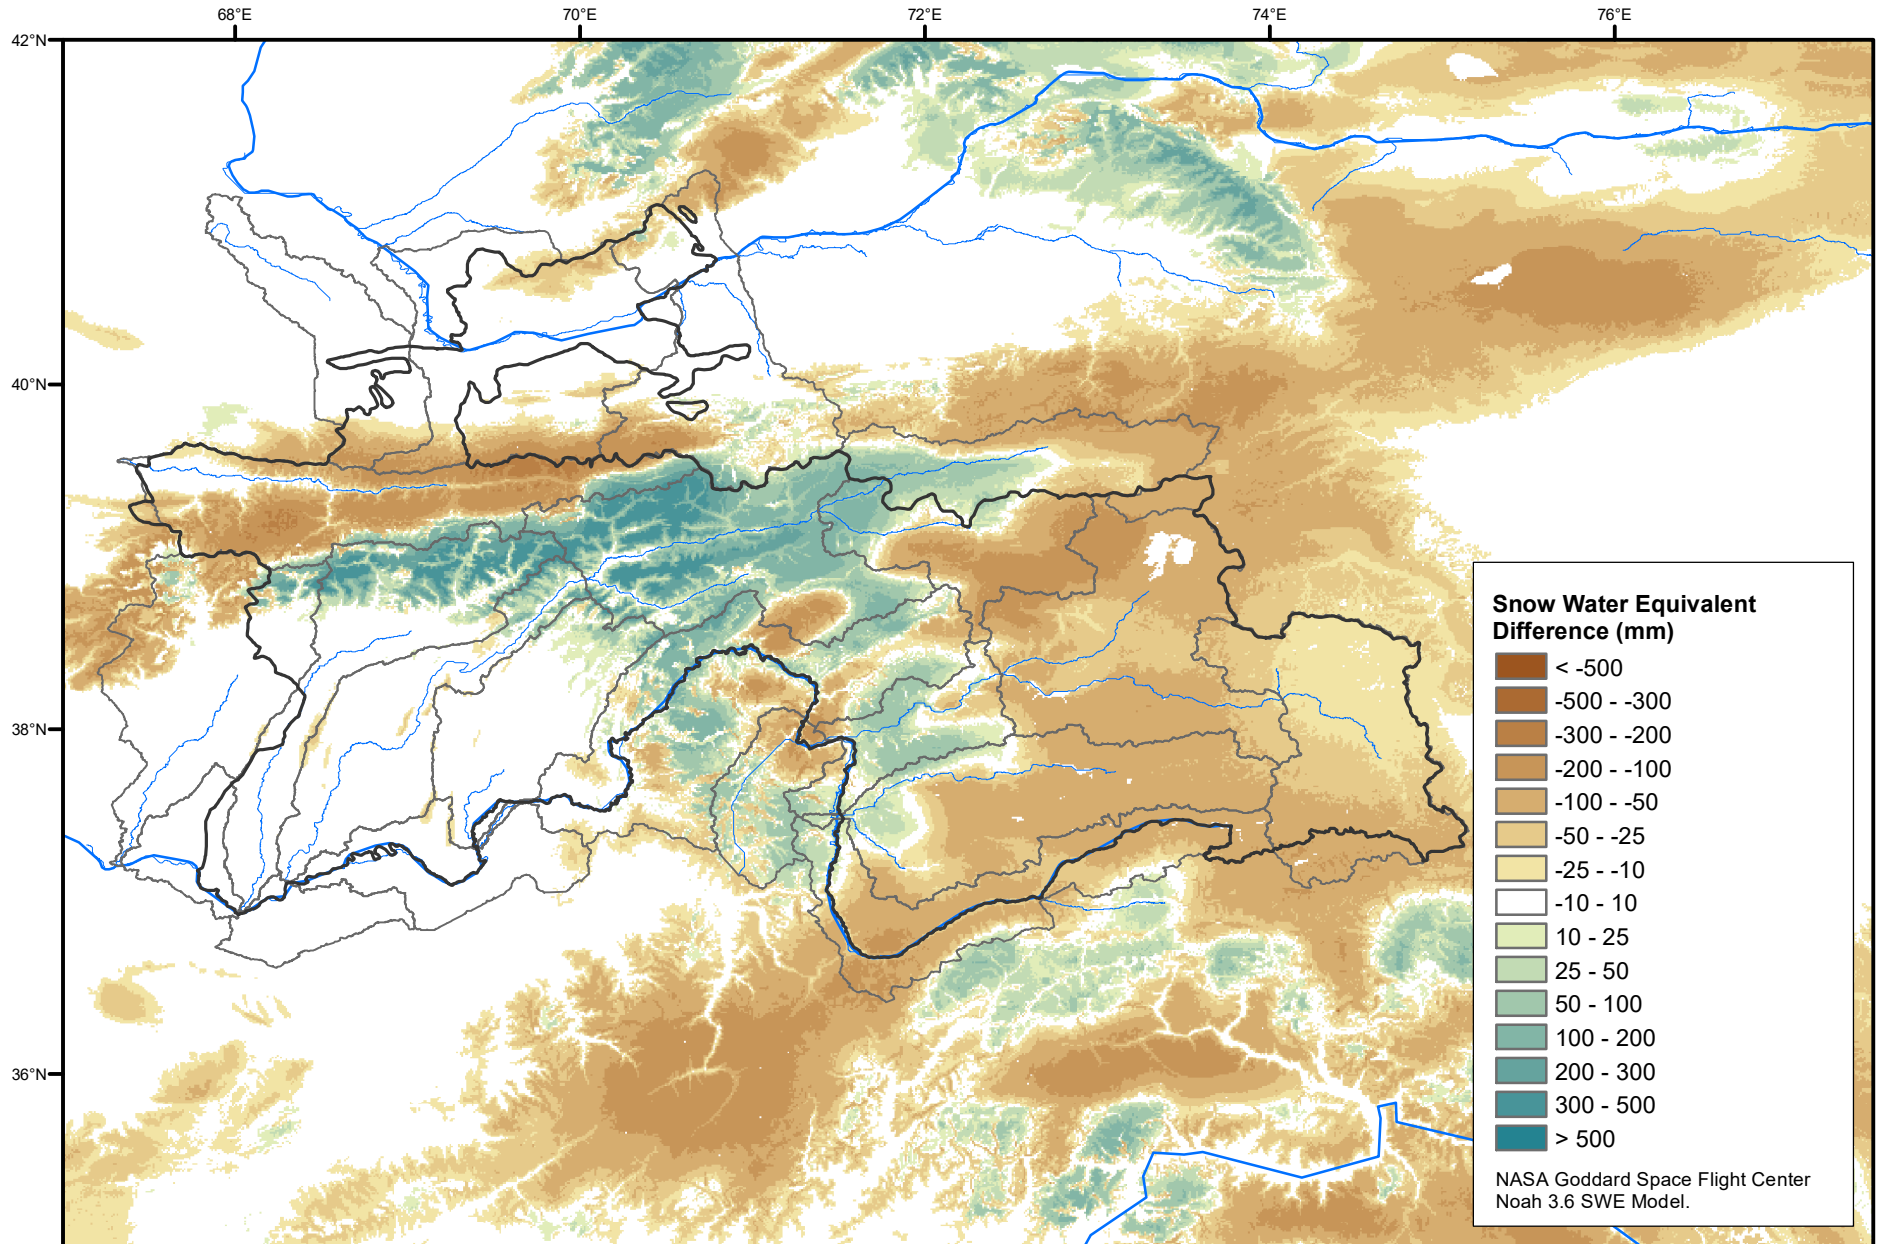

Daily Snow Water Equivalent Difference Anomaly

January 02, 2023 minus Average (2002-2016)

Map created by USGS/EROS