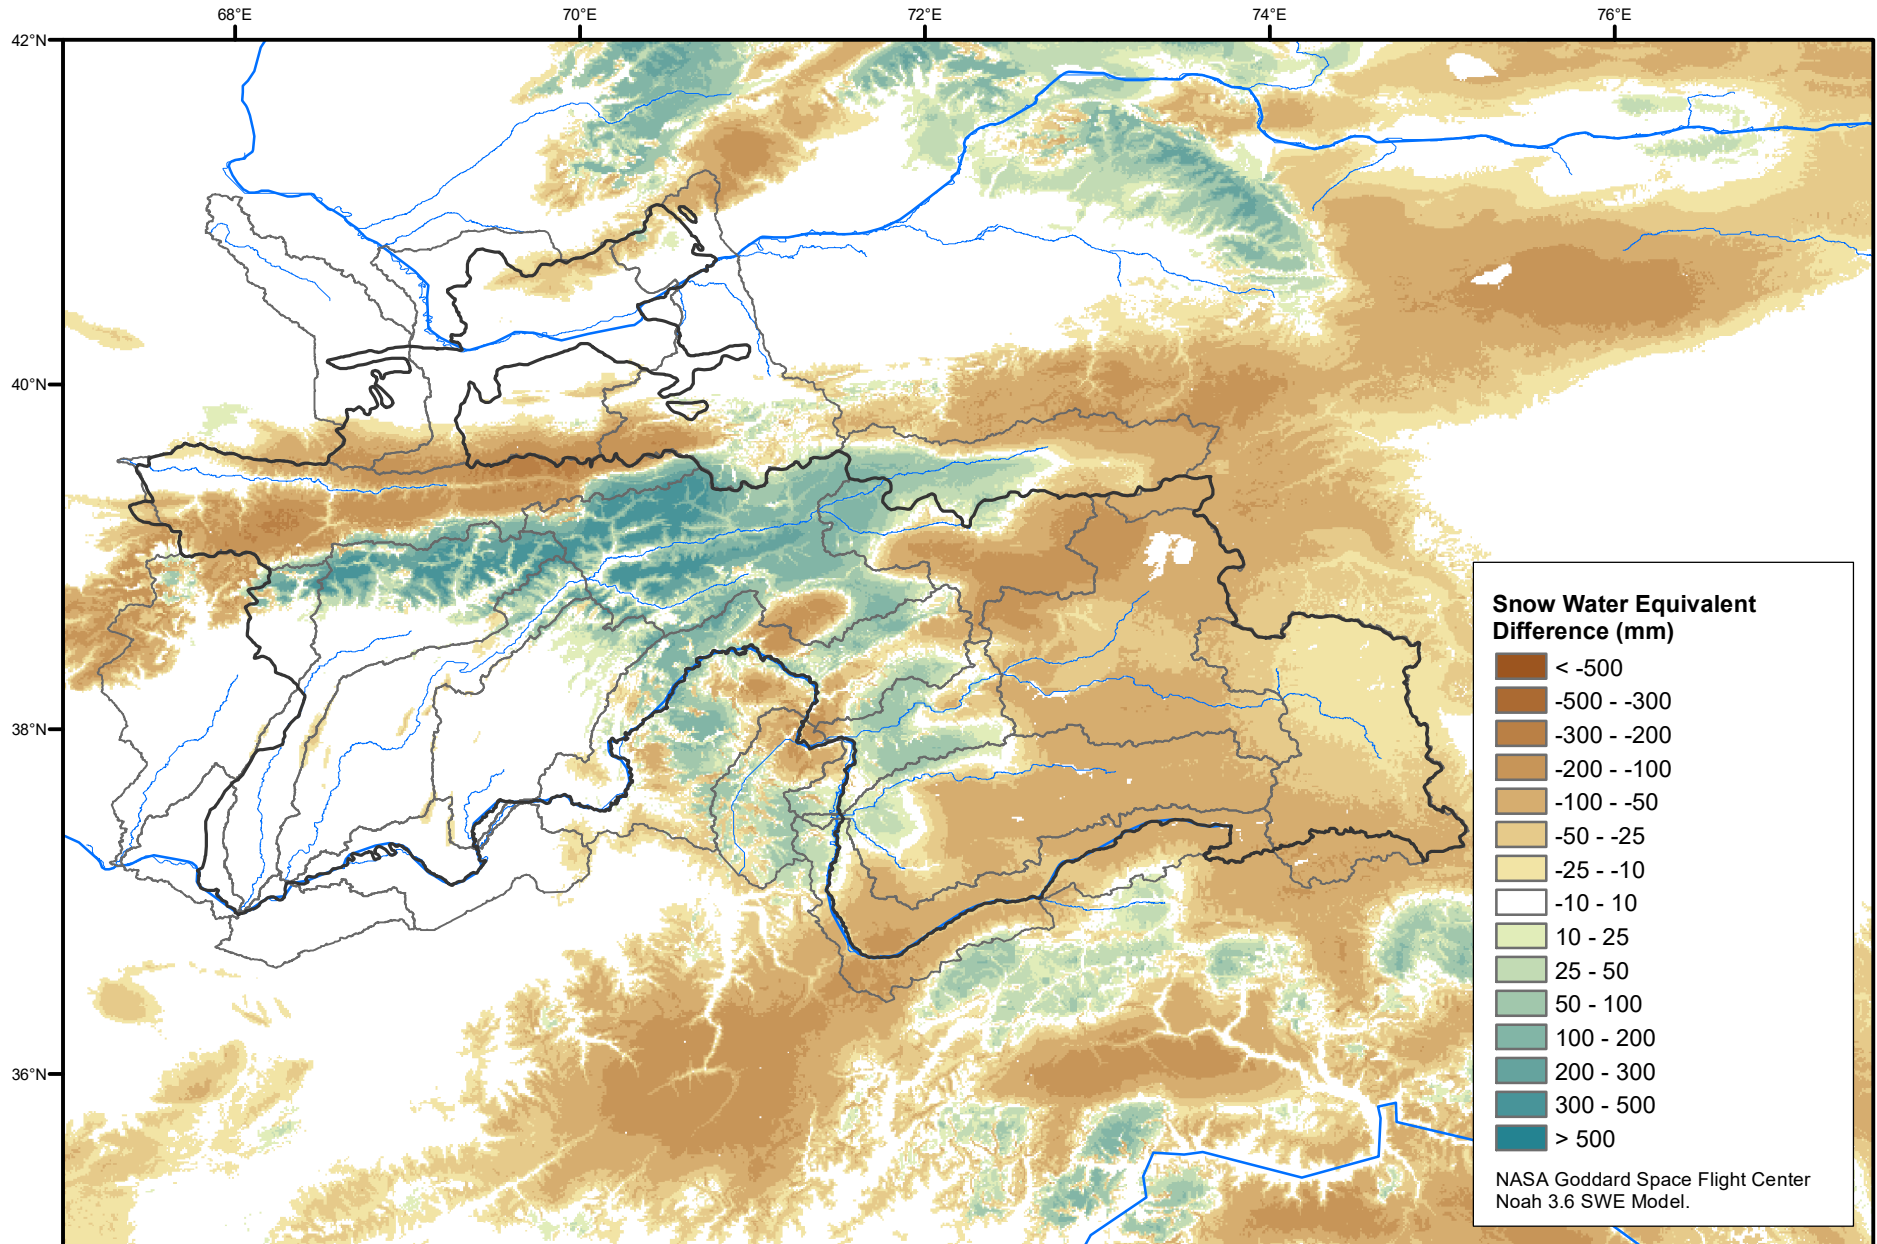

# Daily Snow Water Equivalent Difference Anomaly

January 03, 2023 minus Average (2002-2016)

Map created by USGS/EROS