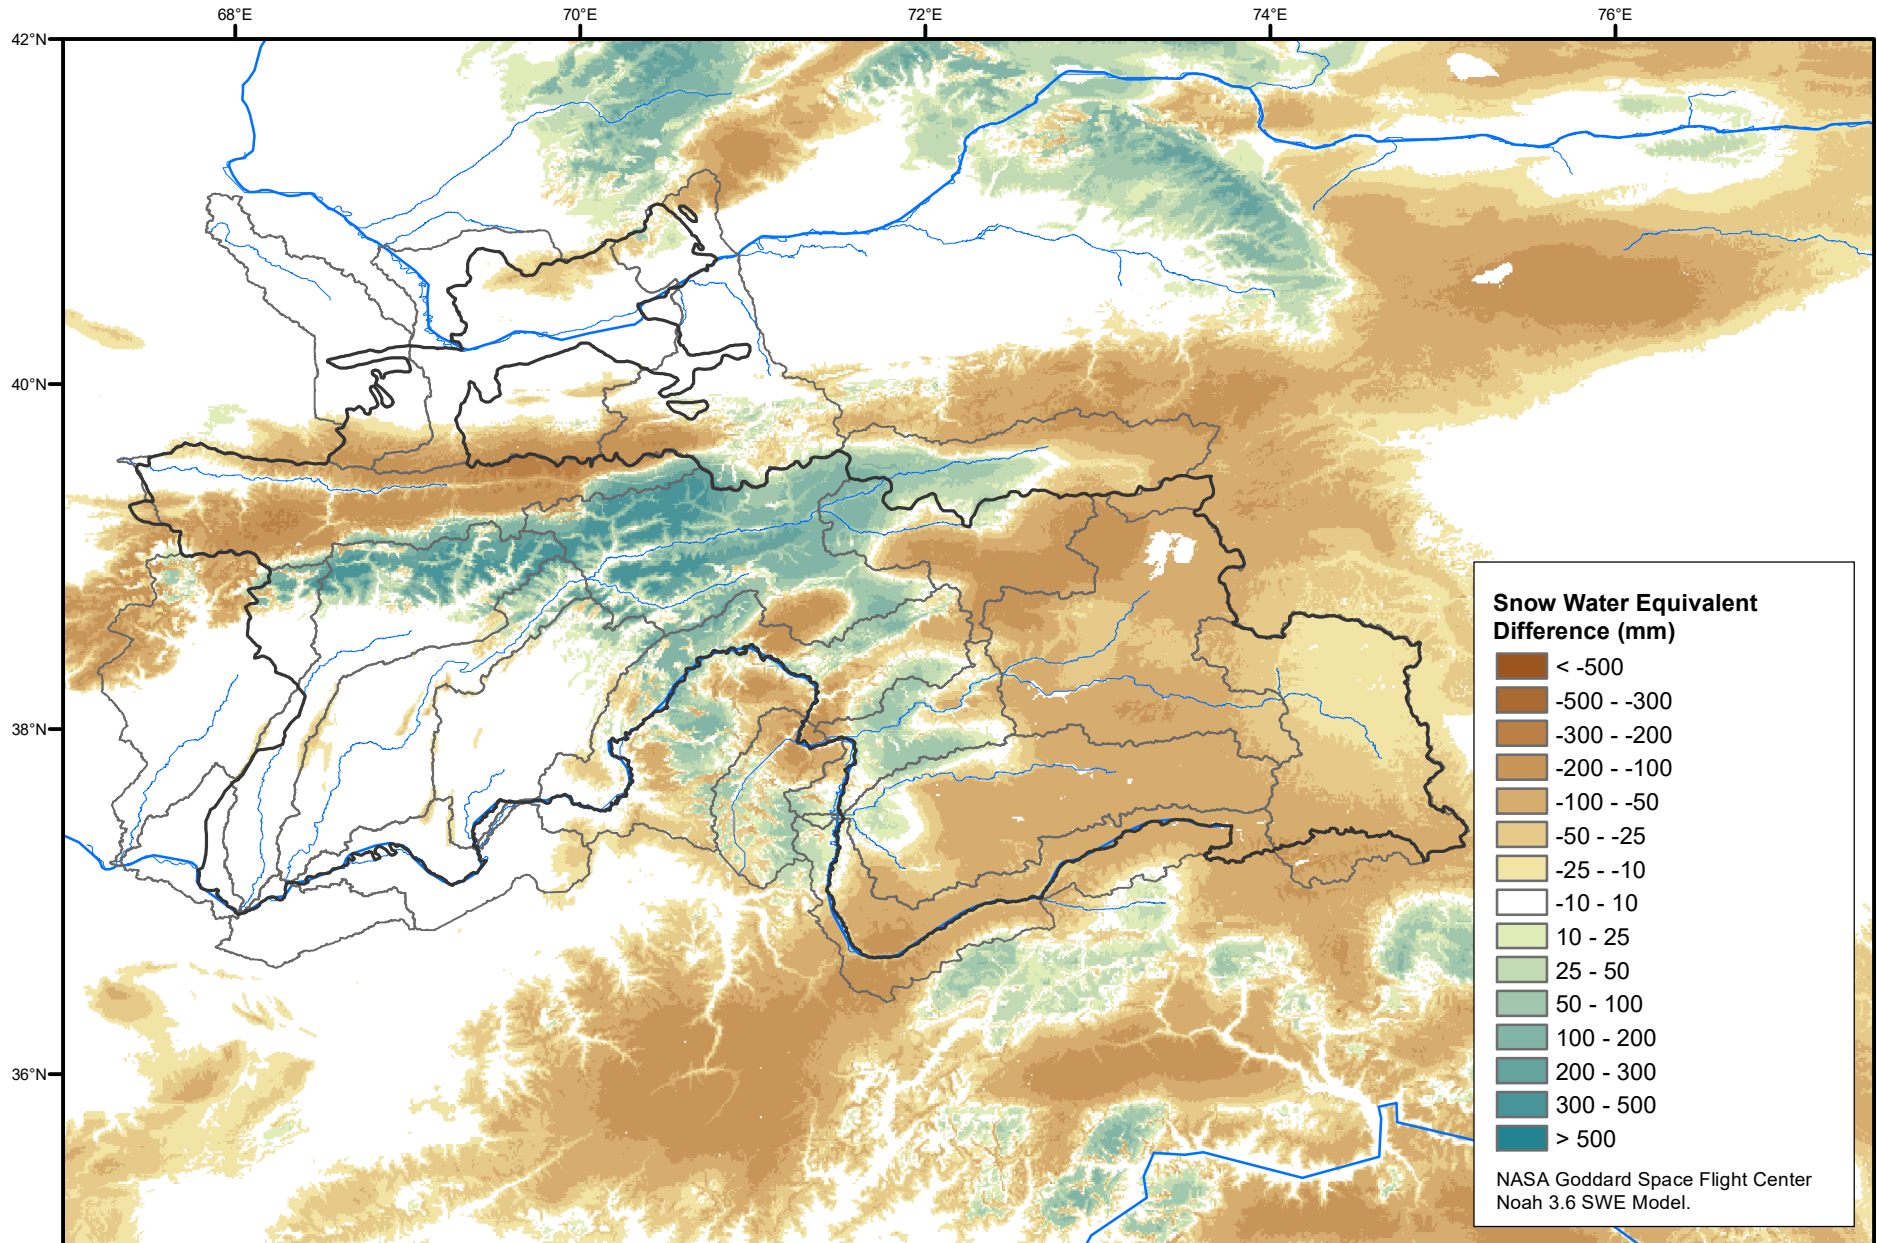

Daily Snow Water Equivalent Difference Anomaly

January 06, 2023 minus Average (2002-2016)

Map created by USGS/EROS