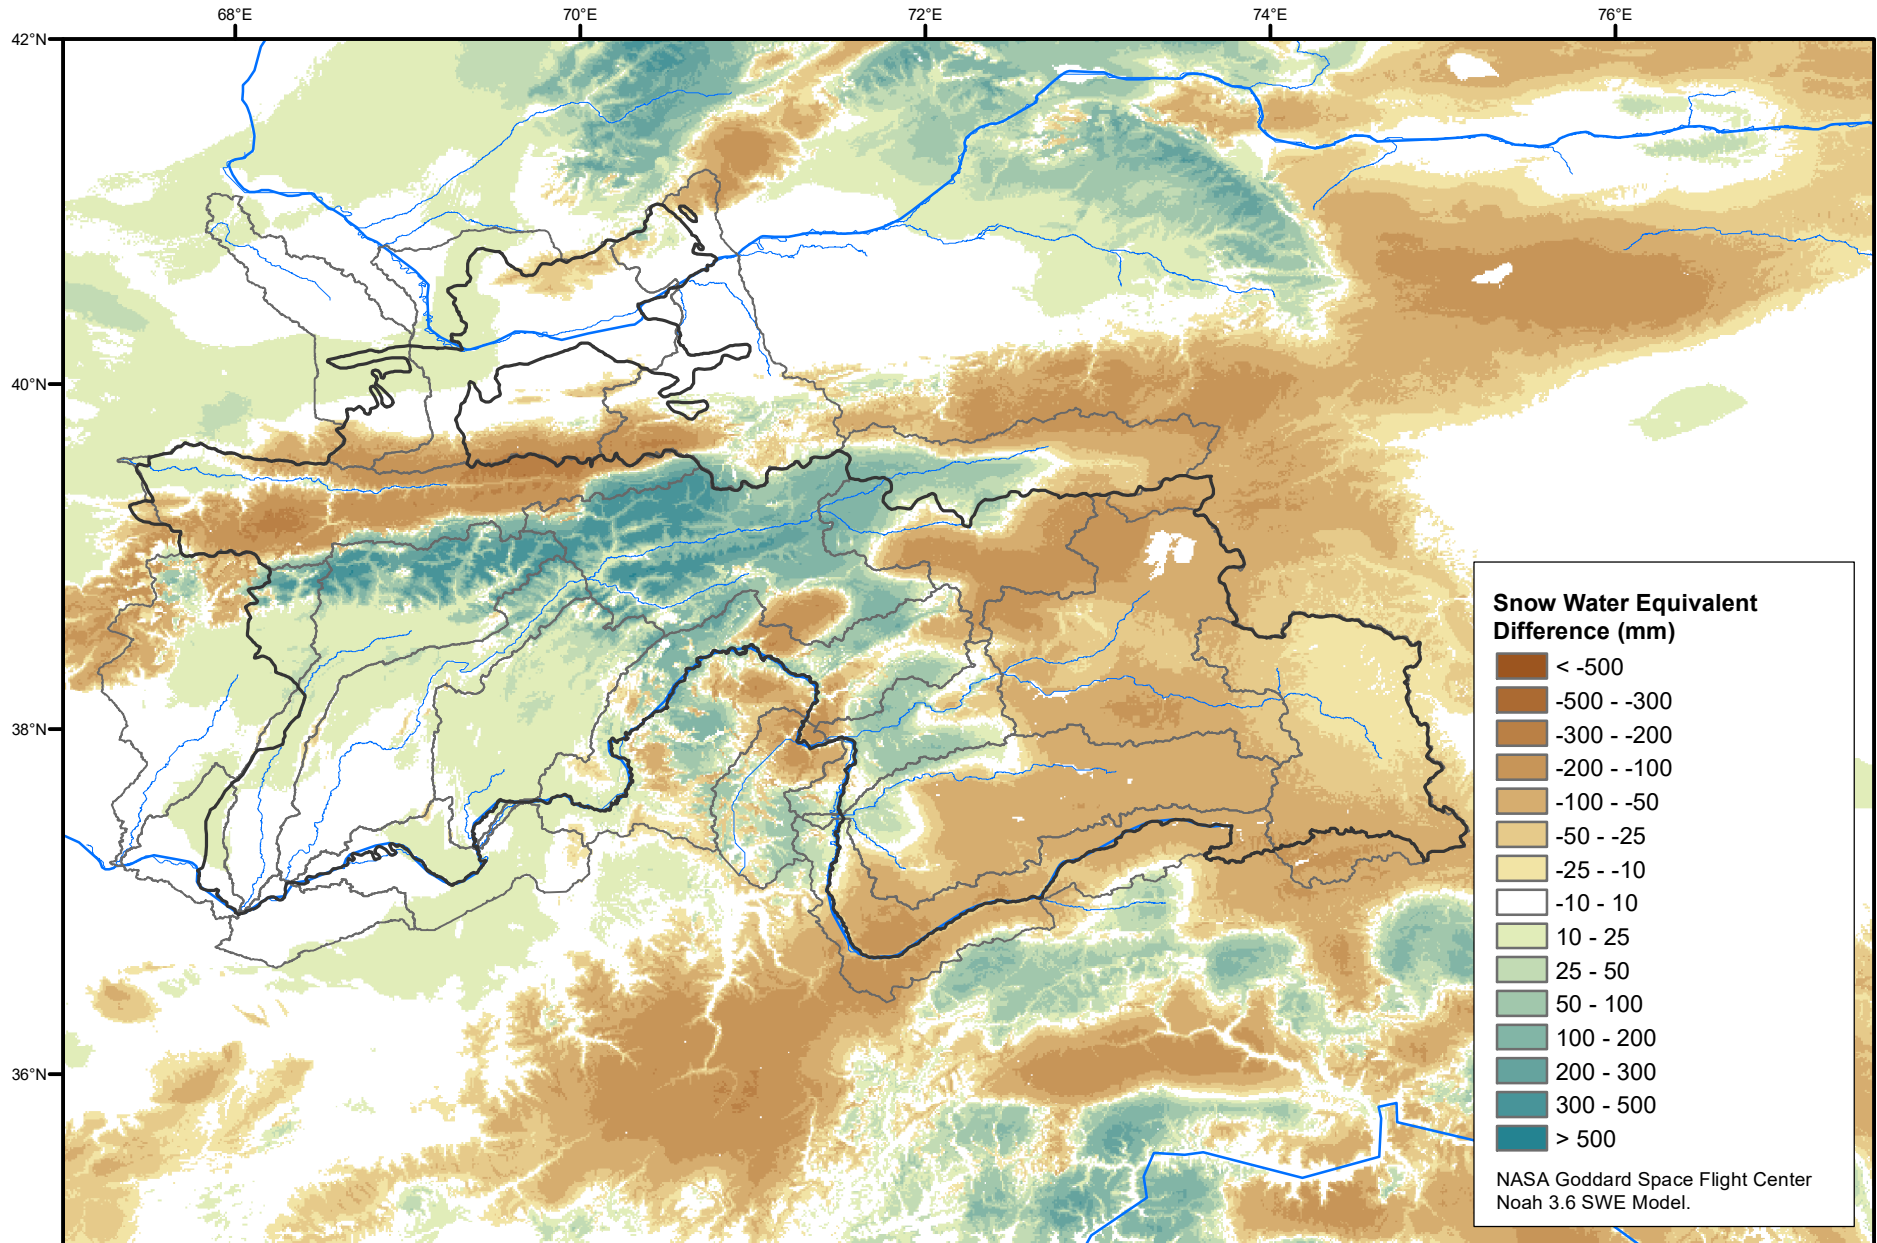

Daily Snow Water Equivalent Difference Anomaly

January 14, 2023 minus Average (2002-2016)

Map created by USGS/EROS