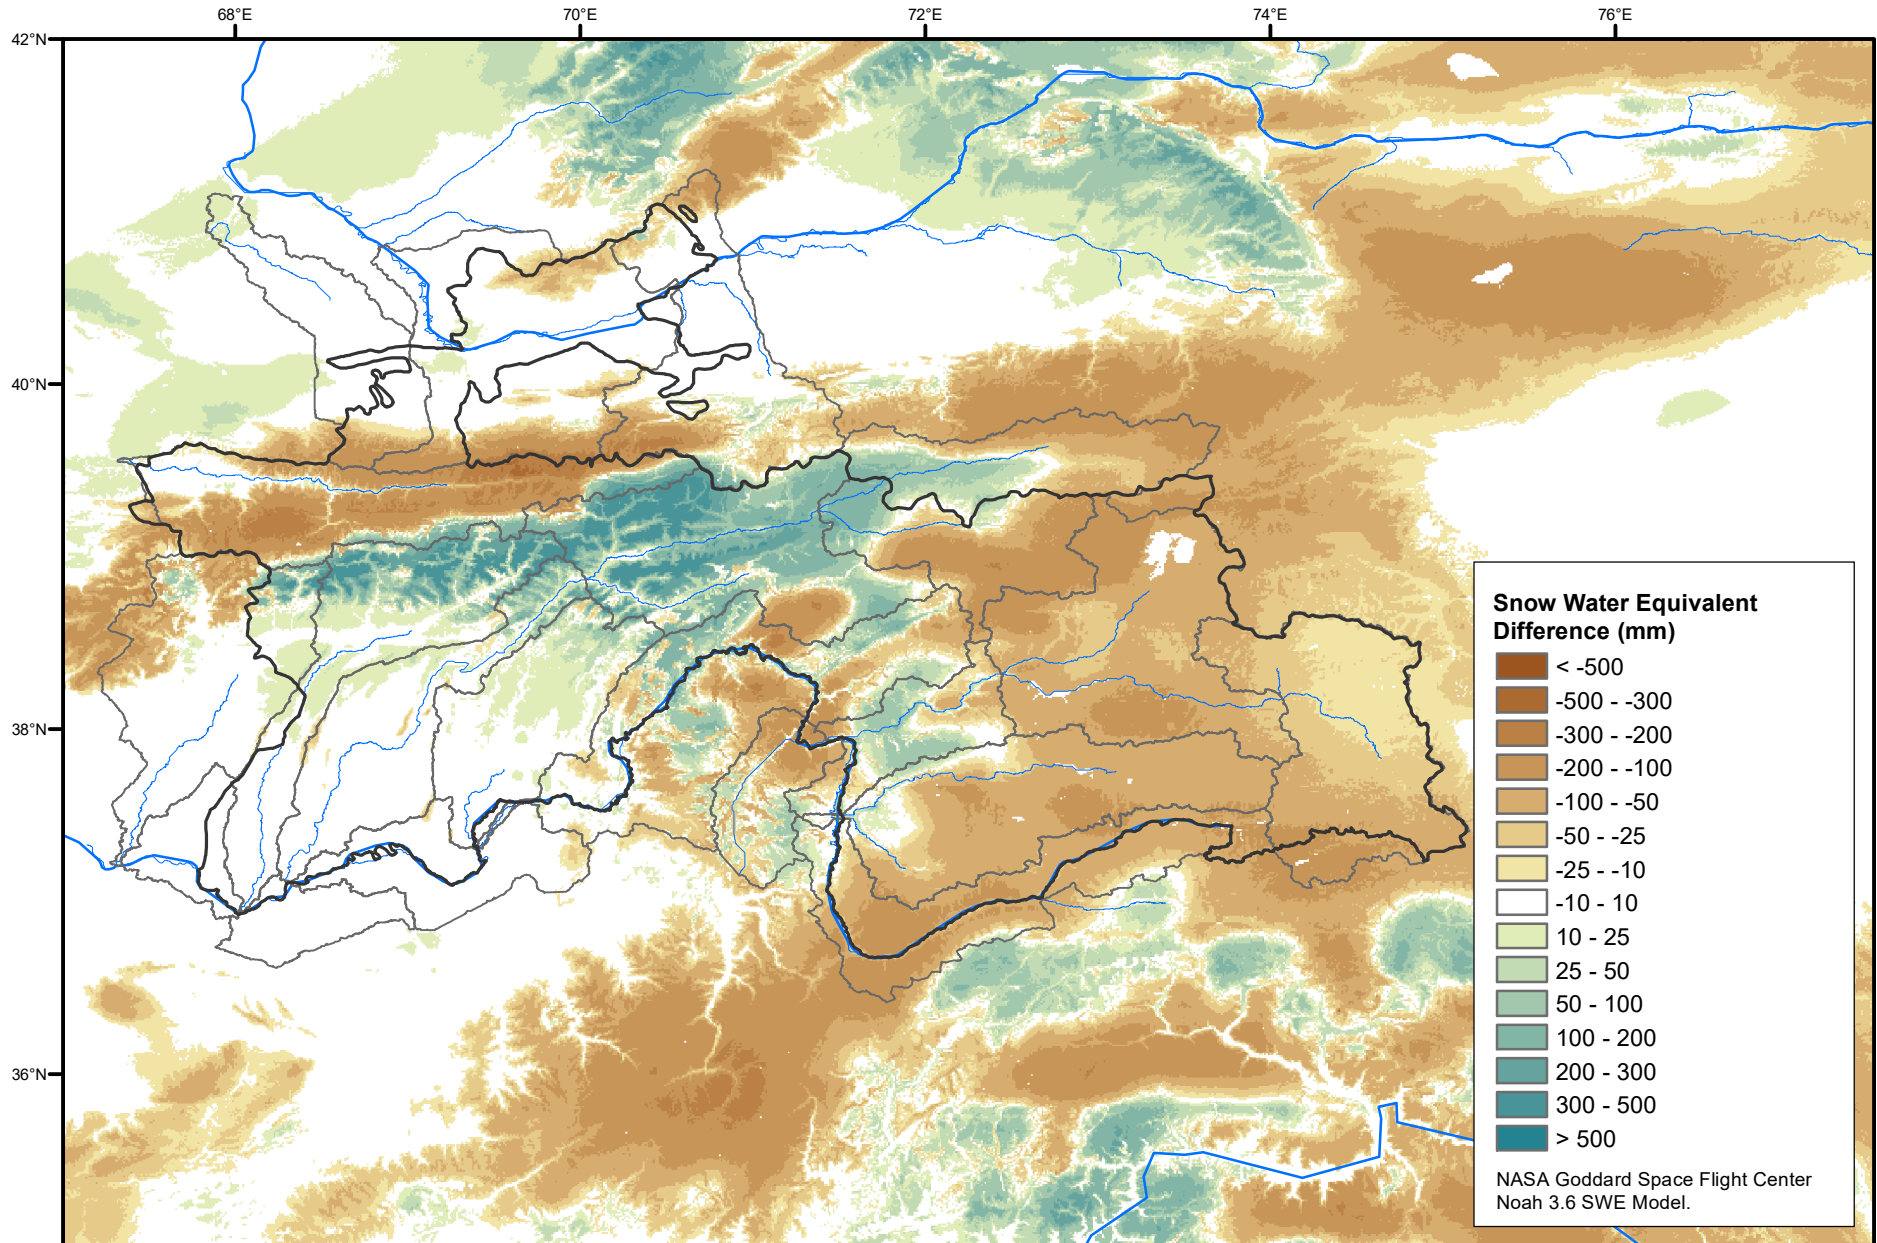

Daily Snow Water Equivalent Difference Anomaly

January 22, 2023 minus Average (2002-2016)

Map created by USGS/EROS