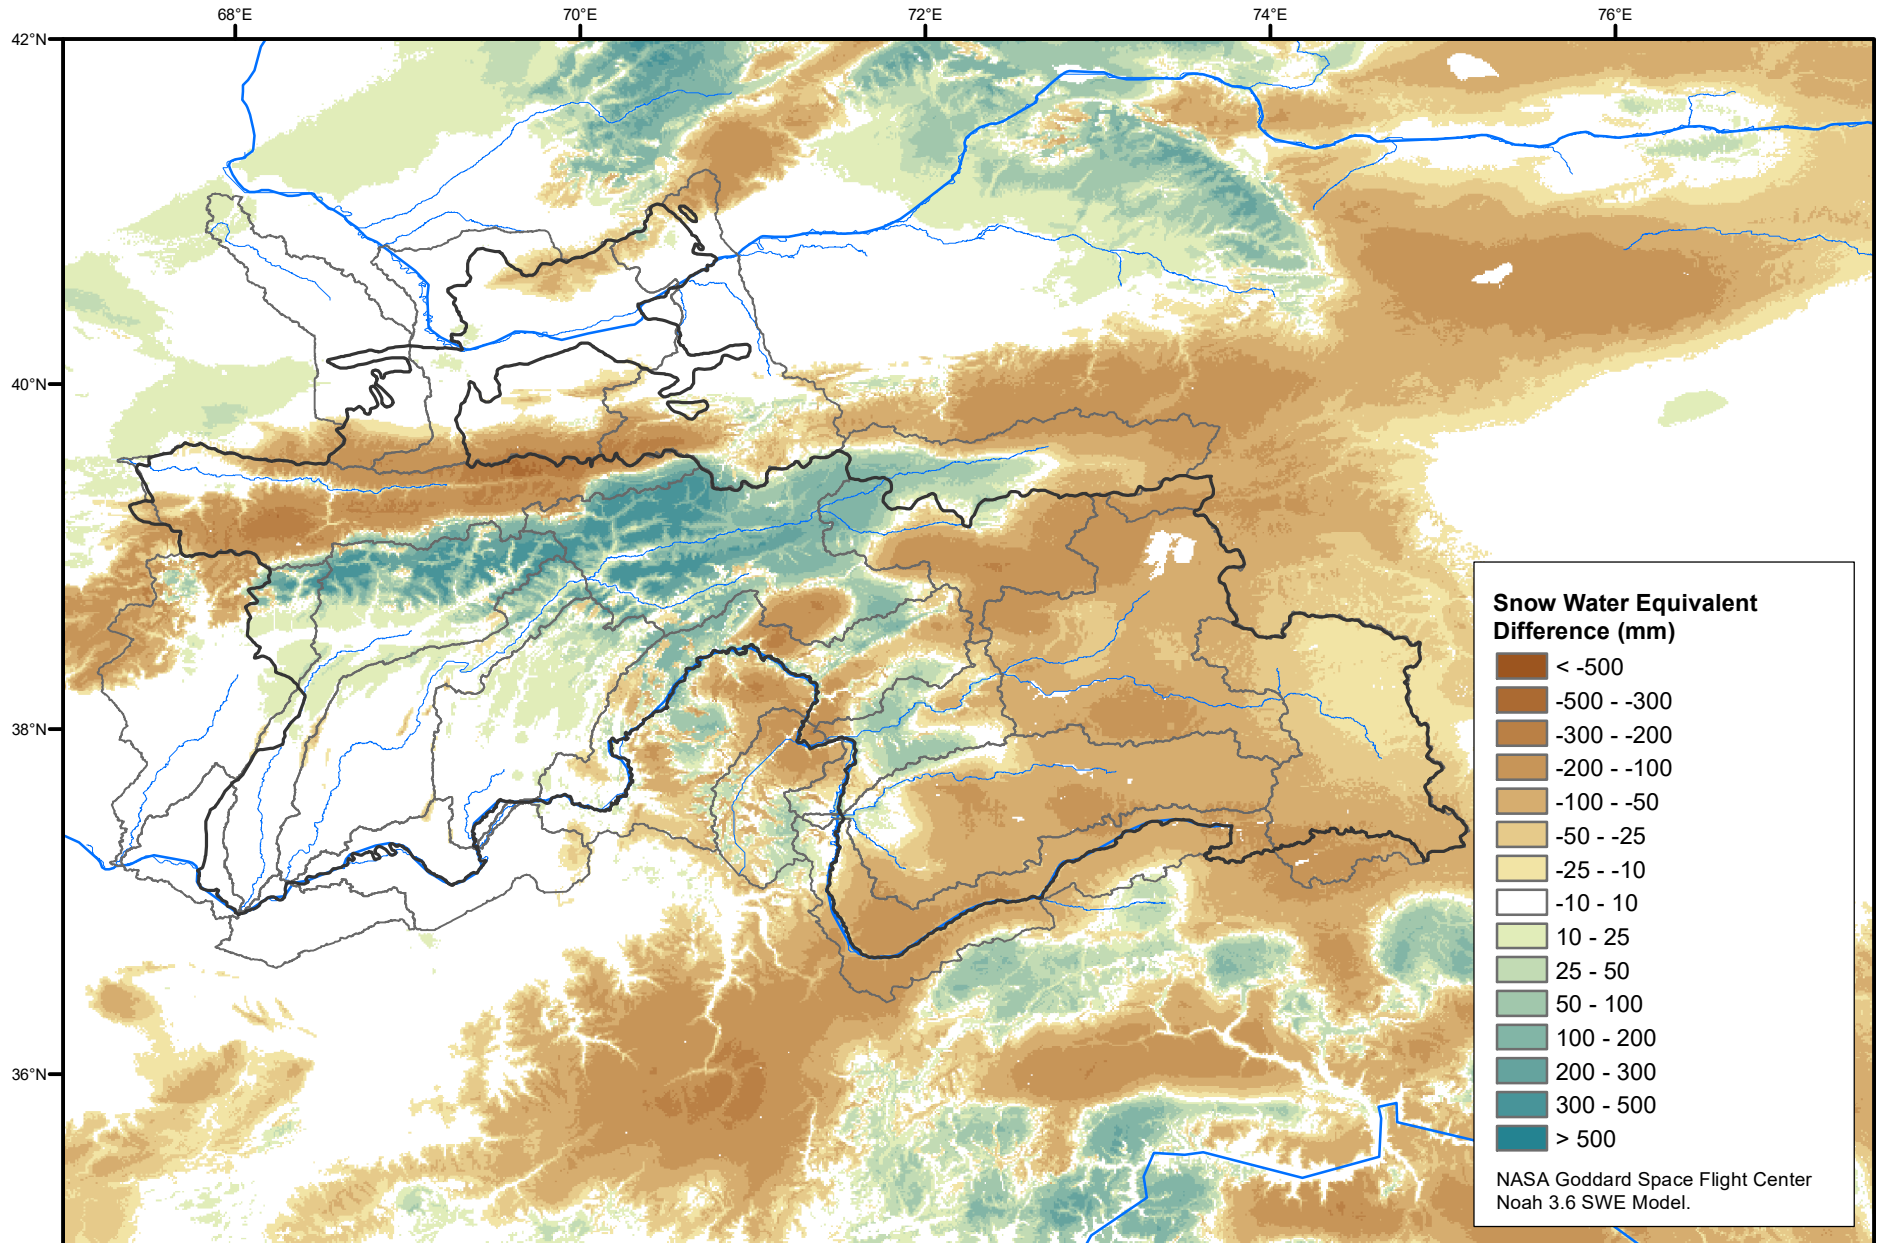

Daily Snow Water Equivalent Difference Anomaly

January 23, 2023 minus Average (2002-2016)

Map created by USGS/EROS