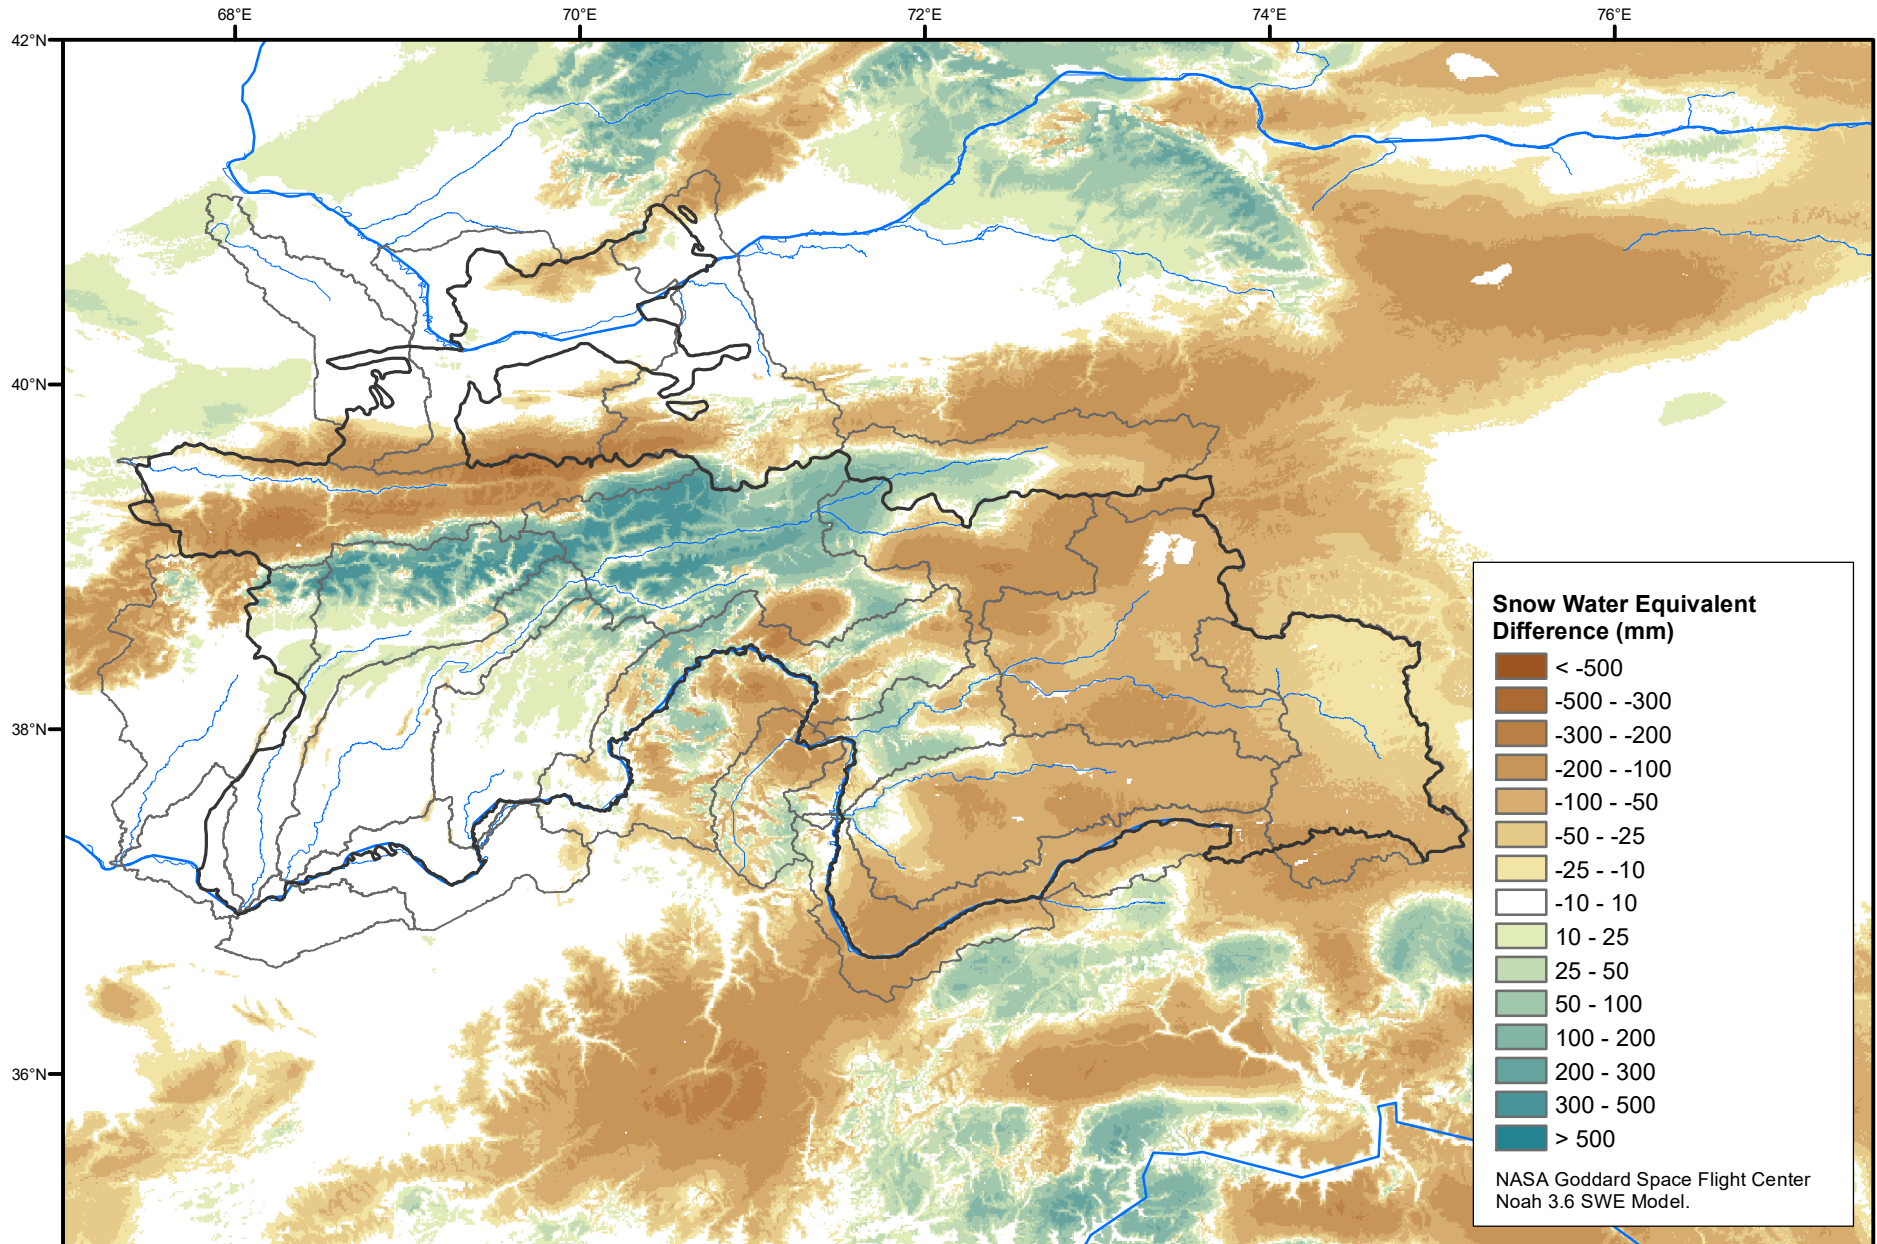

Daily Snow Water Equivalent Difference Anomaly

January 24, 2023 minus Average (2002-2016)

Map created by USGS/EROS