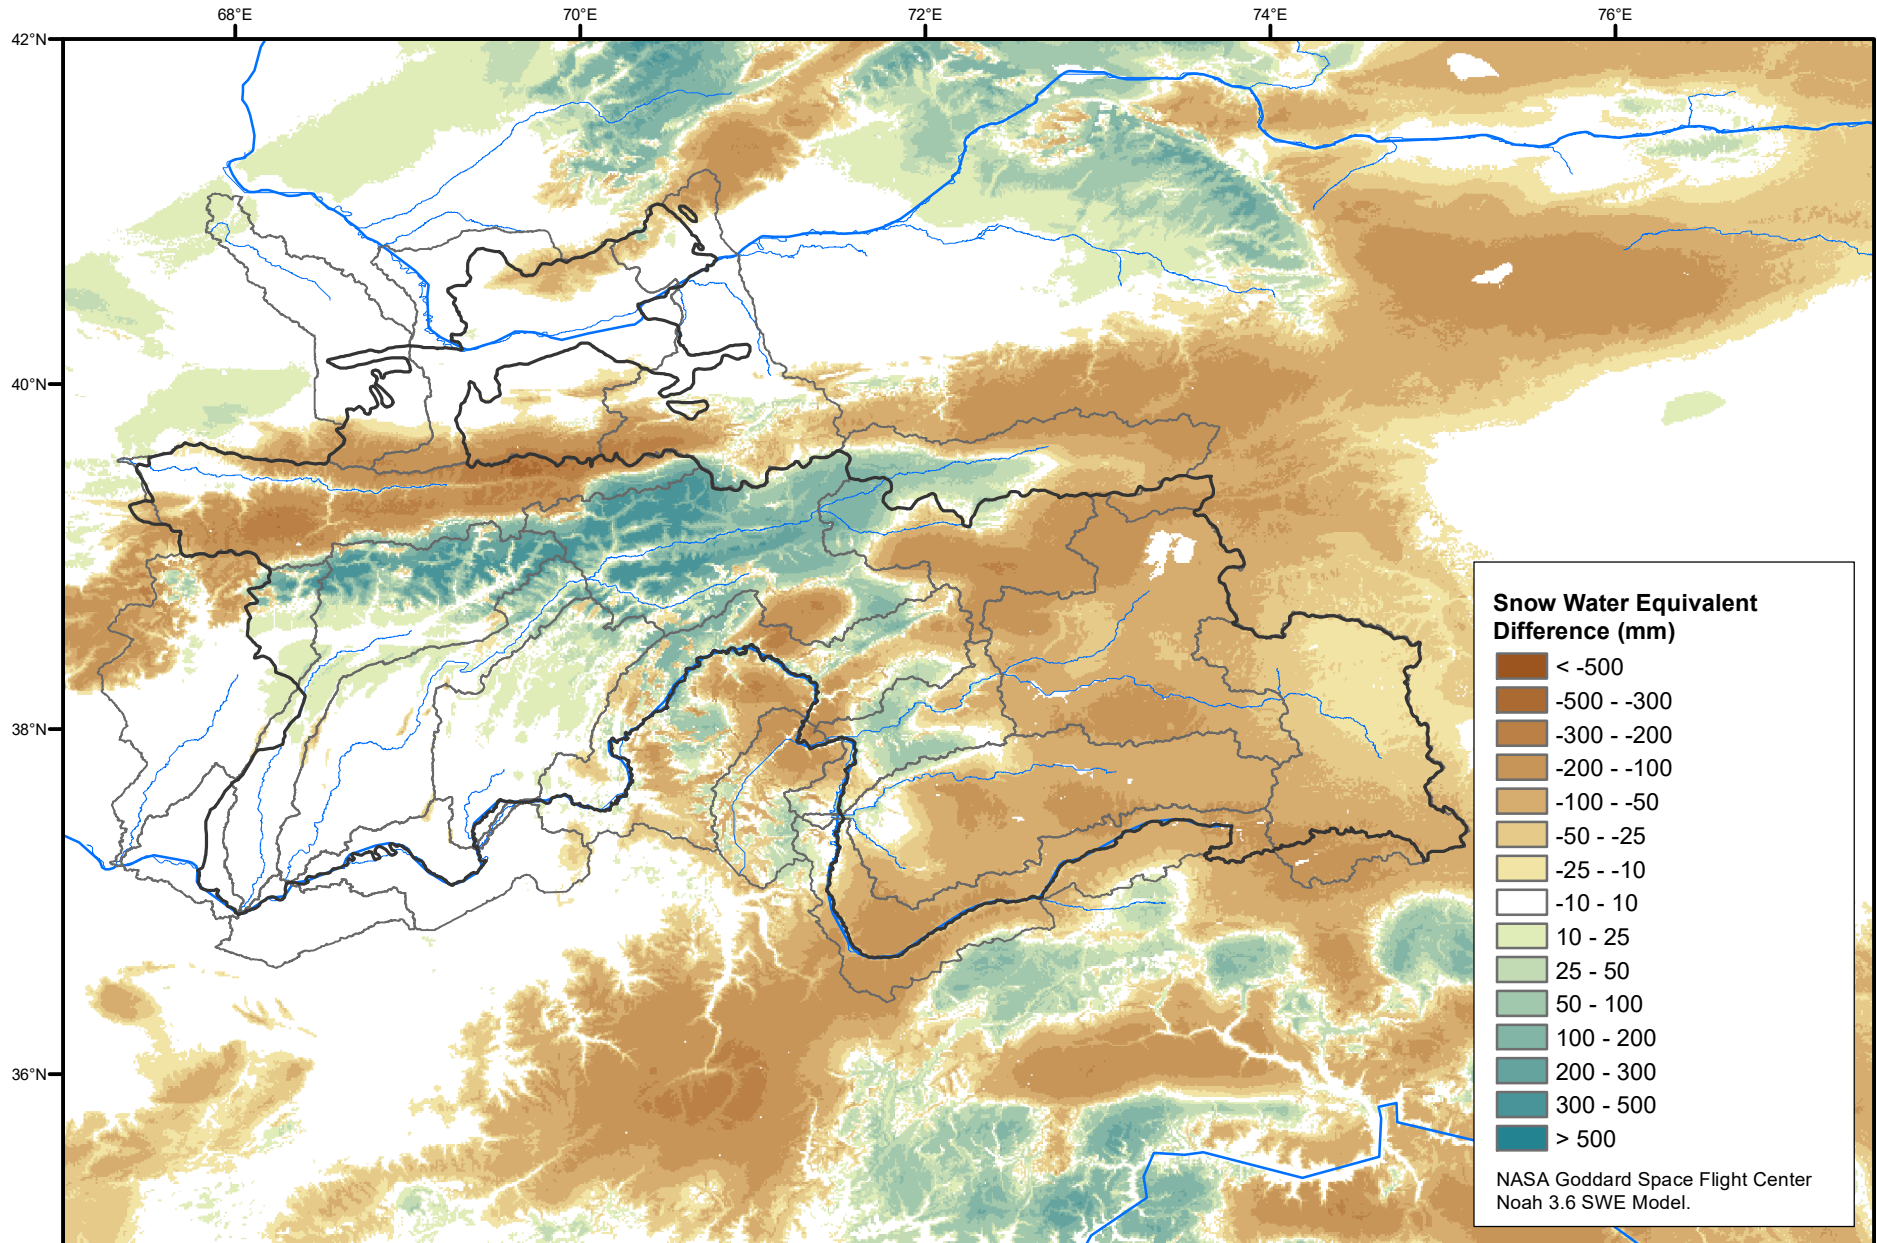

Daily Snow Water Equivalent Difference Anomaly

January 25, 2023 minus Average (2002-2016)

Map created by USGS/EROS