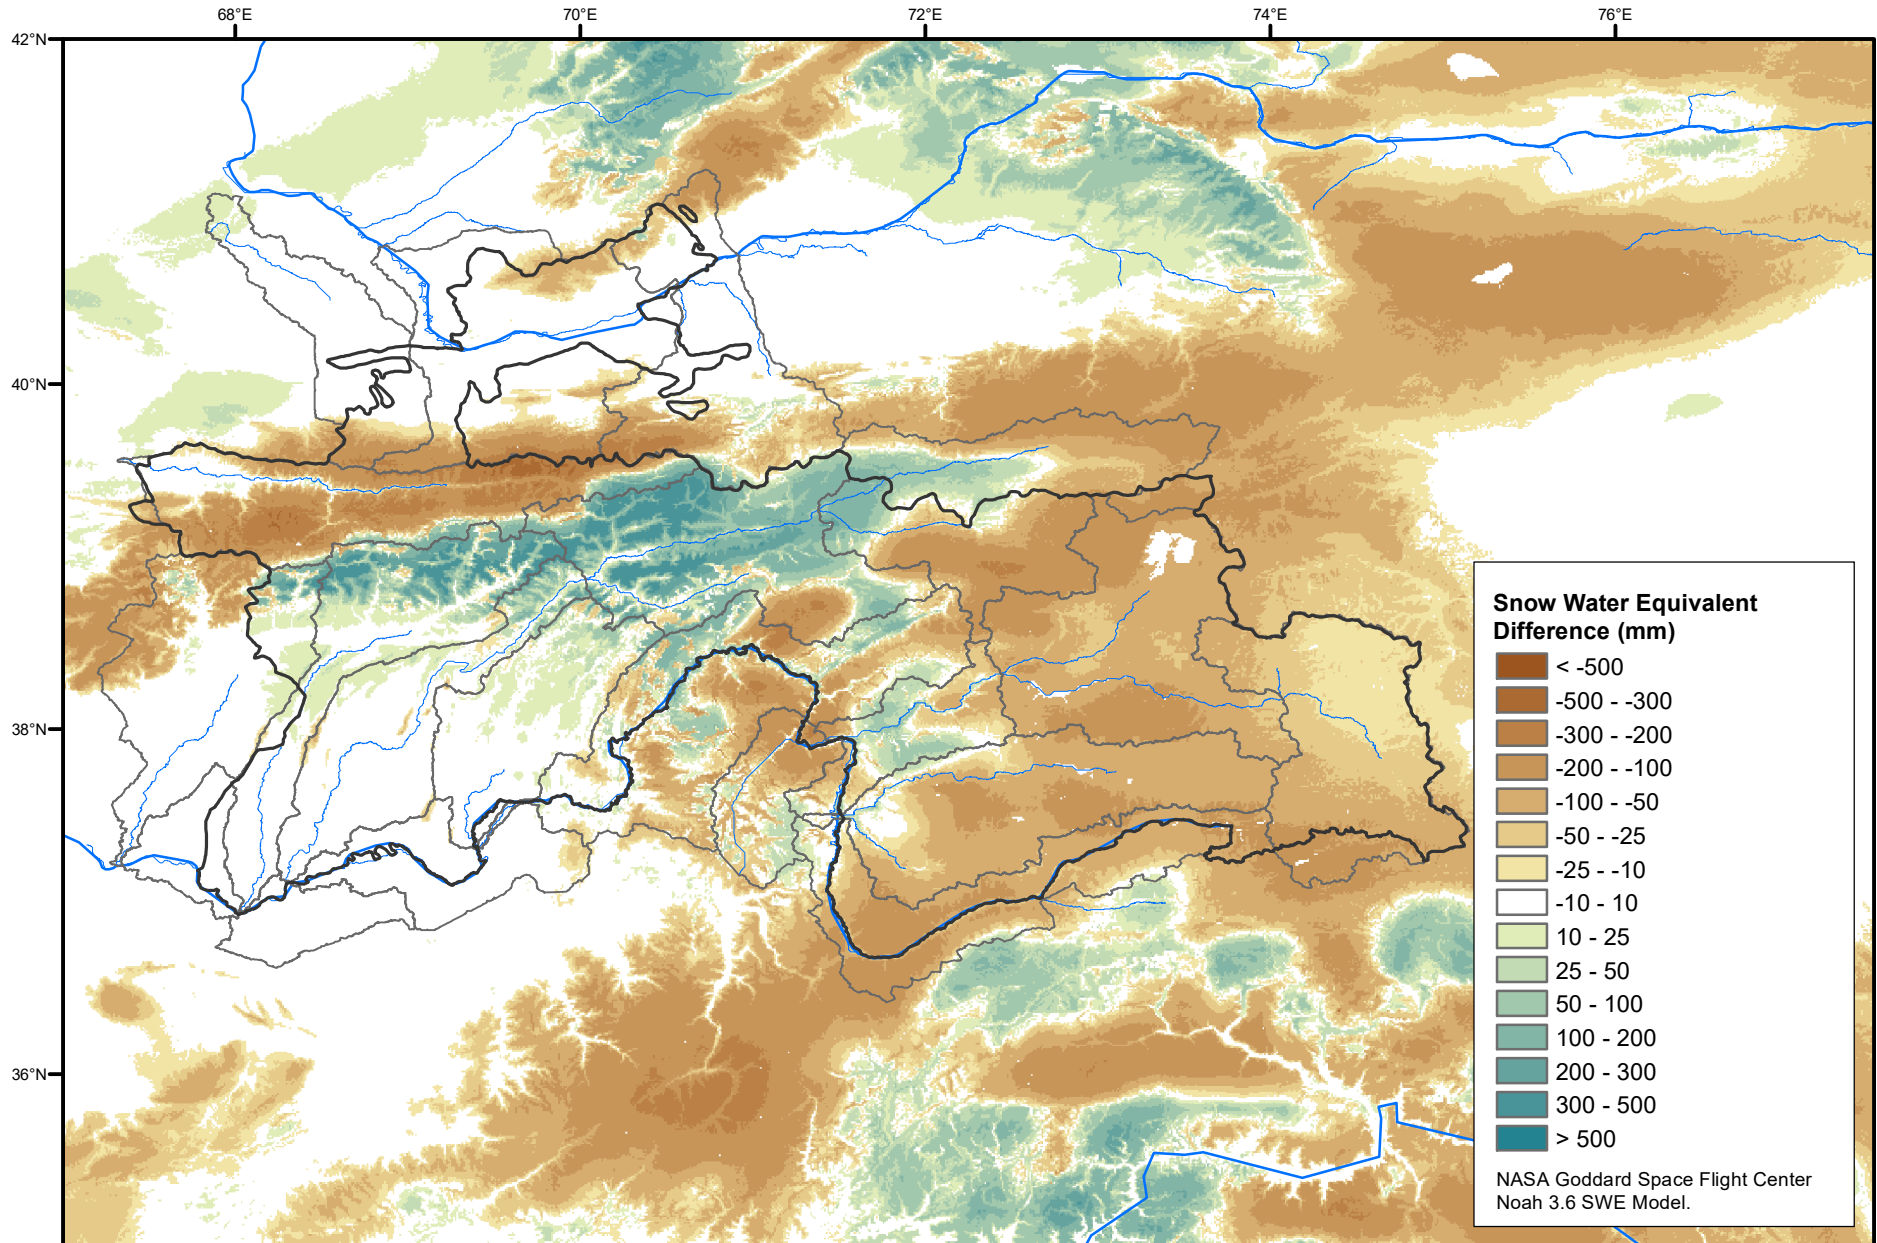

Daily Snow Water Equivalent Difference Anomaly

January 27, 2023 minus Average (2002-2016)

Map created by USGS/EROS