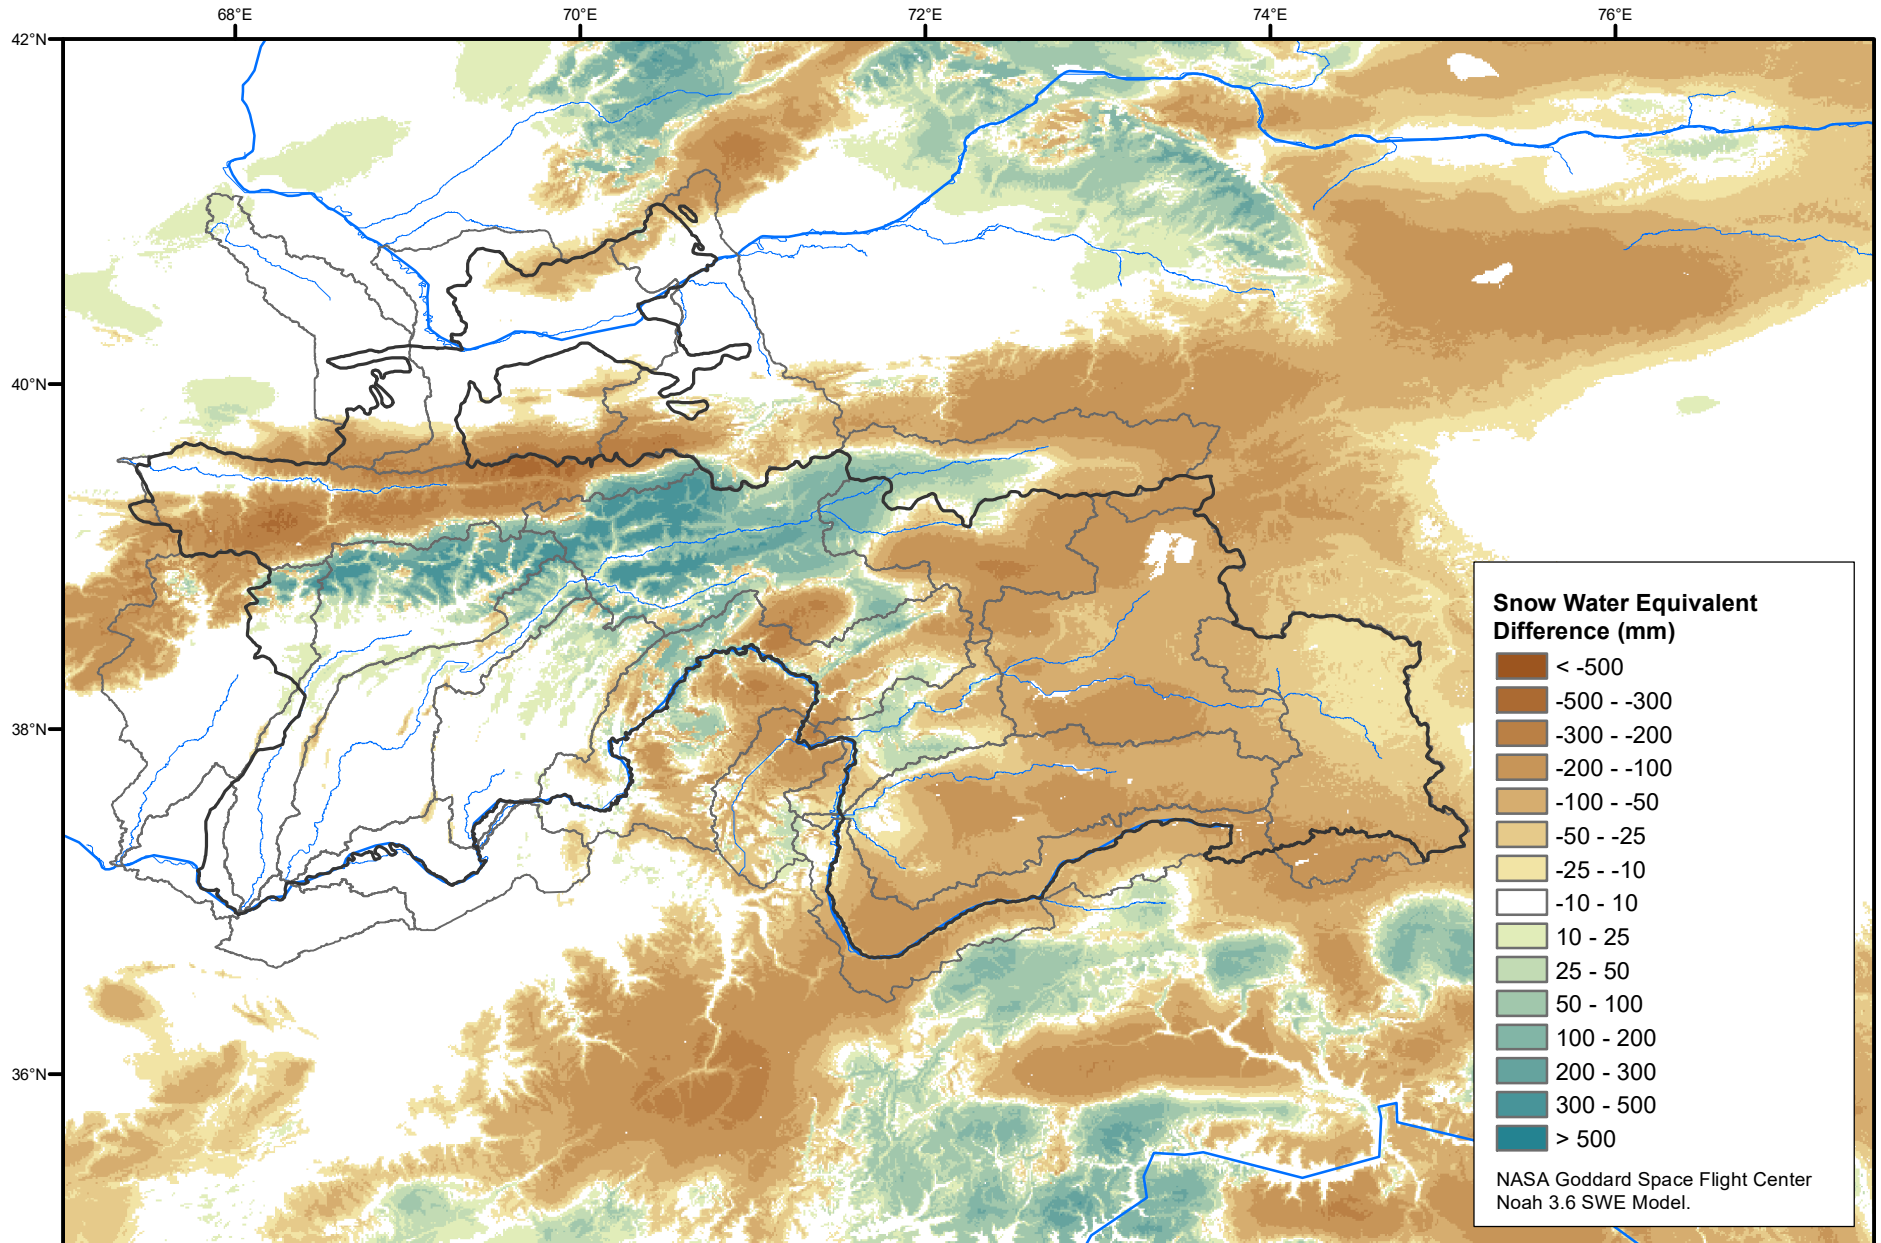

# Daily Snow Water Equivalent Difference Anomaly

January 30, 2023 minus Average (2002-2016)

Map created by USGS/EROS