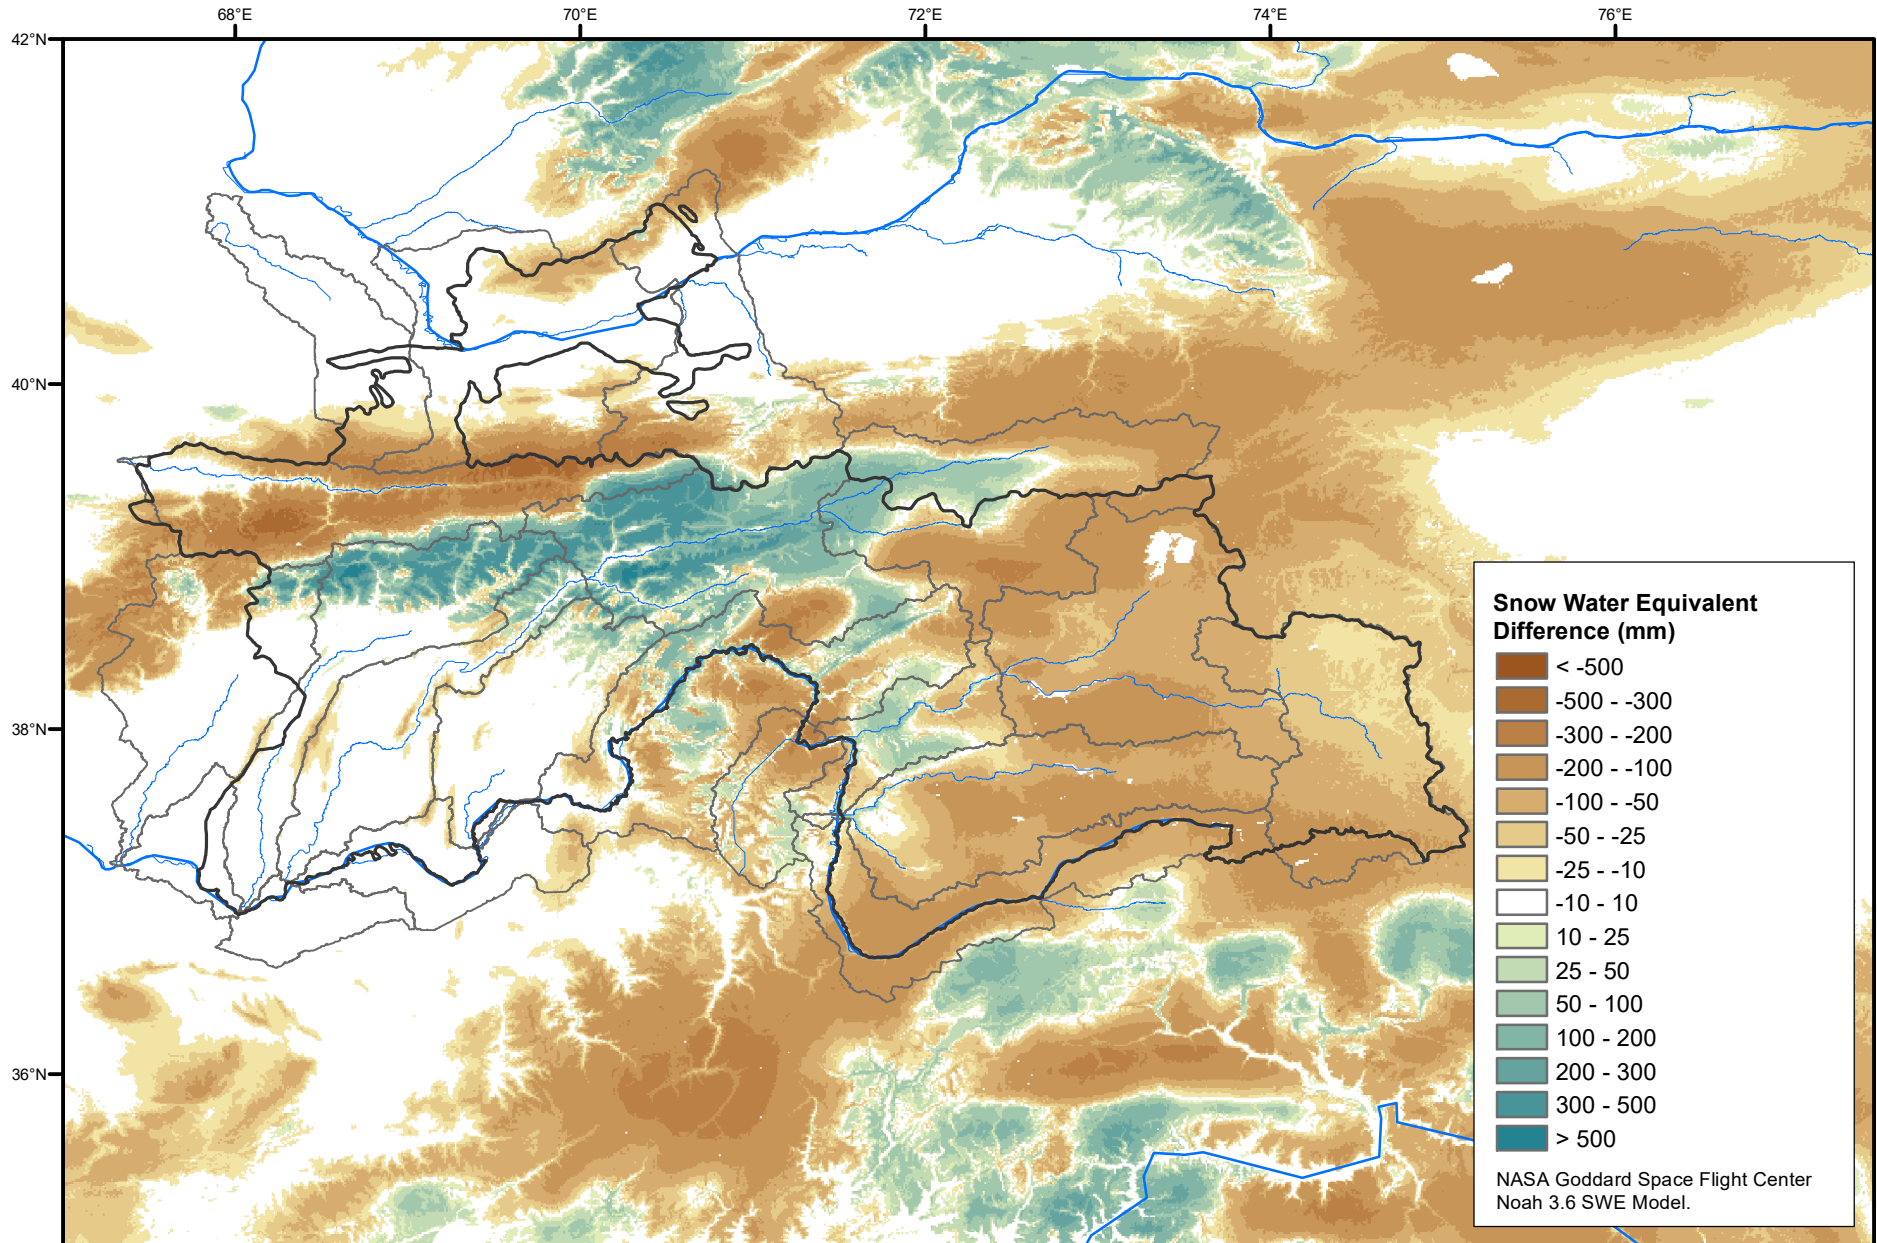

Daily Snow Water Equivalent Difference Anomaly

February 06, 2023 minus Average (2002-2016)

Map created by USGS/EROS