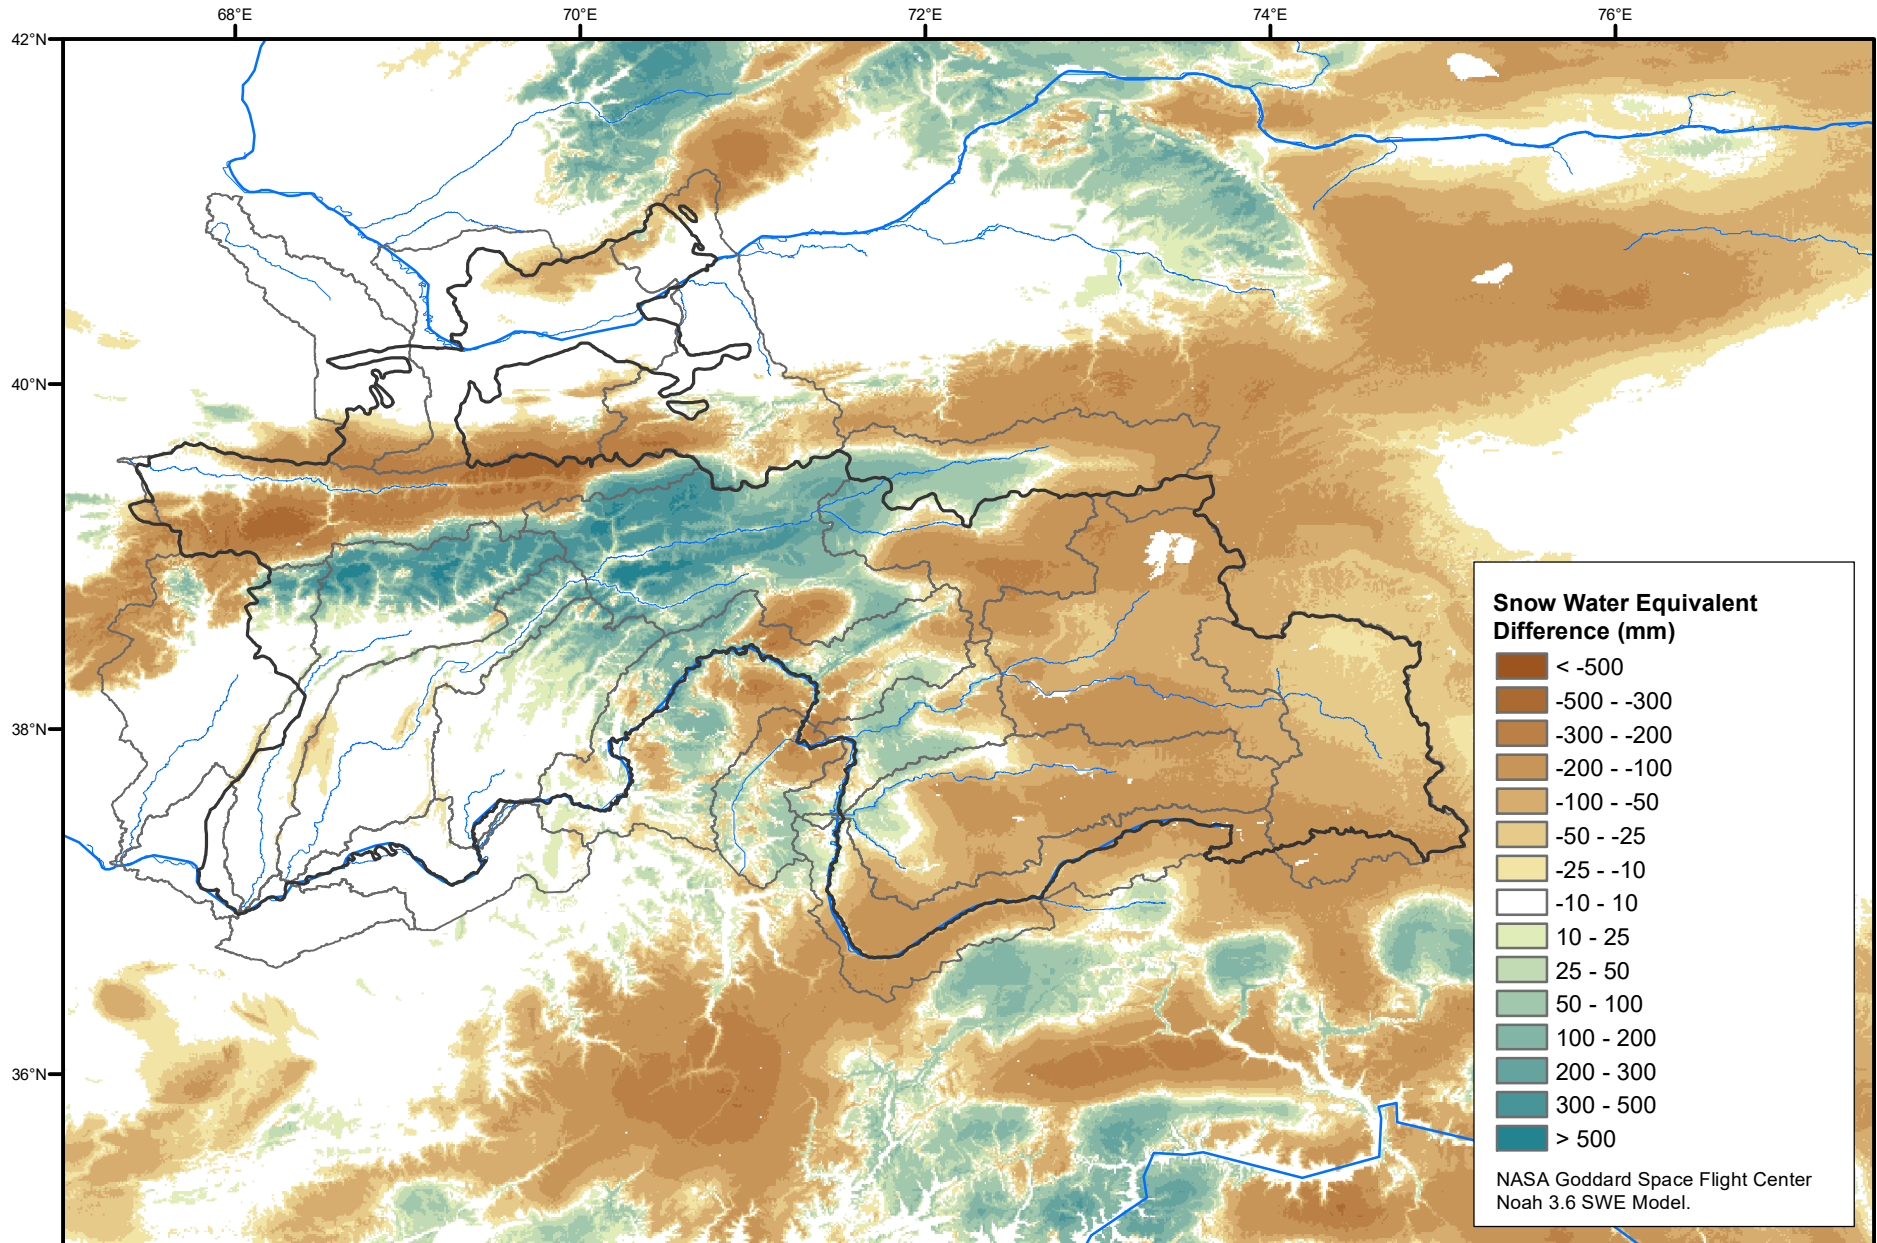

Daily Snow Water Equivalent Difference Anomaly

February 15, 2023 minus Average (2002-2016)

Map created by USGS/EROS