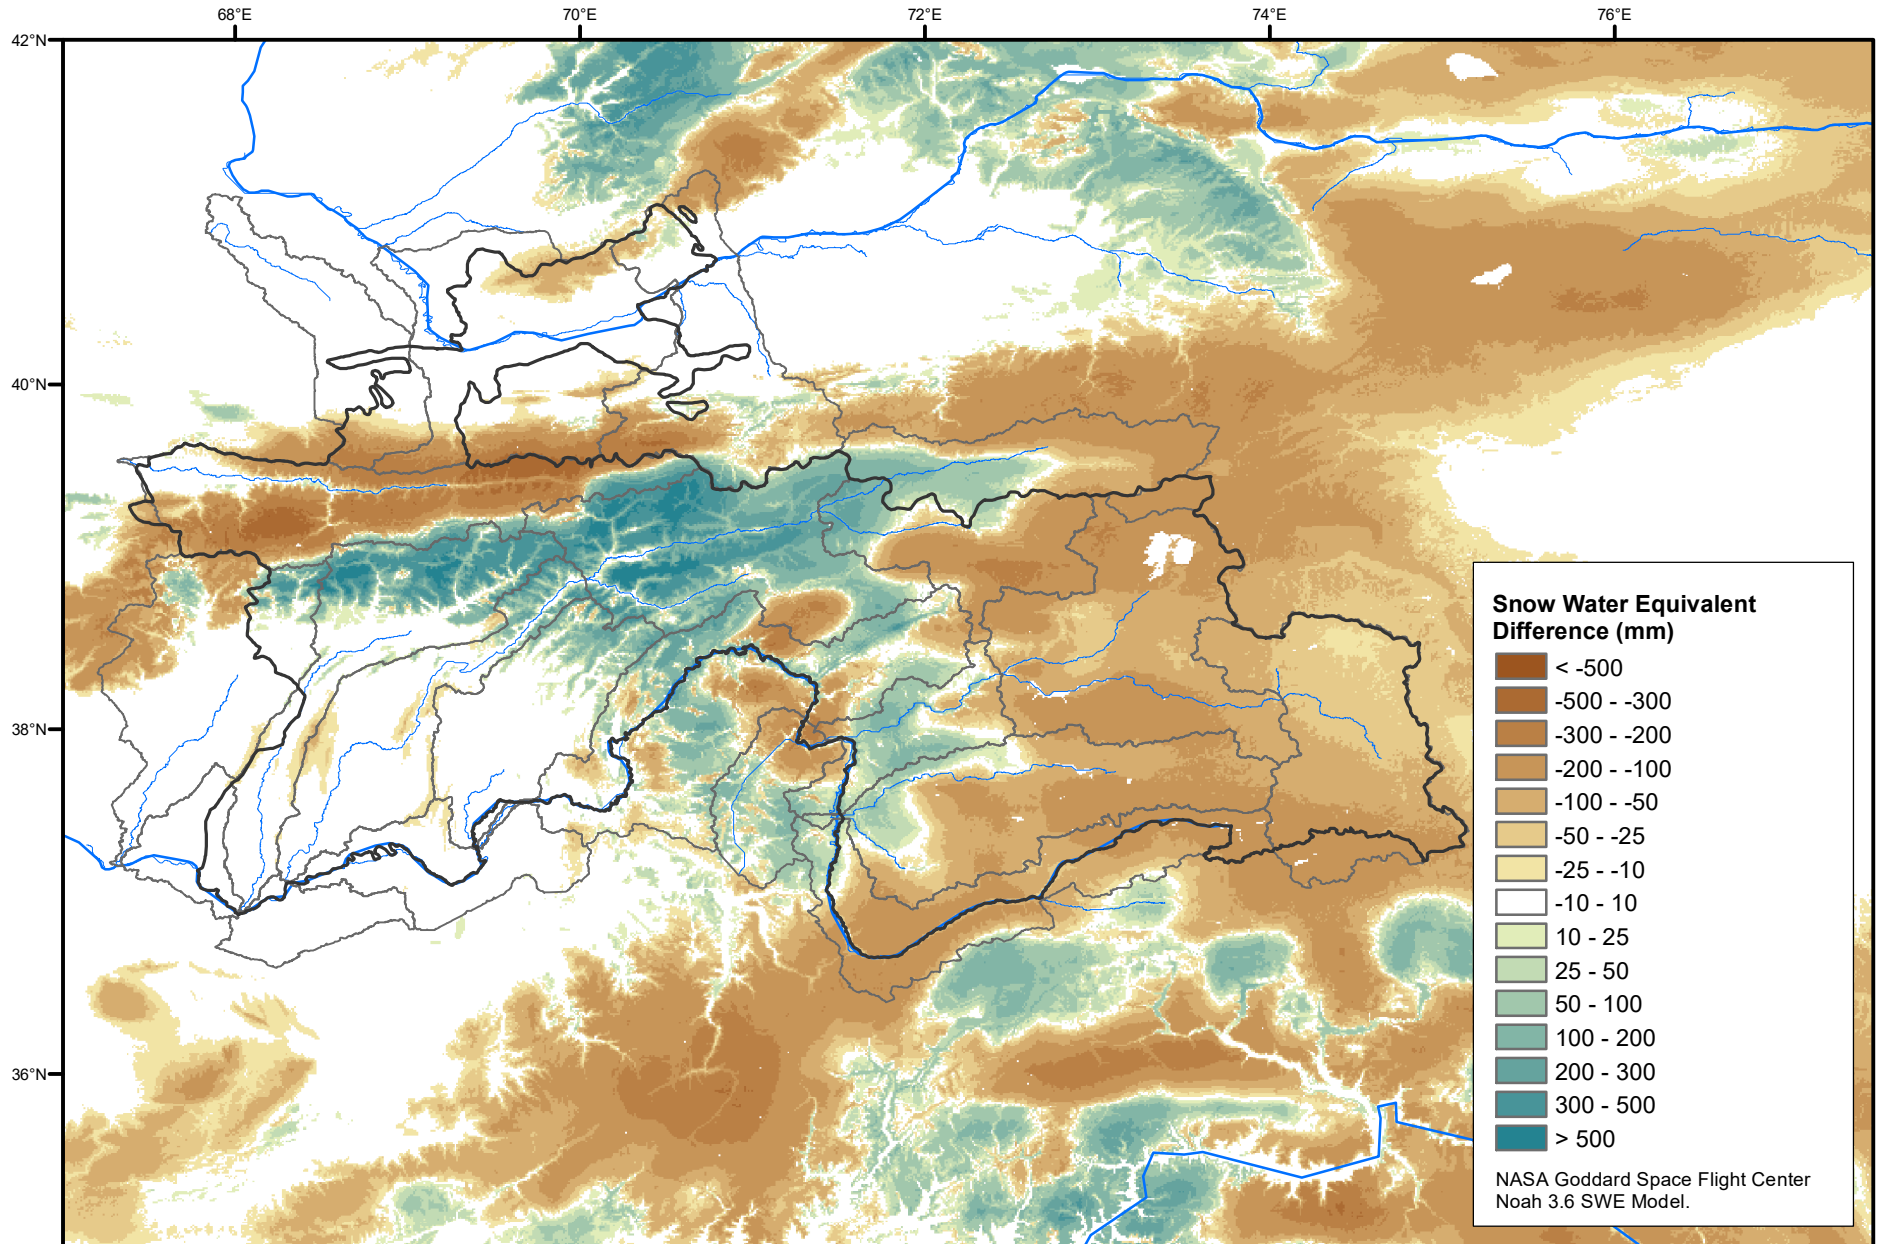

Daily Snow Water Equivalent Difference Anomaly

February 16, 2023 minus Average (2002-2016)

Map created by USGS/EROS