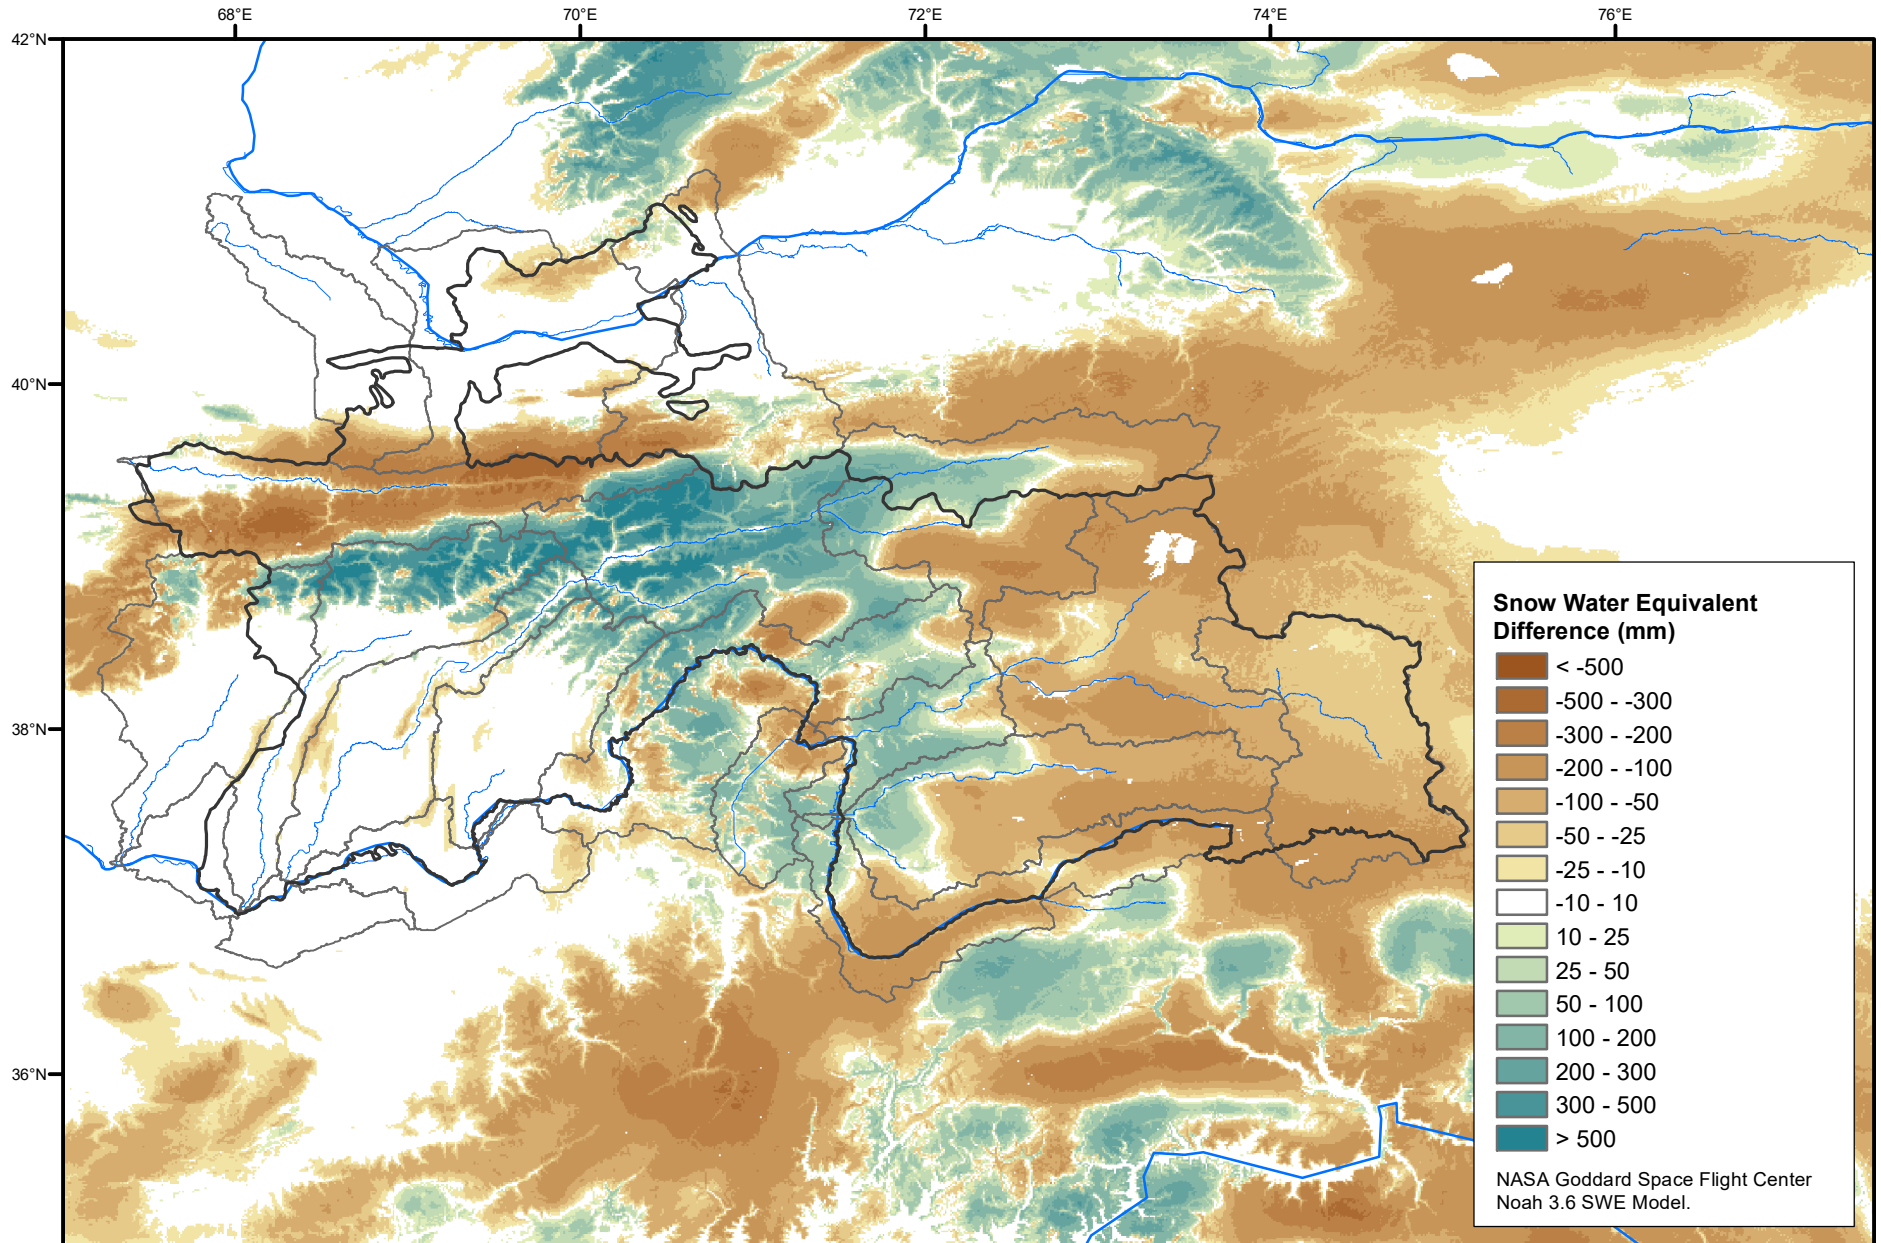

# Daily Snow Water Equivalent Difference Anomaly

February 18, 2023 minus Average (2002-2016)

Map created by USGS/EROS