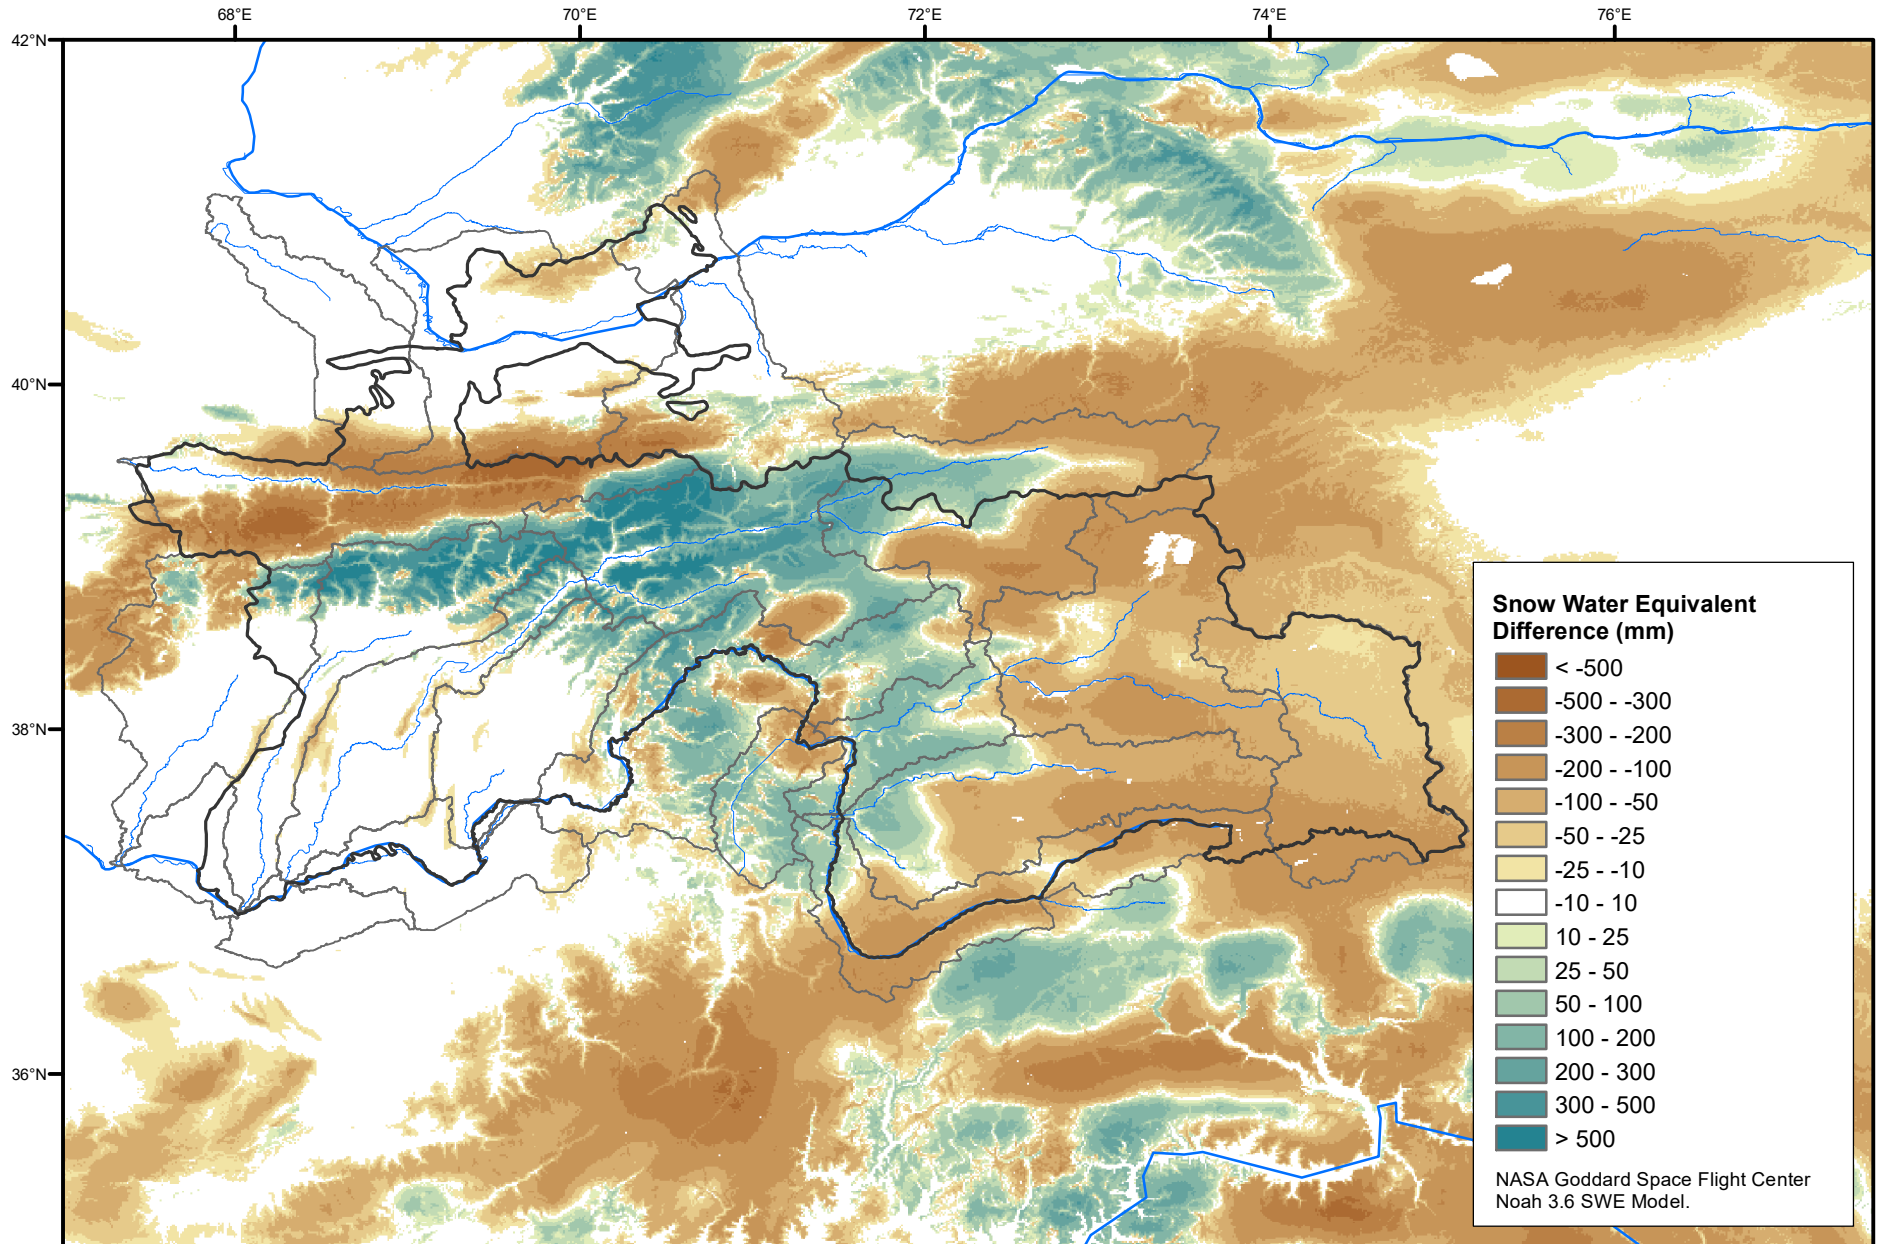

Daily Snow Water Equivalent Difference Anomaly

February 19, 2023 minus Average (2002-2016)

Map created by USGS/EROS