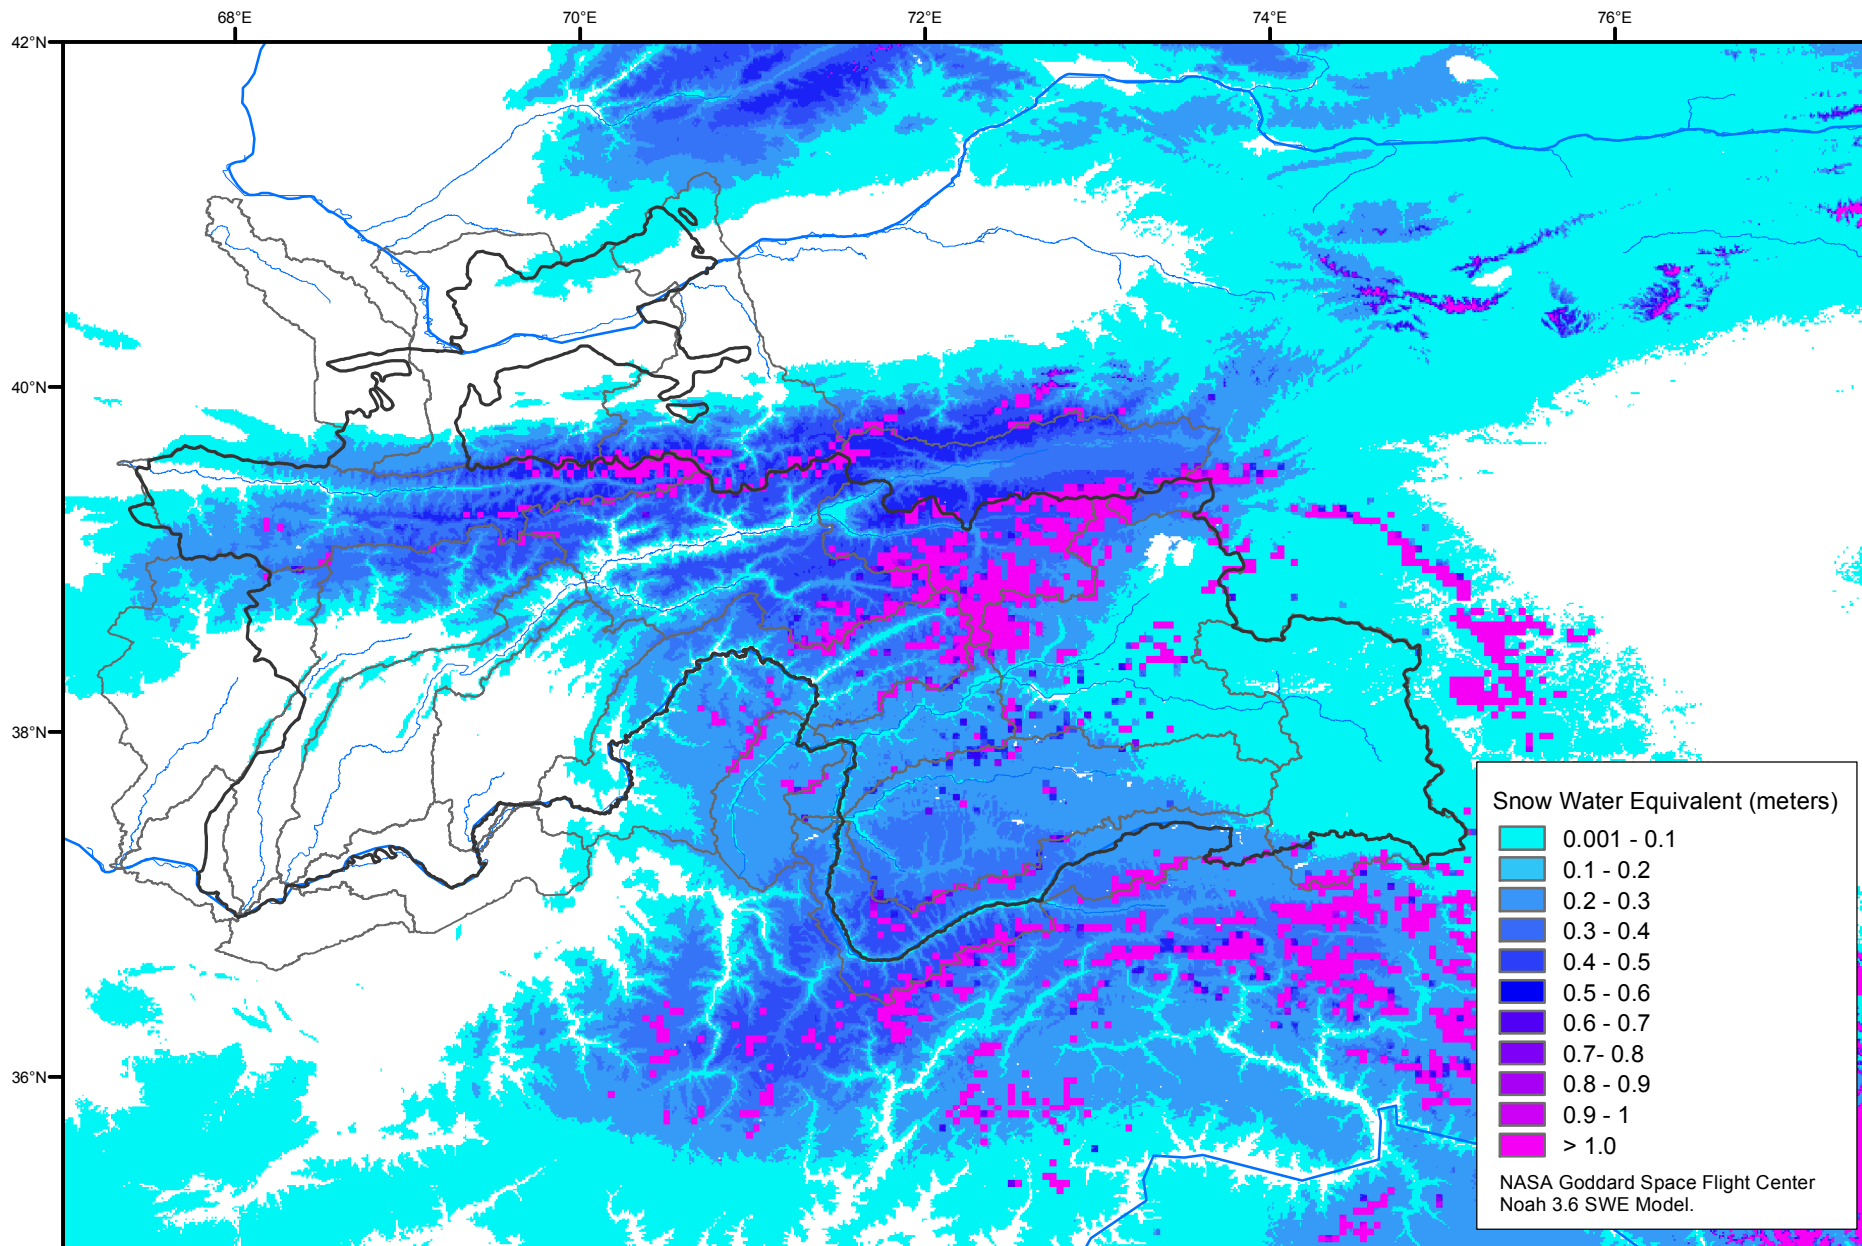

# Snow Water Equivalent by Basin

December 24, 2000

Map created by USGS/EROS