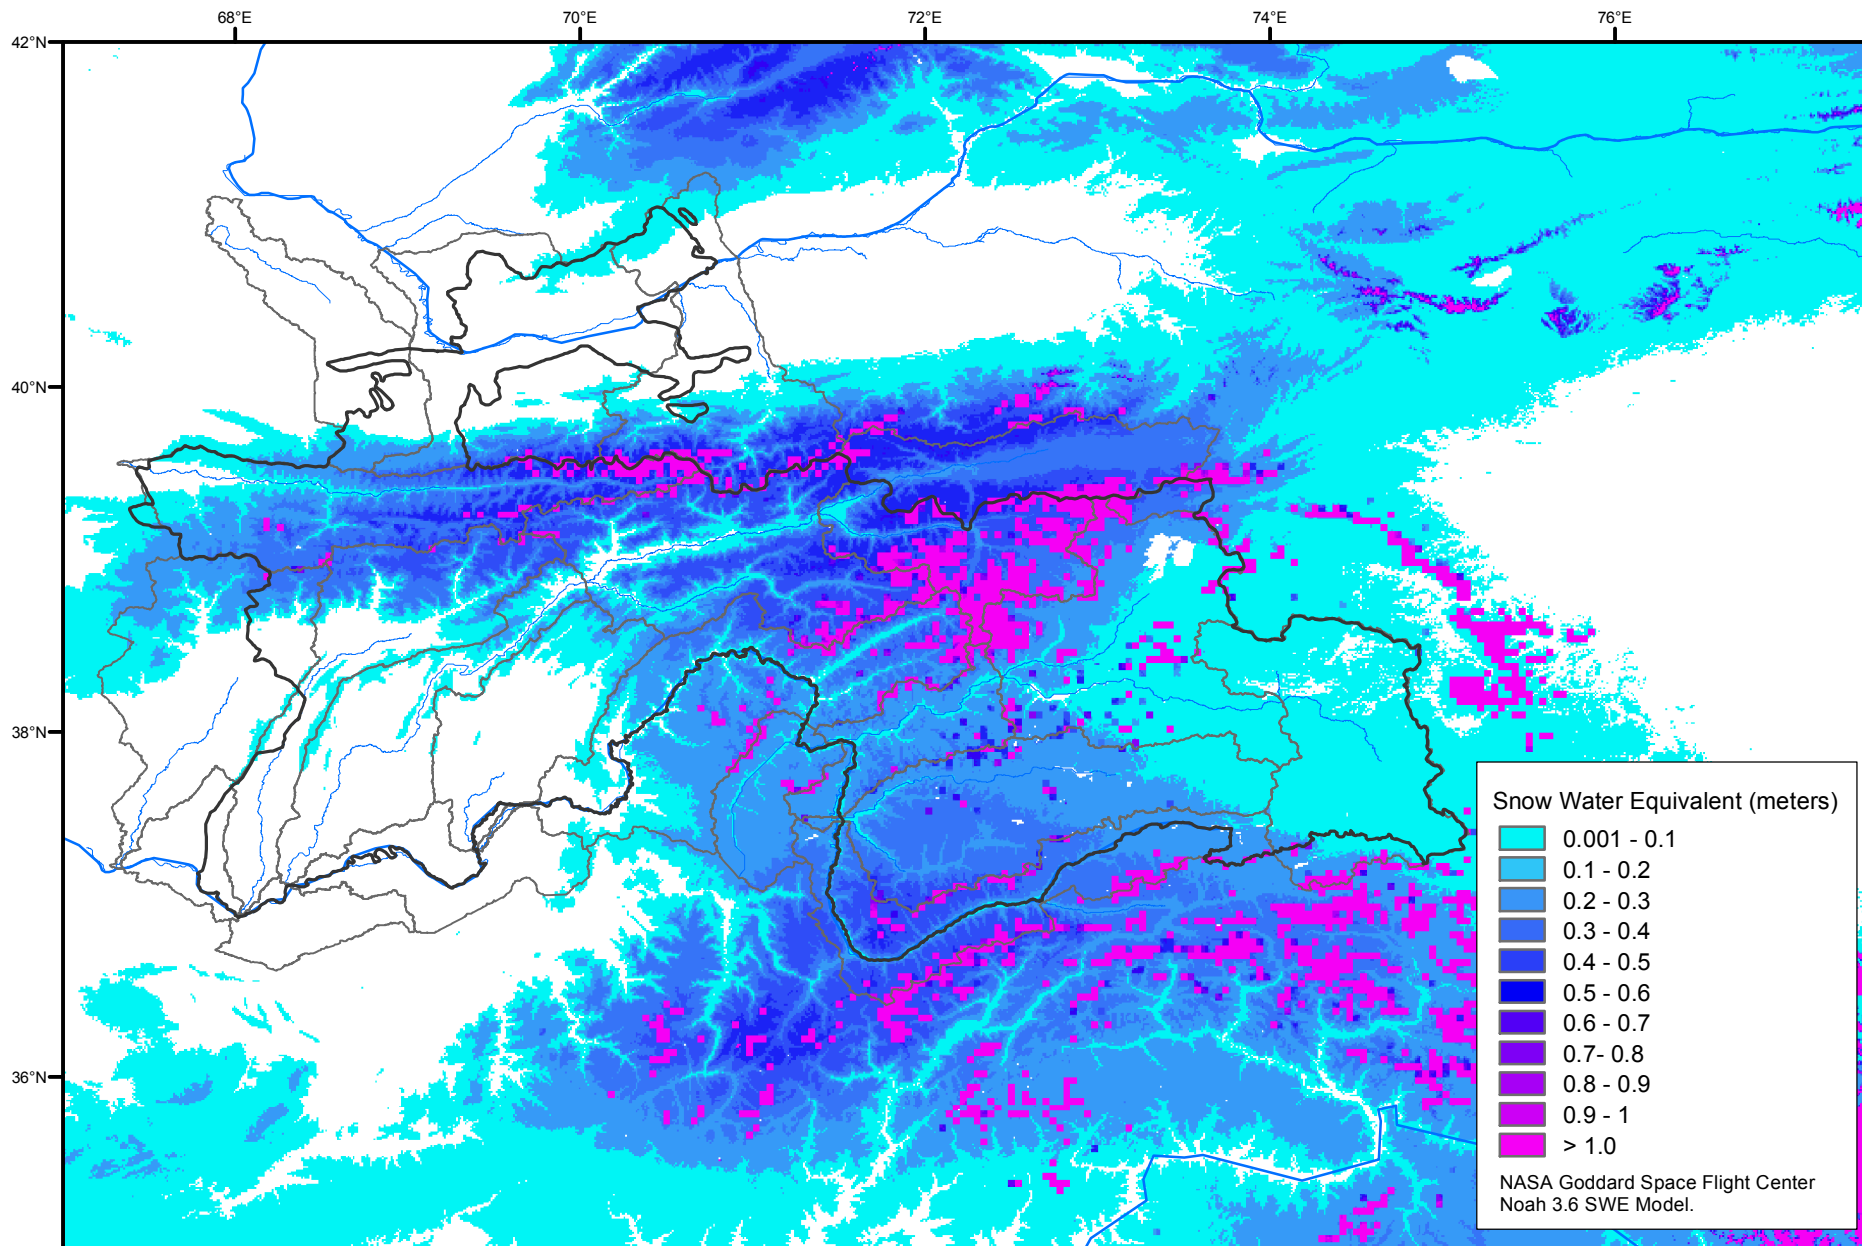

# Snow Water Equivalent by Basin

January 02, 2001

Map created by USGS/EROS