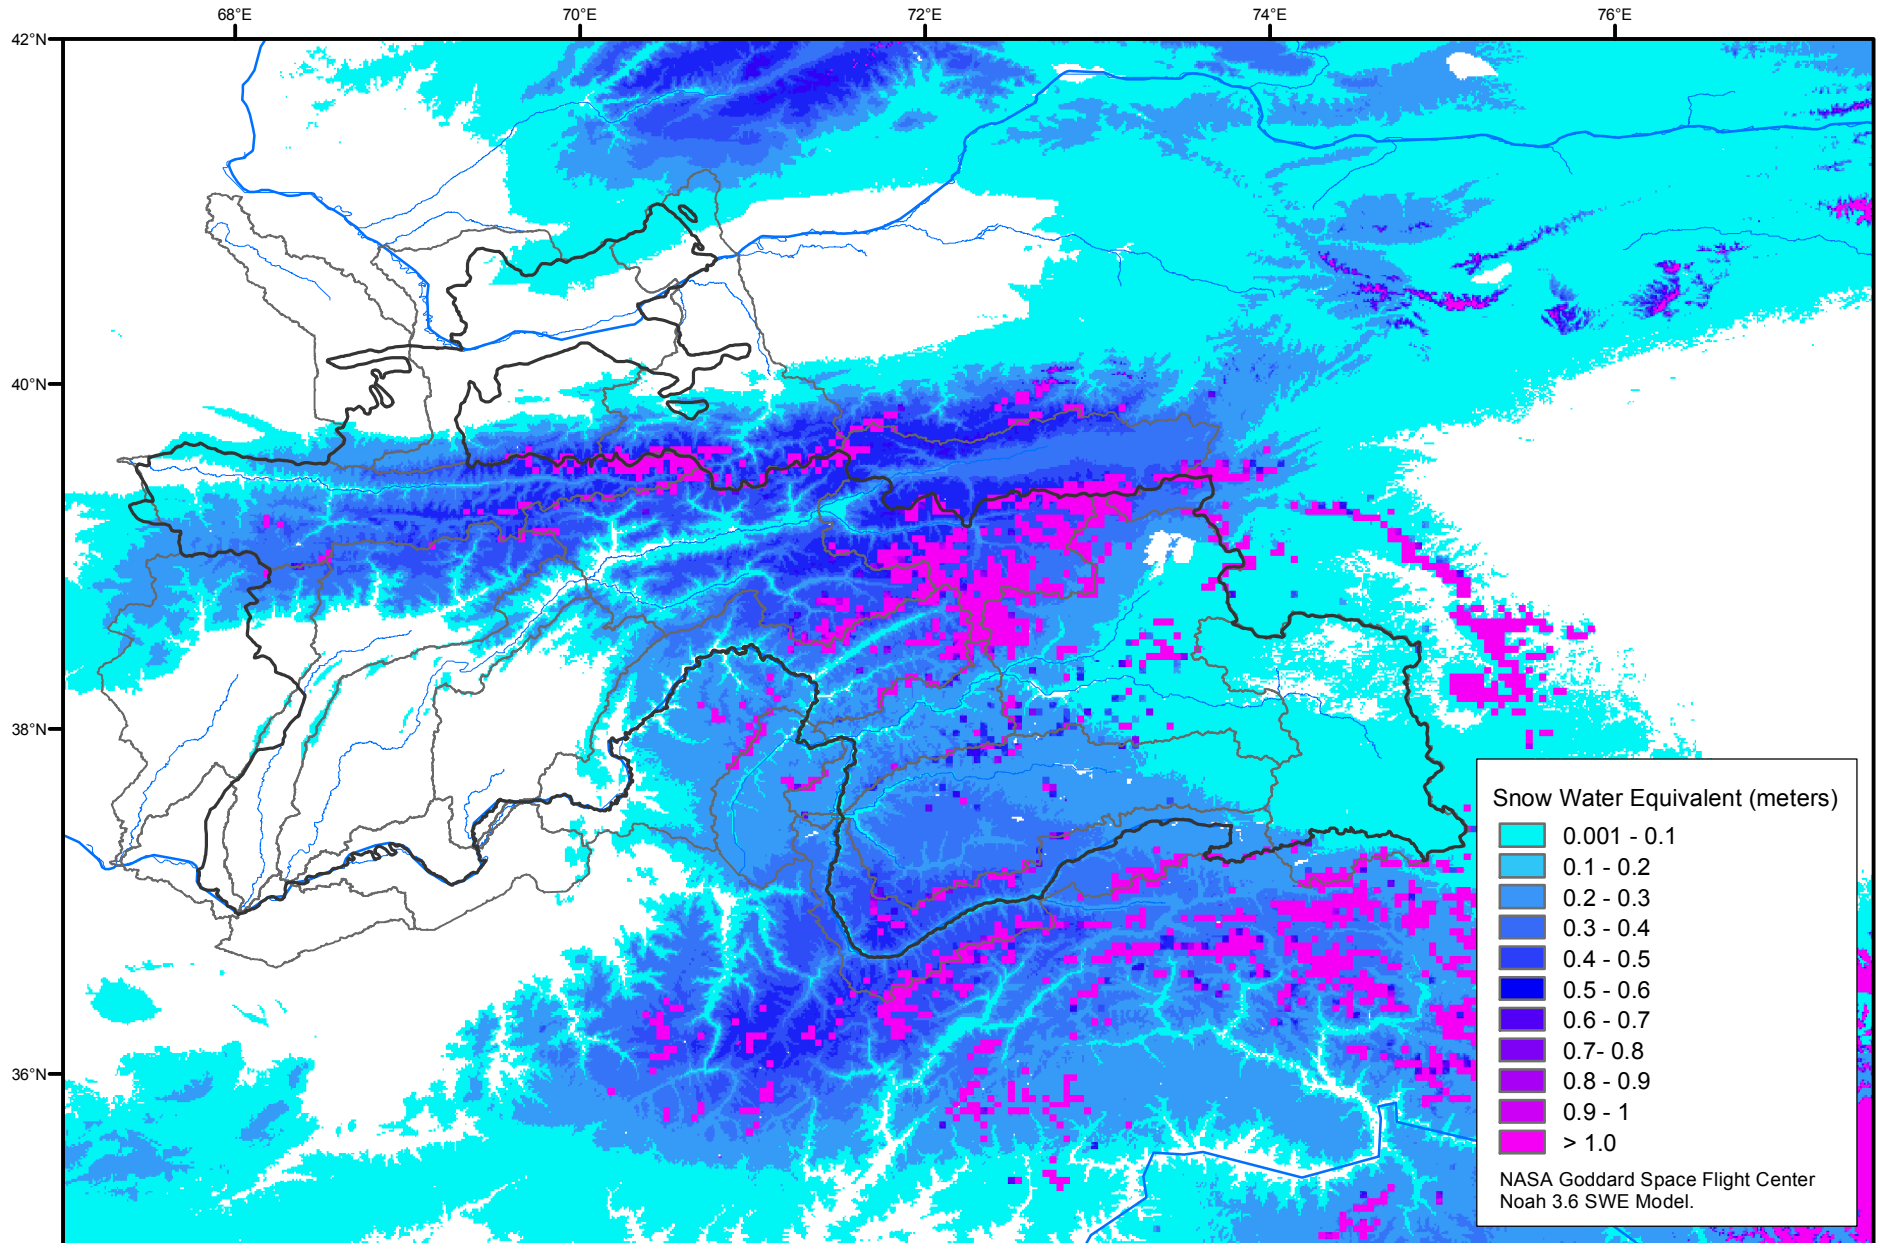

# Snow Water Equivalent by Basin

January 13, 2001

Map created by USGS/EROS