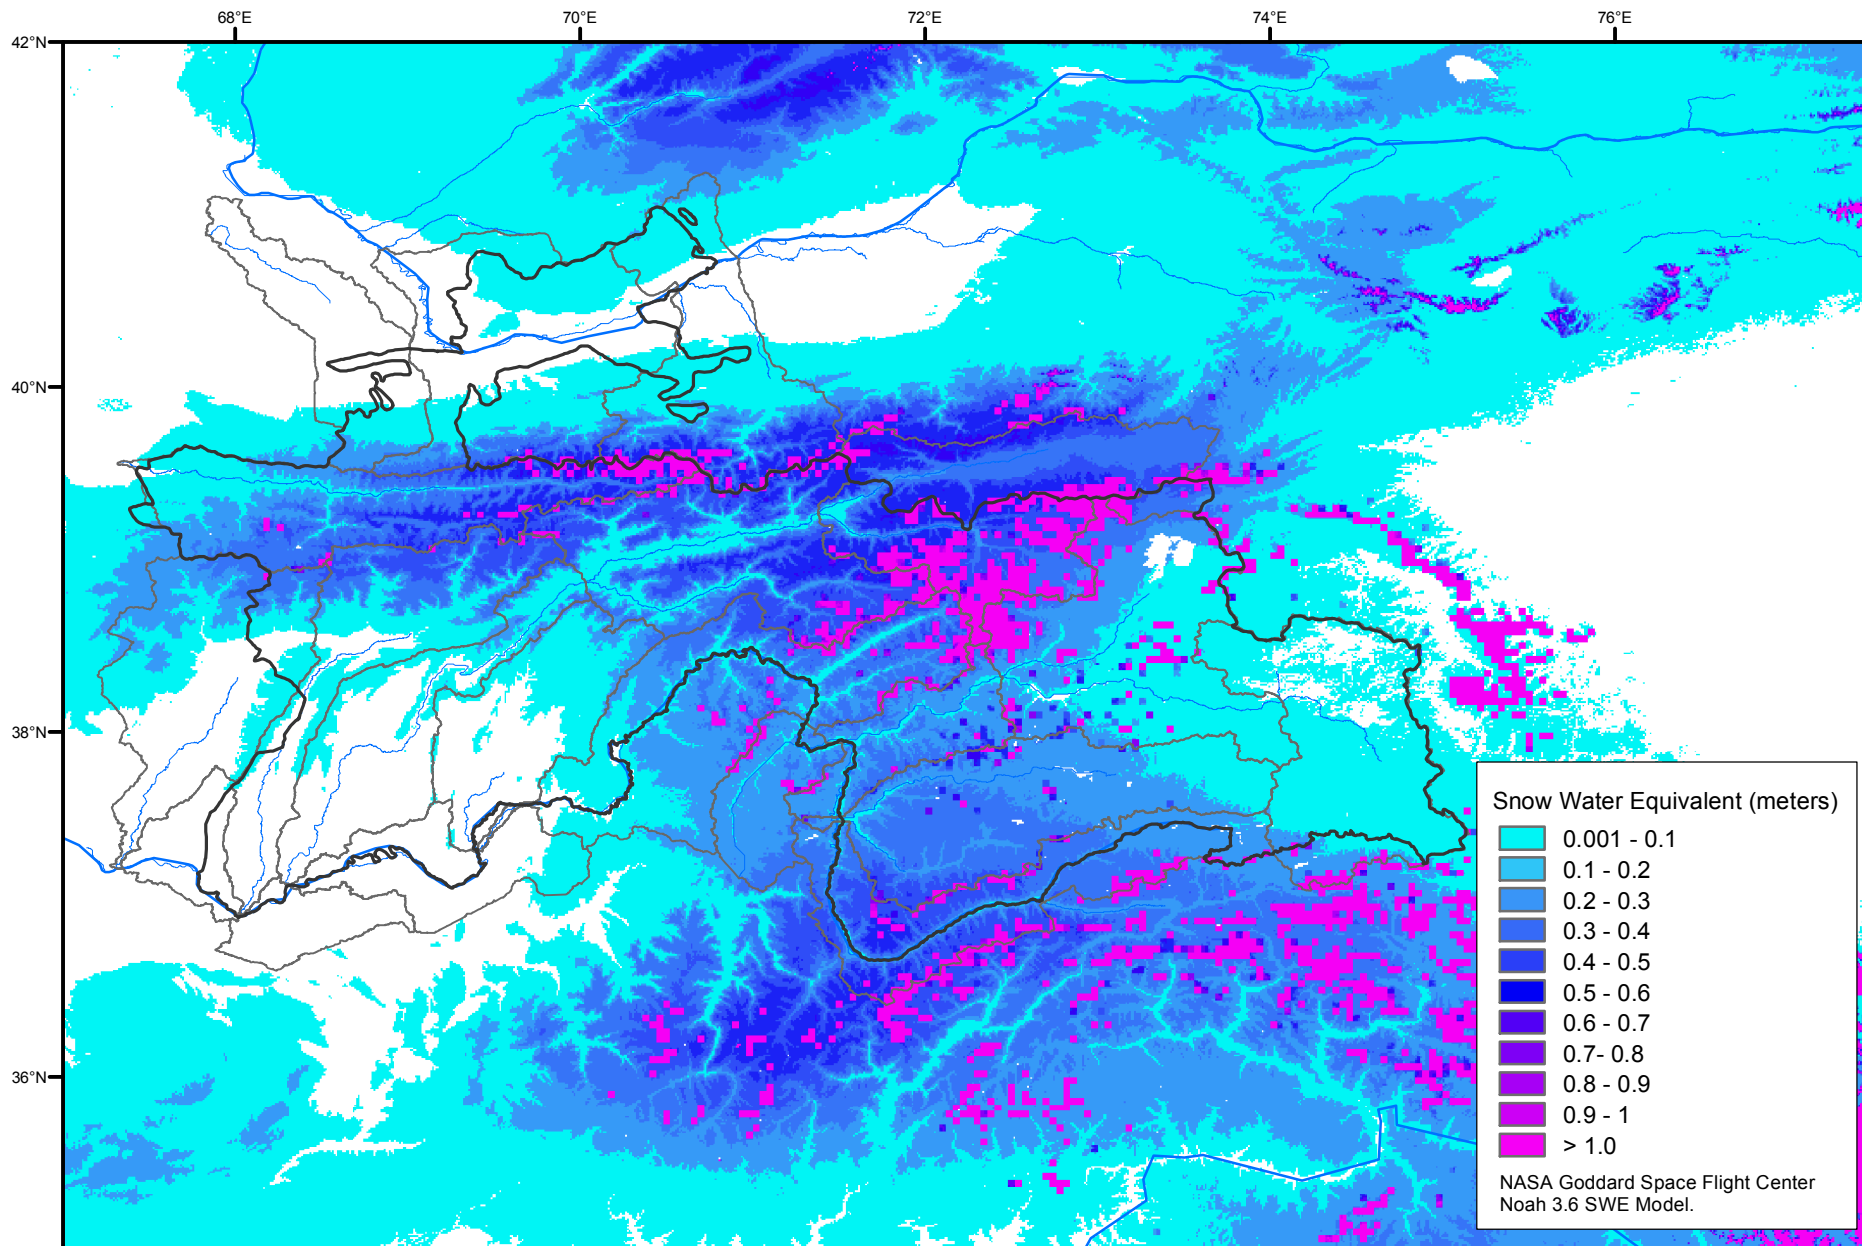

Snow Water Equivalent by Basin

January 17, 2001

Map created by USGS/EROS