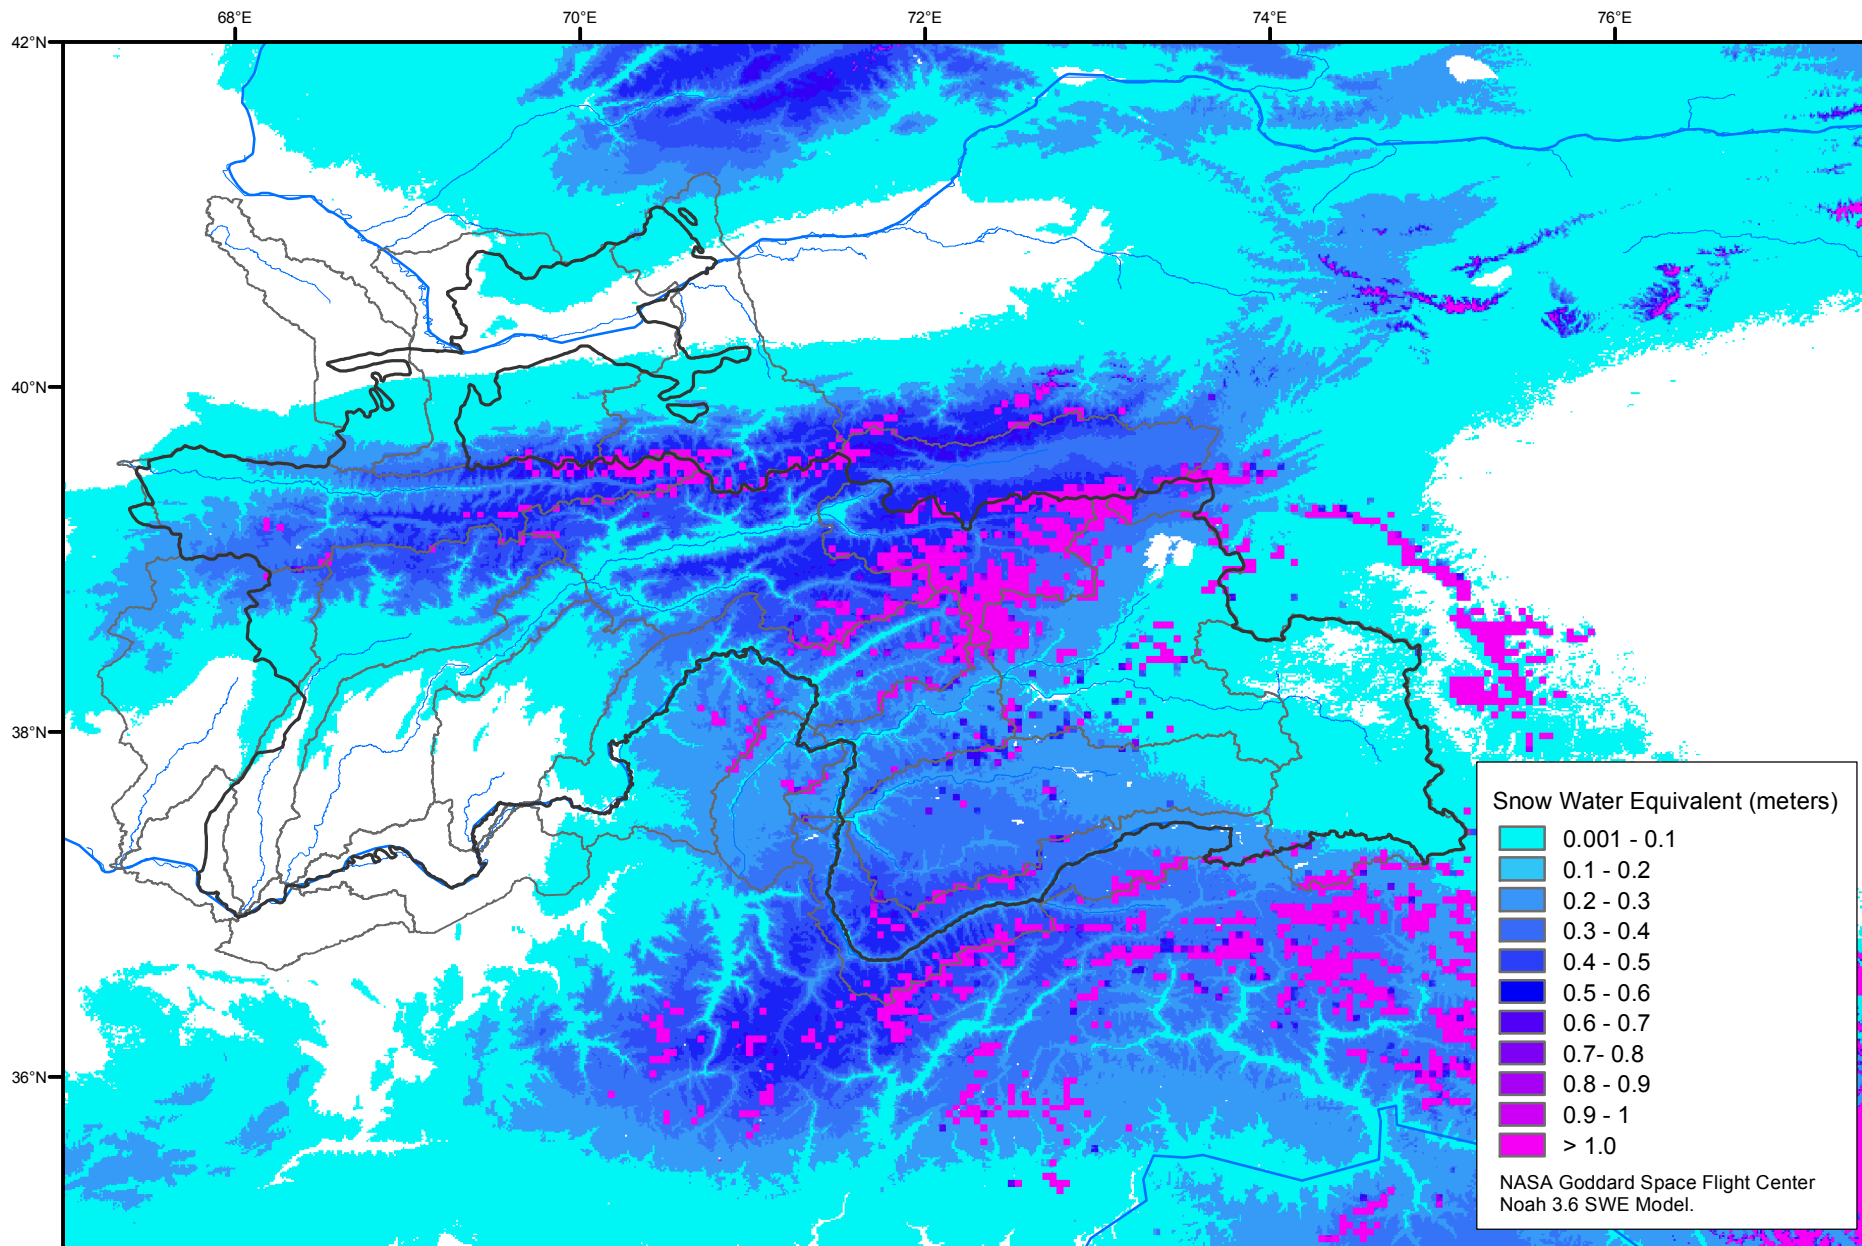

Snow Water Equivalent by Basin

January 22, 2001

Map created by USGS/EROS