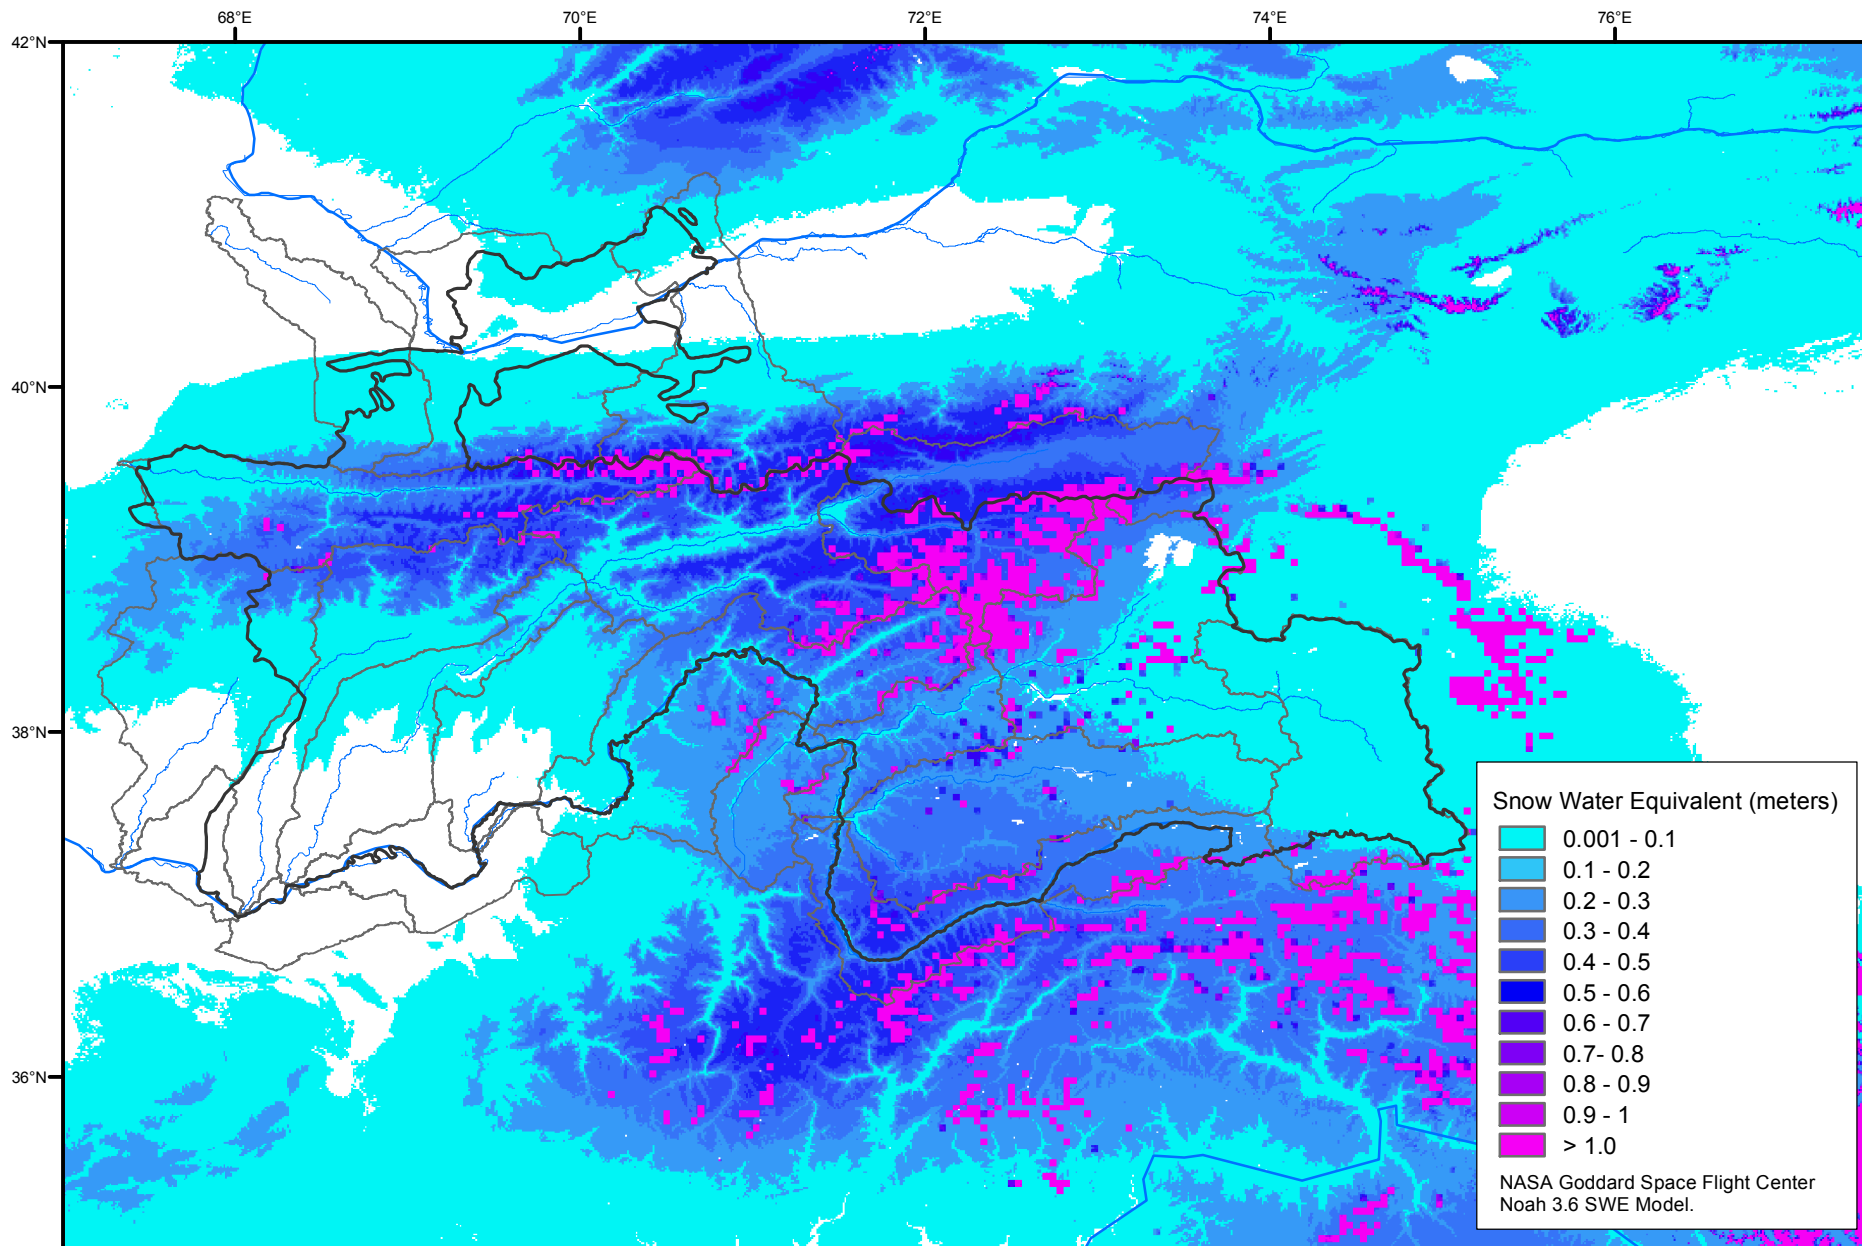

Snow Water Equivalent by Basin

January 24, 2001

Map created by USGS/EROS