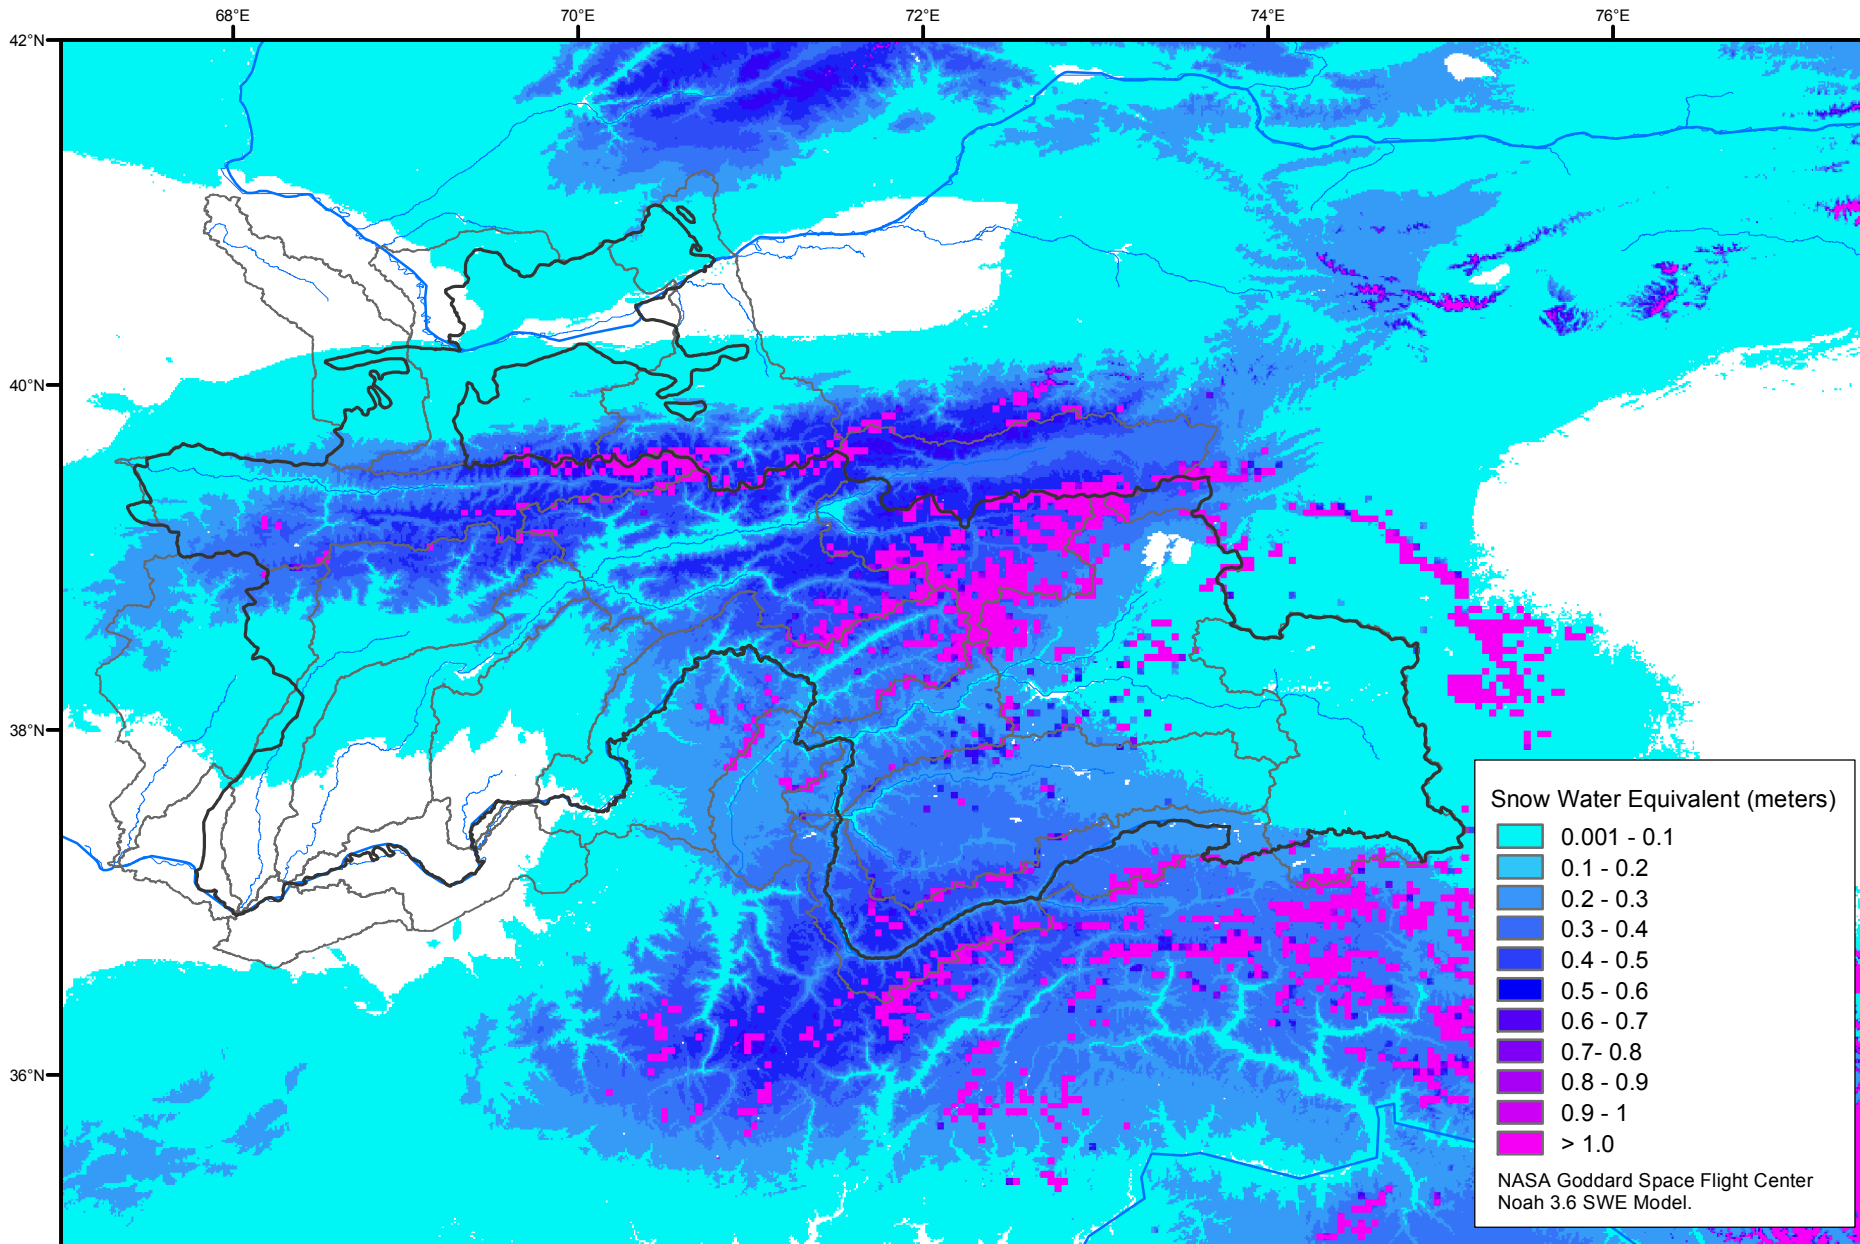

Snow Water Equivalent by Basin

January 25, 2001

Map created by USGS/EROS