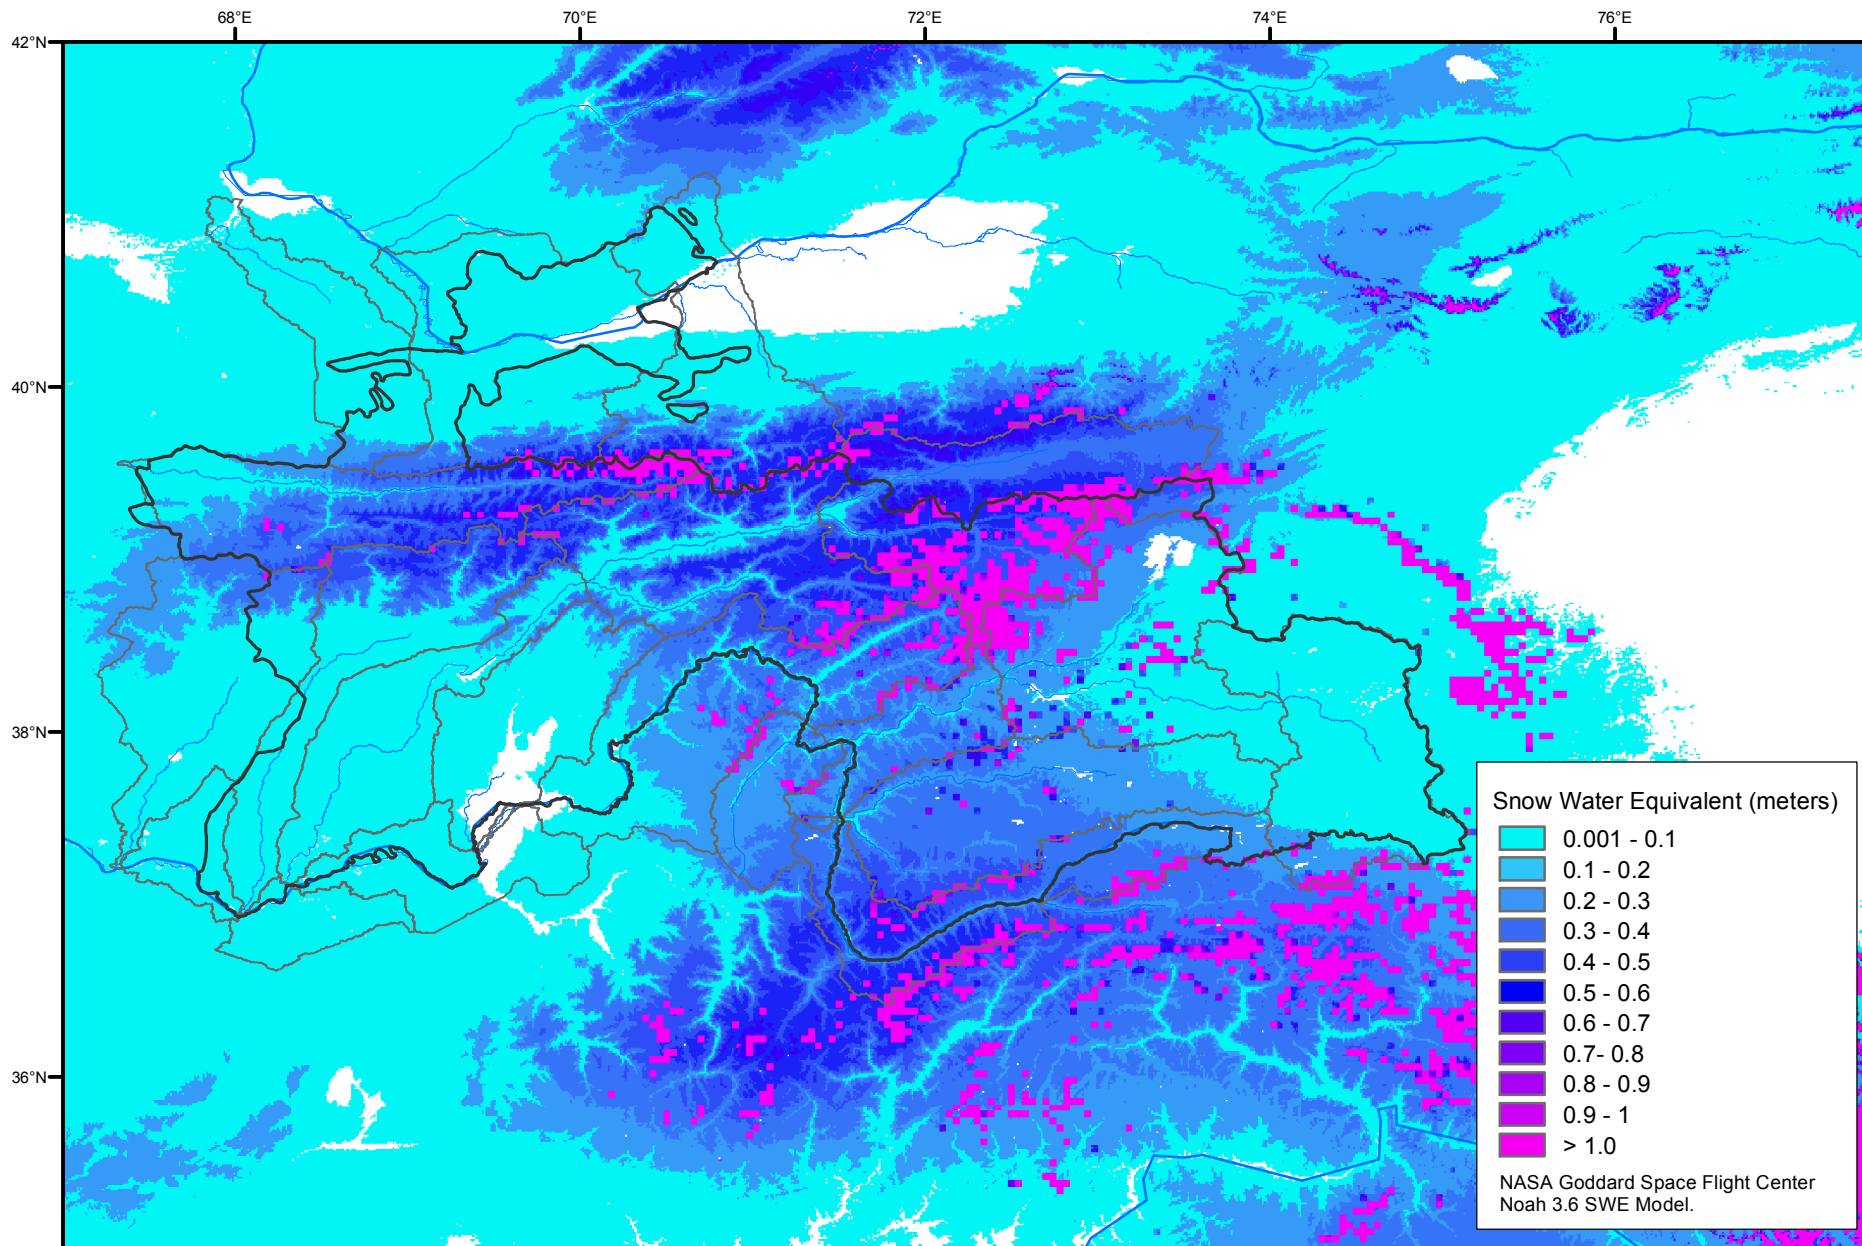

# Snow Water Equivalent by Basin

January 29, 2001

Map created by USGS/EROS