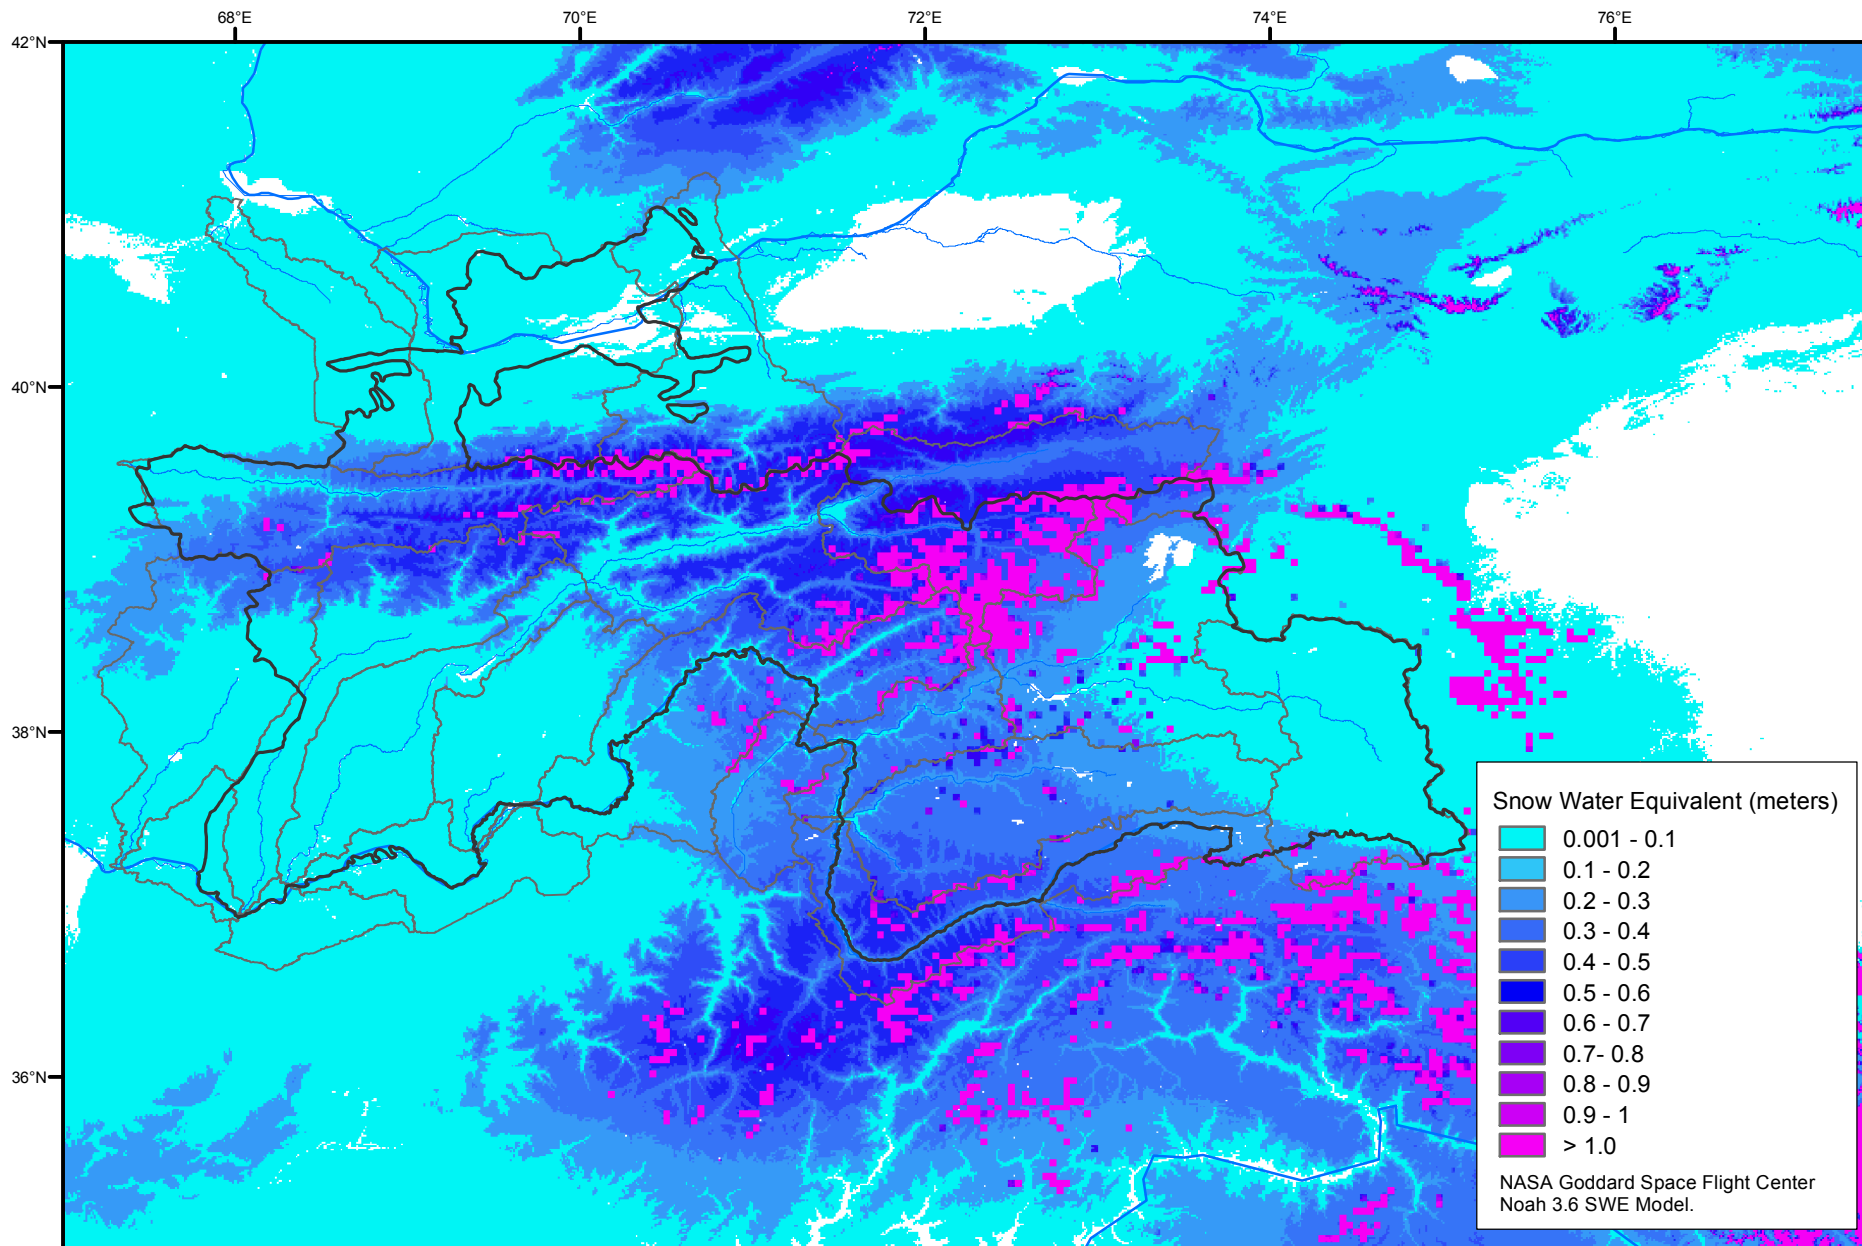

Snow Water Equivalent by Basin

February 03, 2001

Map created by USGS/EROS