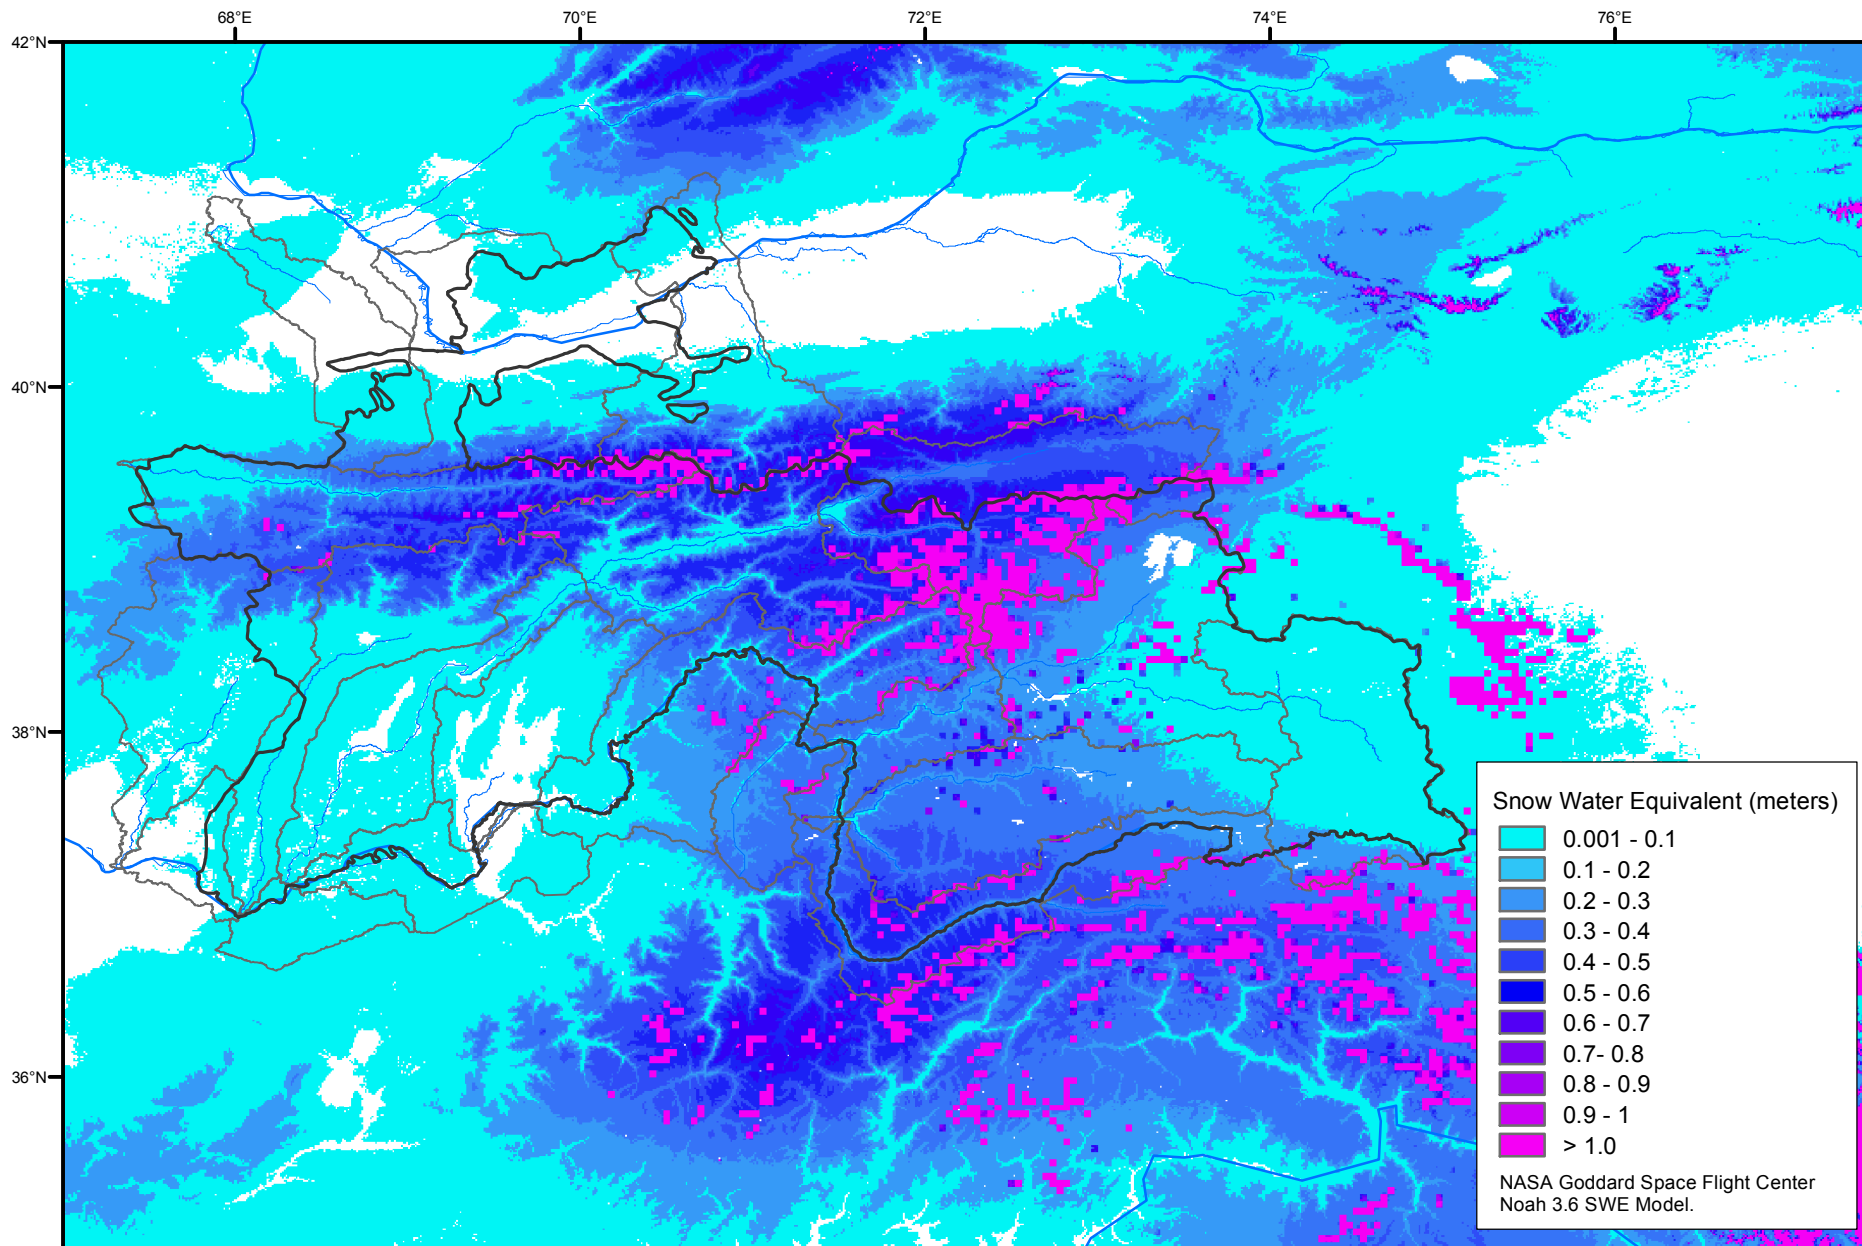

Snow Water Equivalent by Basin

February 06, 2001

Map created by USGS/EROS