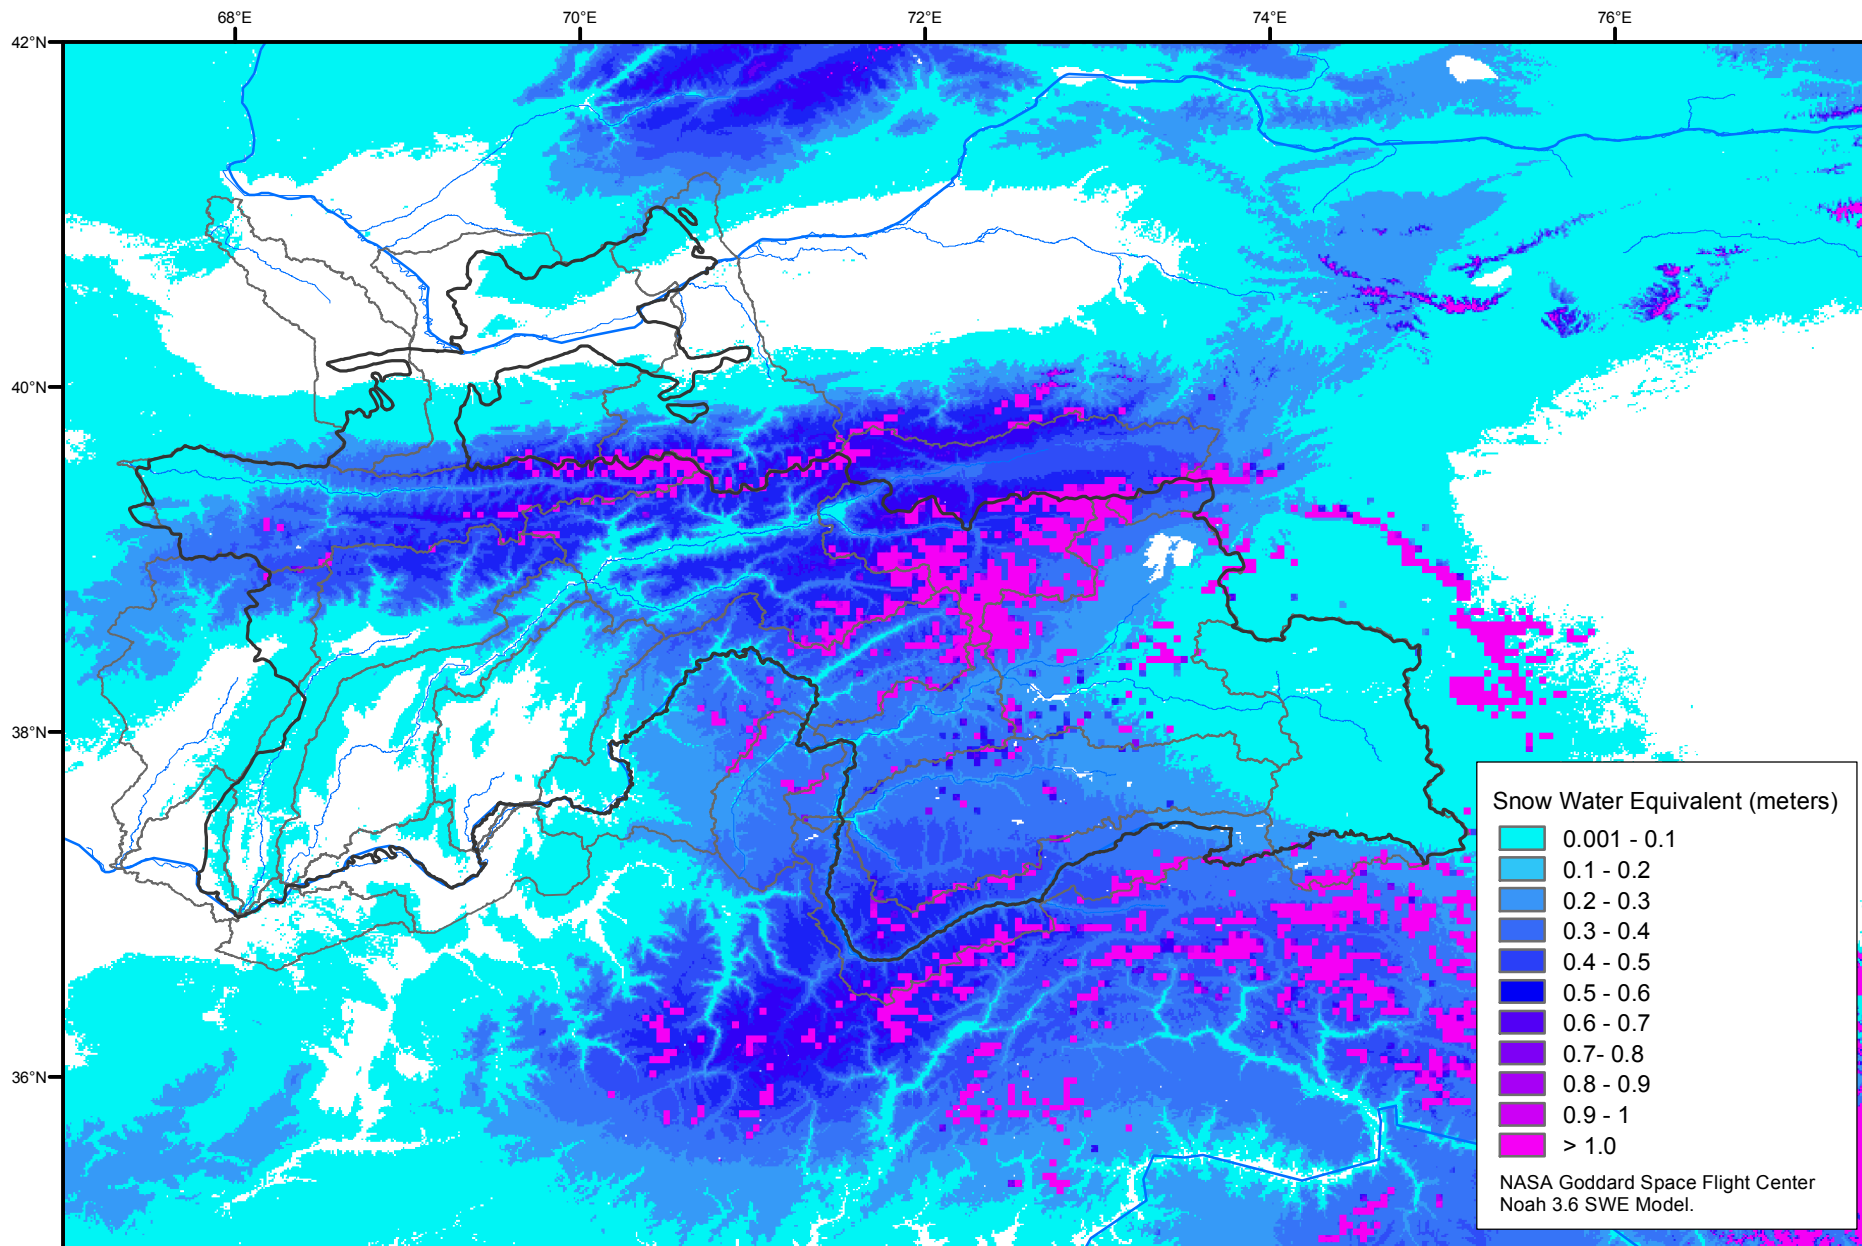

# Snow Water Equivalent by Basin

February 09, 2001

Map created by USGS/EROS