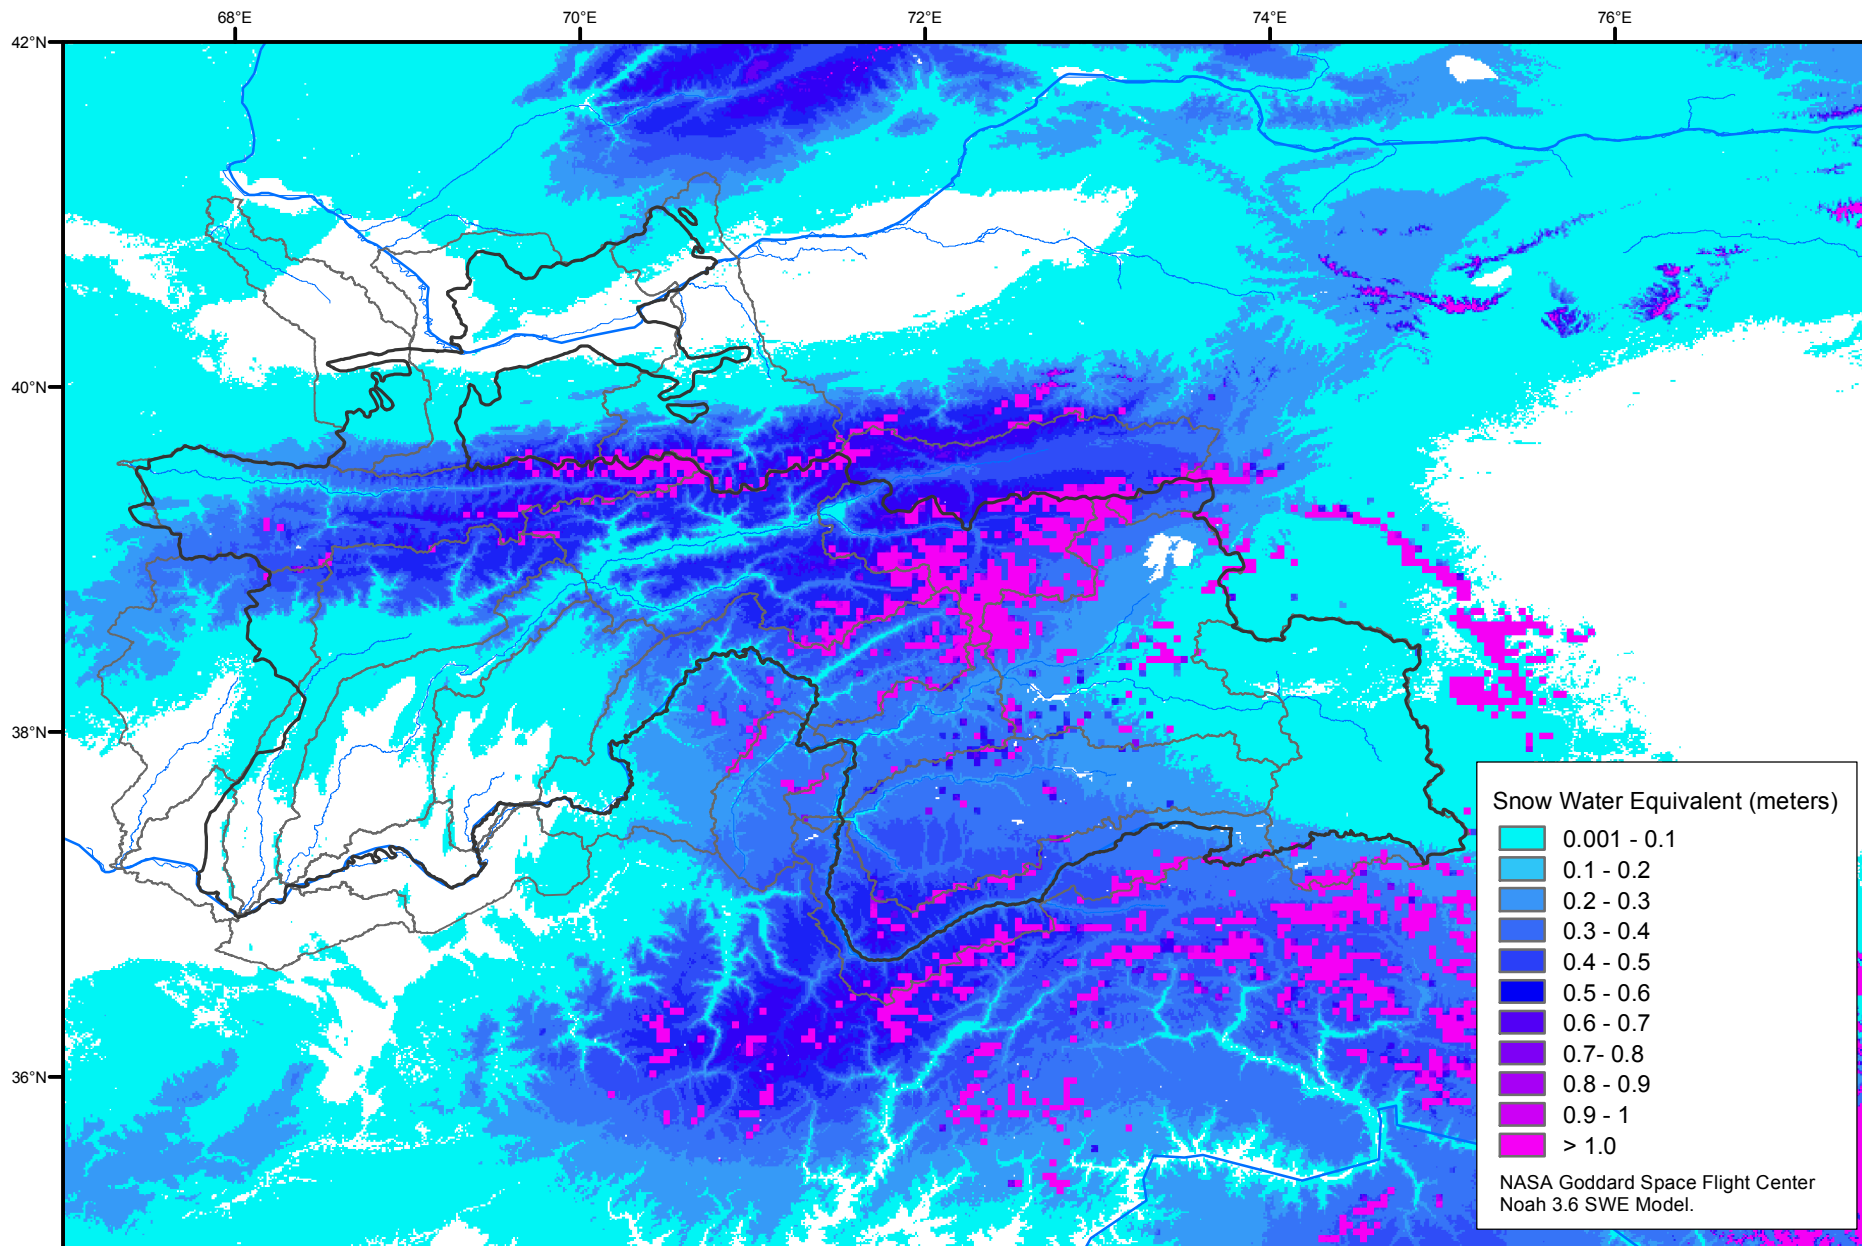

Snow Water Equivalent by Basin

February 15, 2001

Map created by USGS/EROS