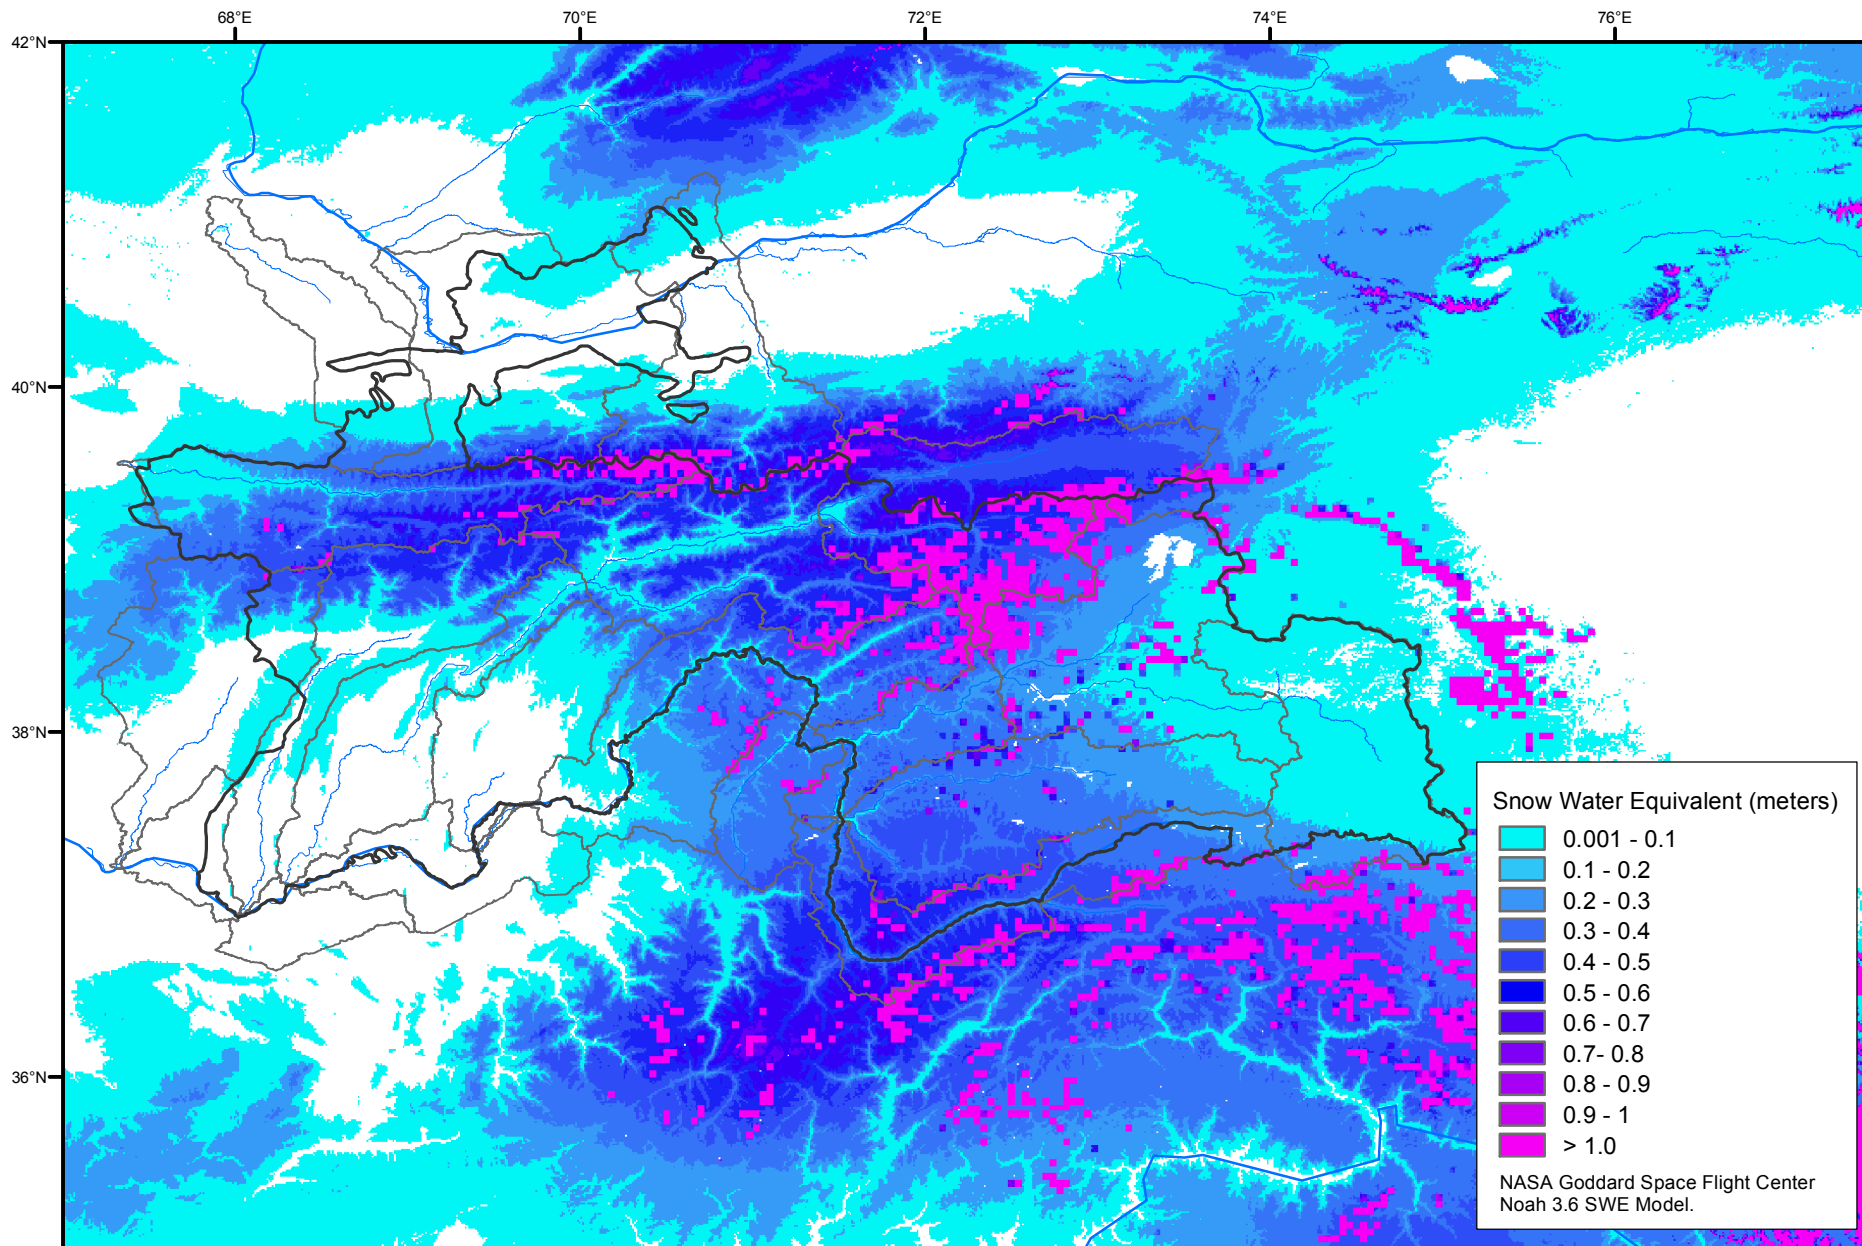

# Snow Water Equivalent by Basin

February 17, 2001

Map created by USGS/EROS