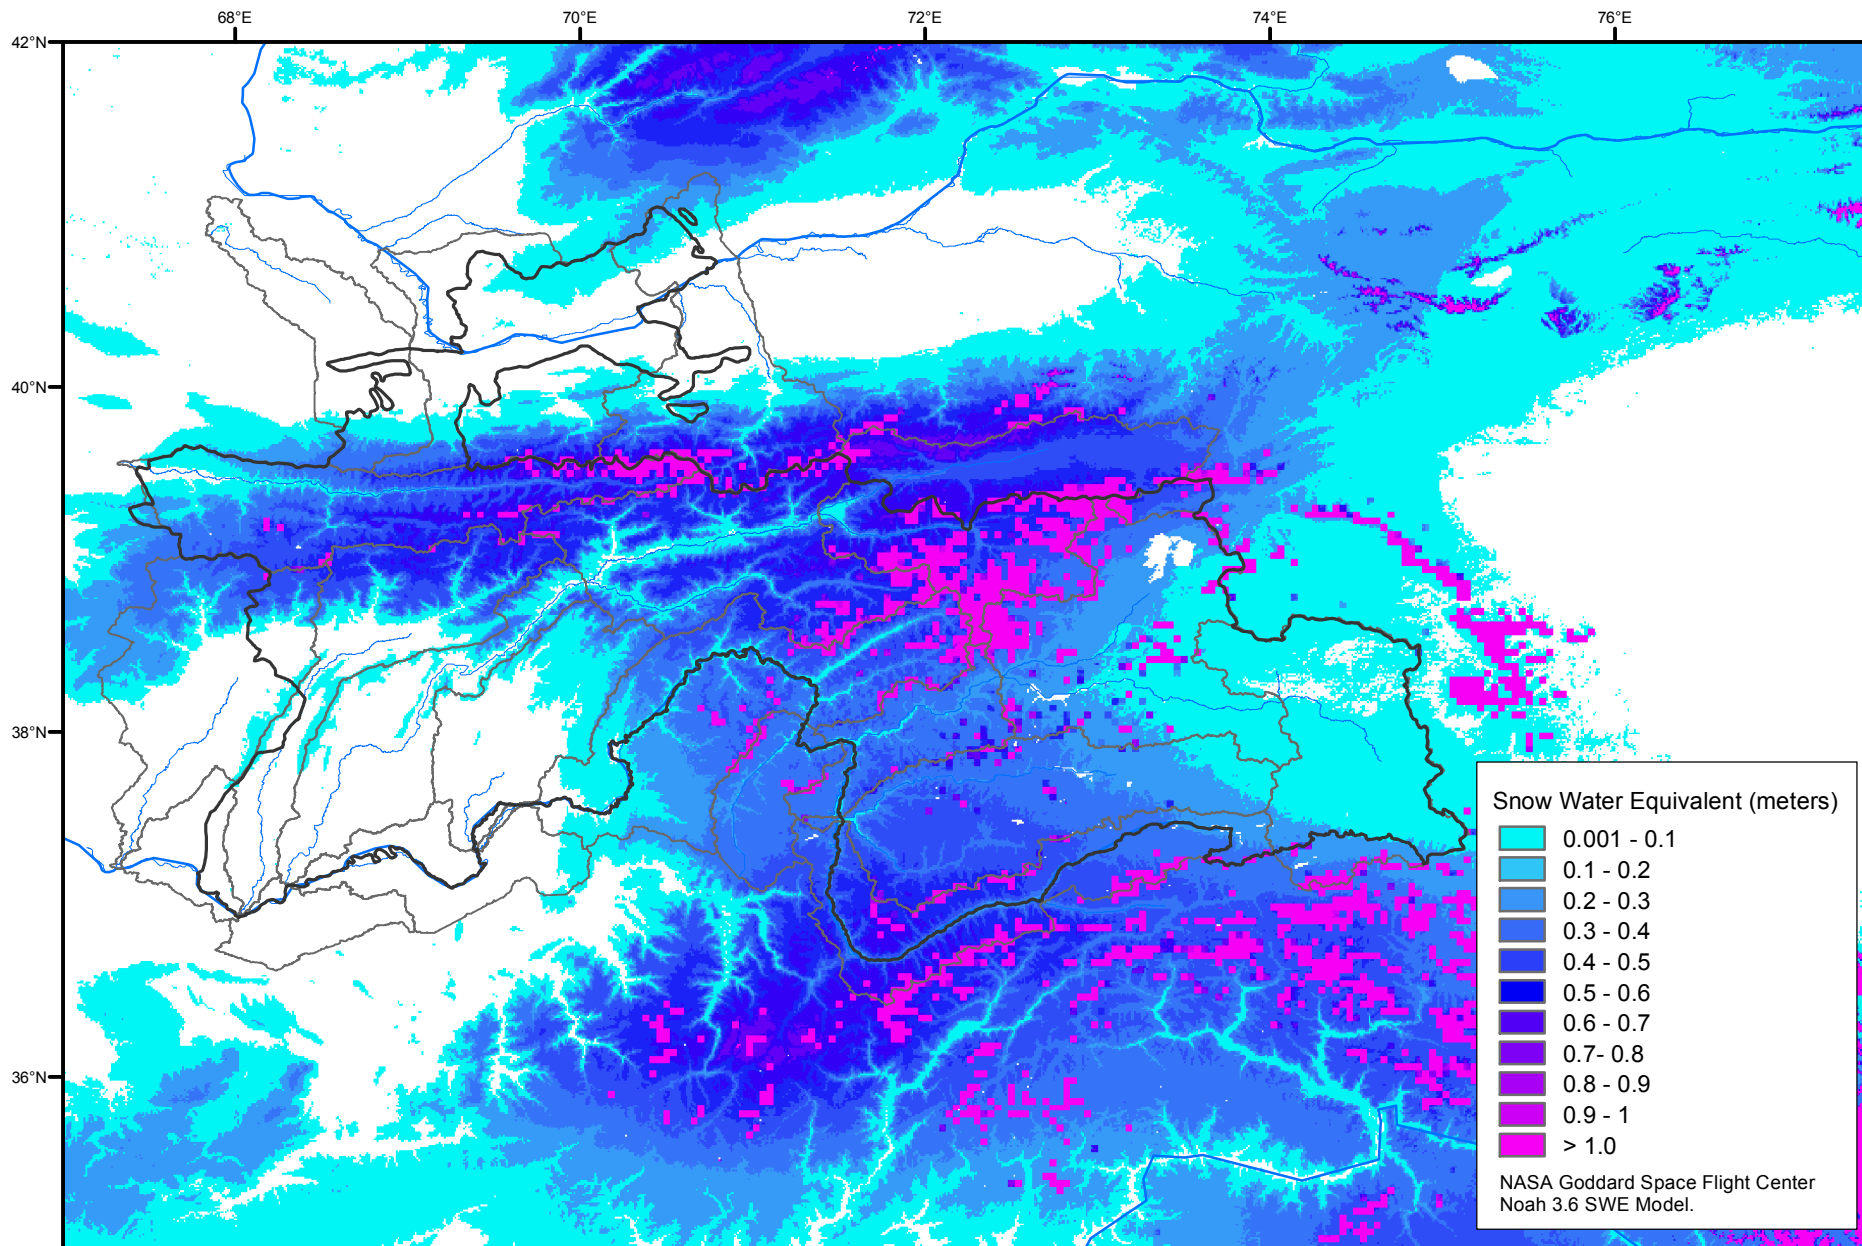

Snow Water Equivalent by Basin

February 20, 2001

Map created by USGS/EROS