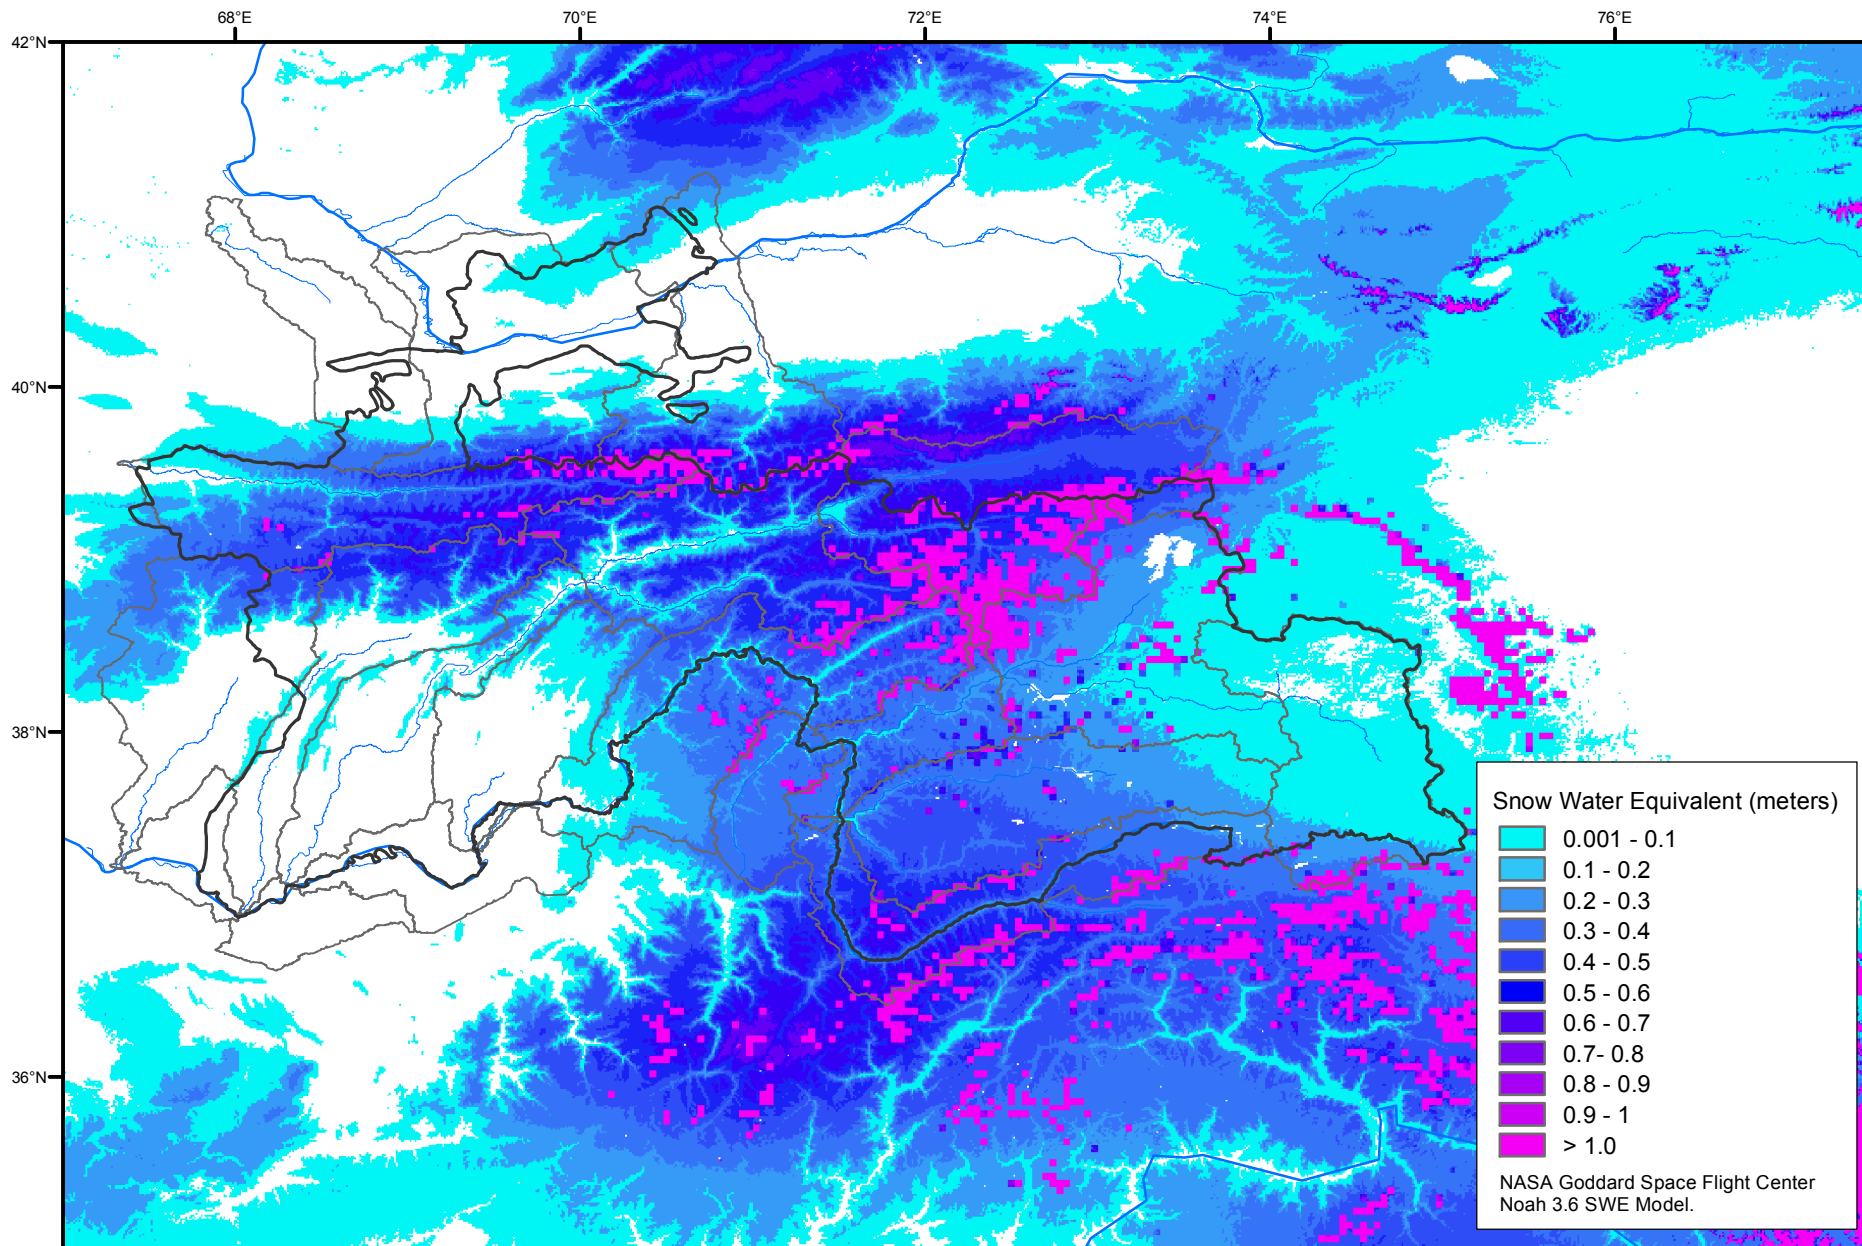

Snow Water Equivalent by Basin

February 21, 2001

Map created by USGS/EROS